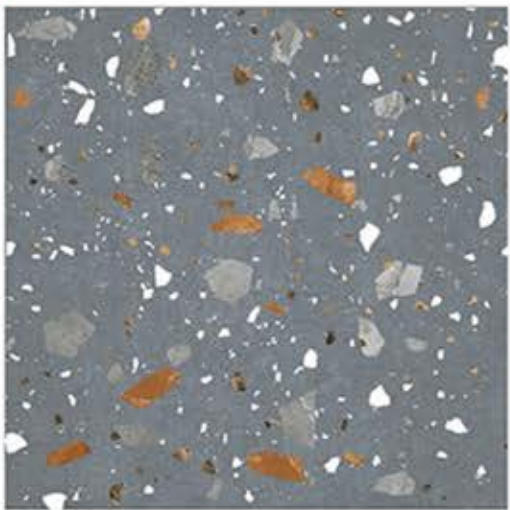

VENTINO HL

VENTINO DK

PORCELAIN TILES

600X600 MM

ADMIRA LT

ADMIRA DK

PORCELINE TILES

600X600 MM