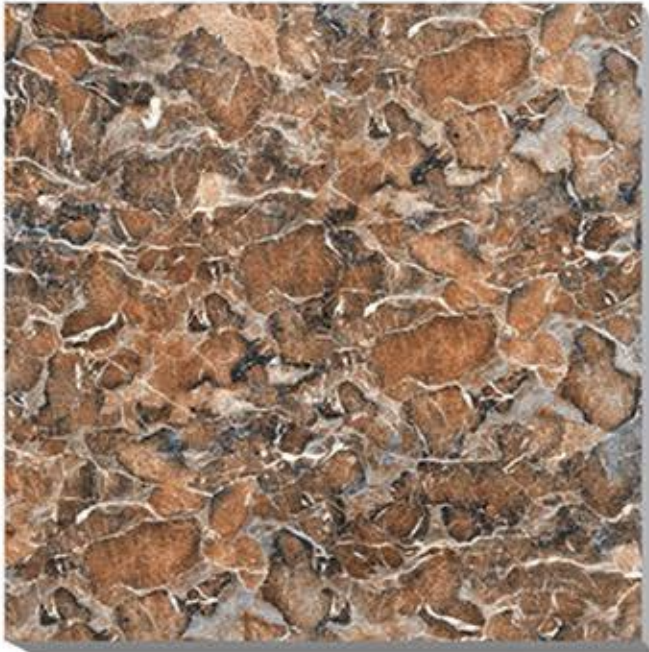

SUGAR
SERIES

PLANKO CREMA

PORCELINE TILES

600X600 MM

RECTO BROWN

PORCELINE TILES

600X600 MM

REVISA GREY