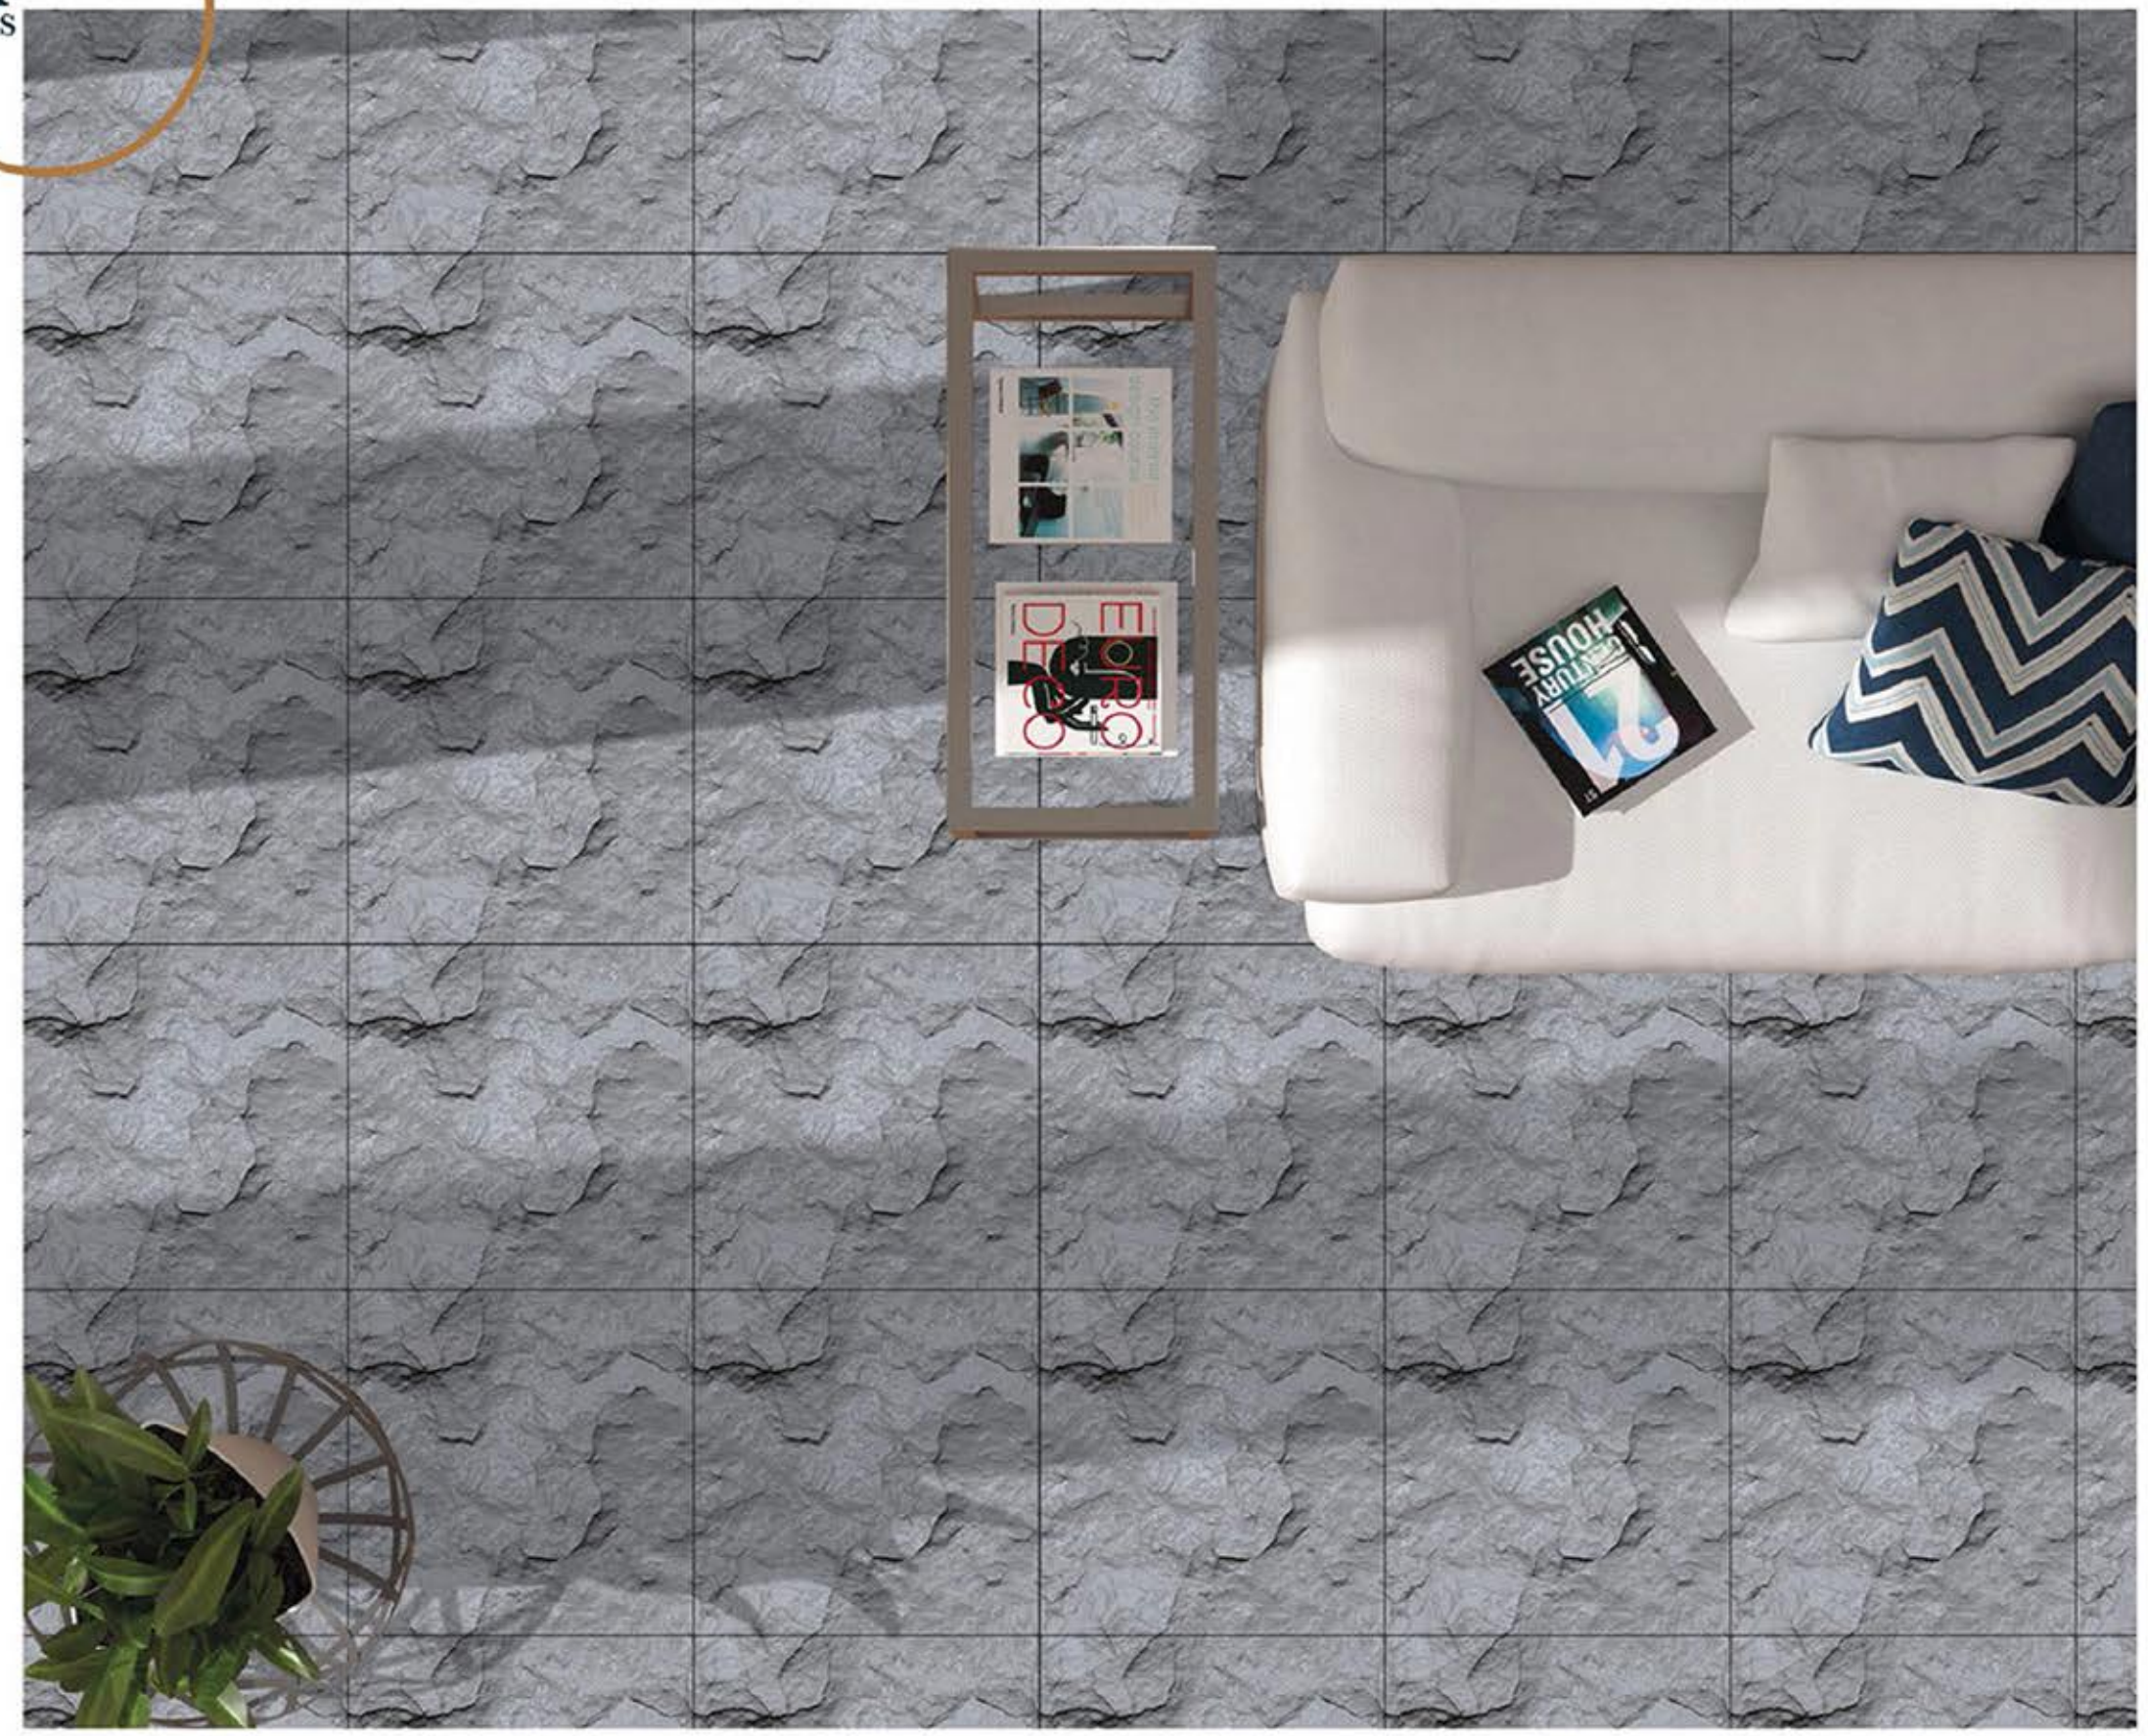

PORCELINE TILES

600X600 MM