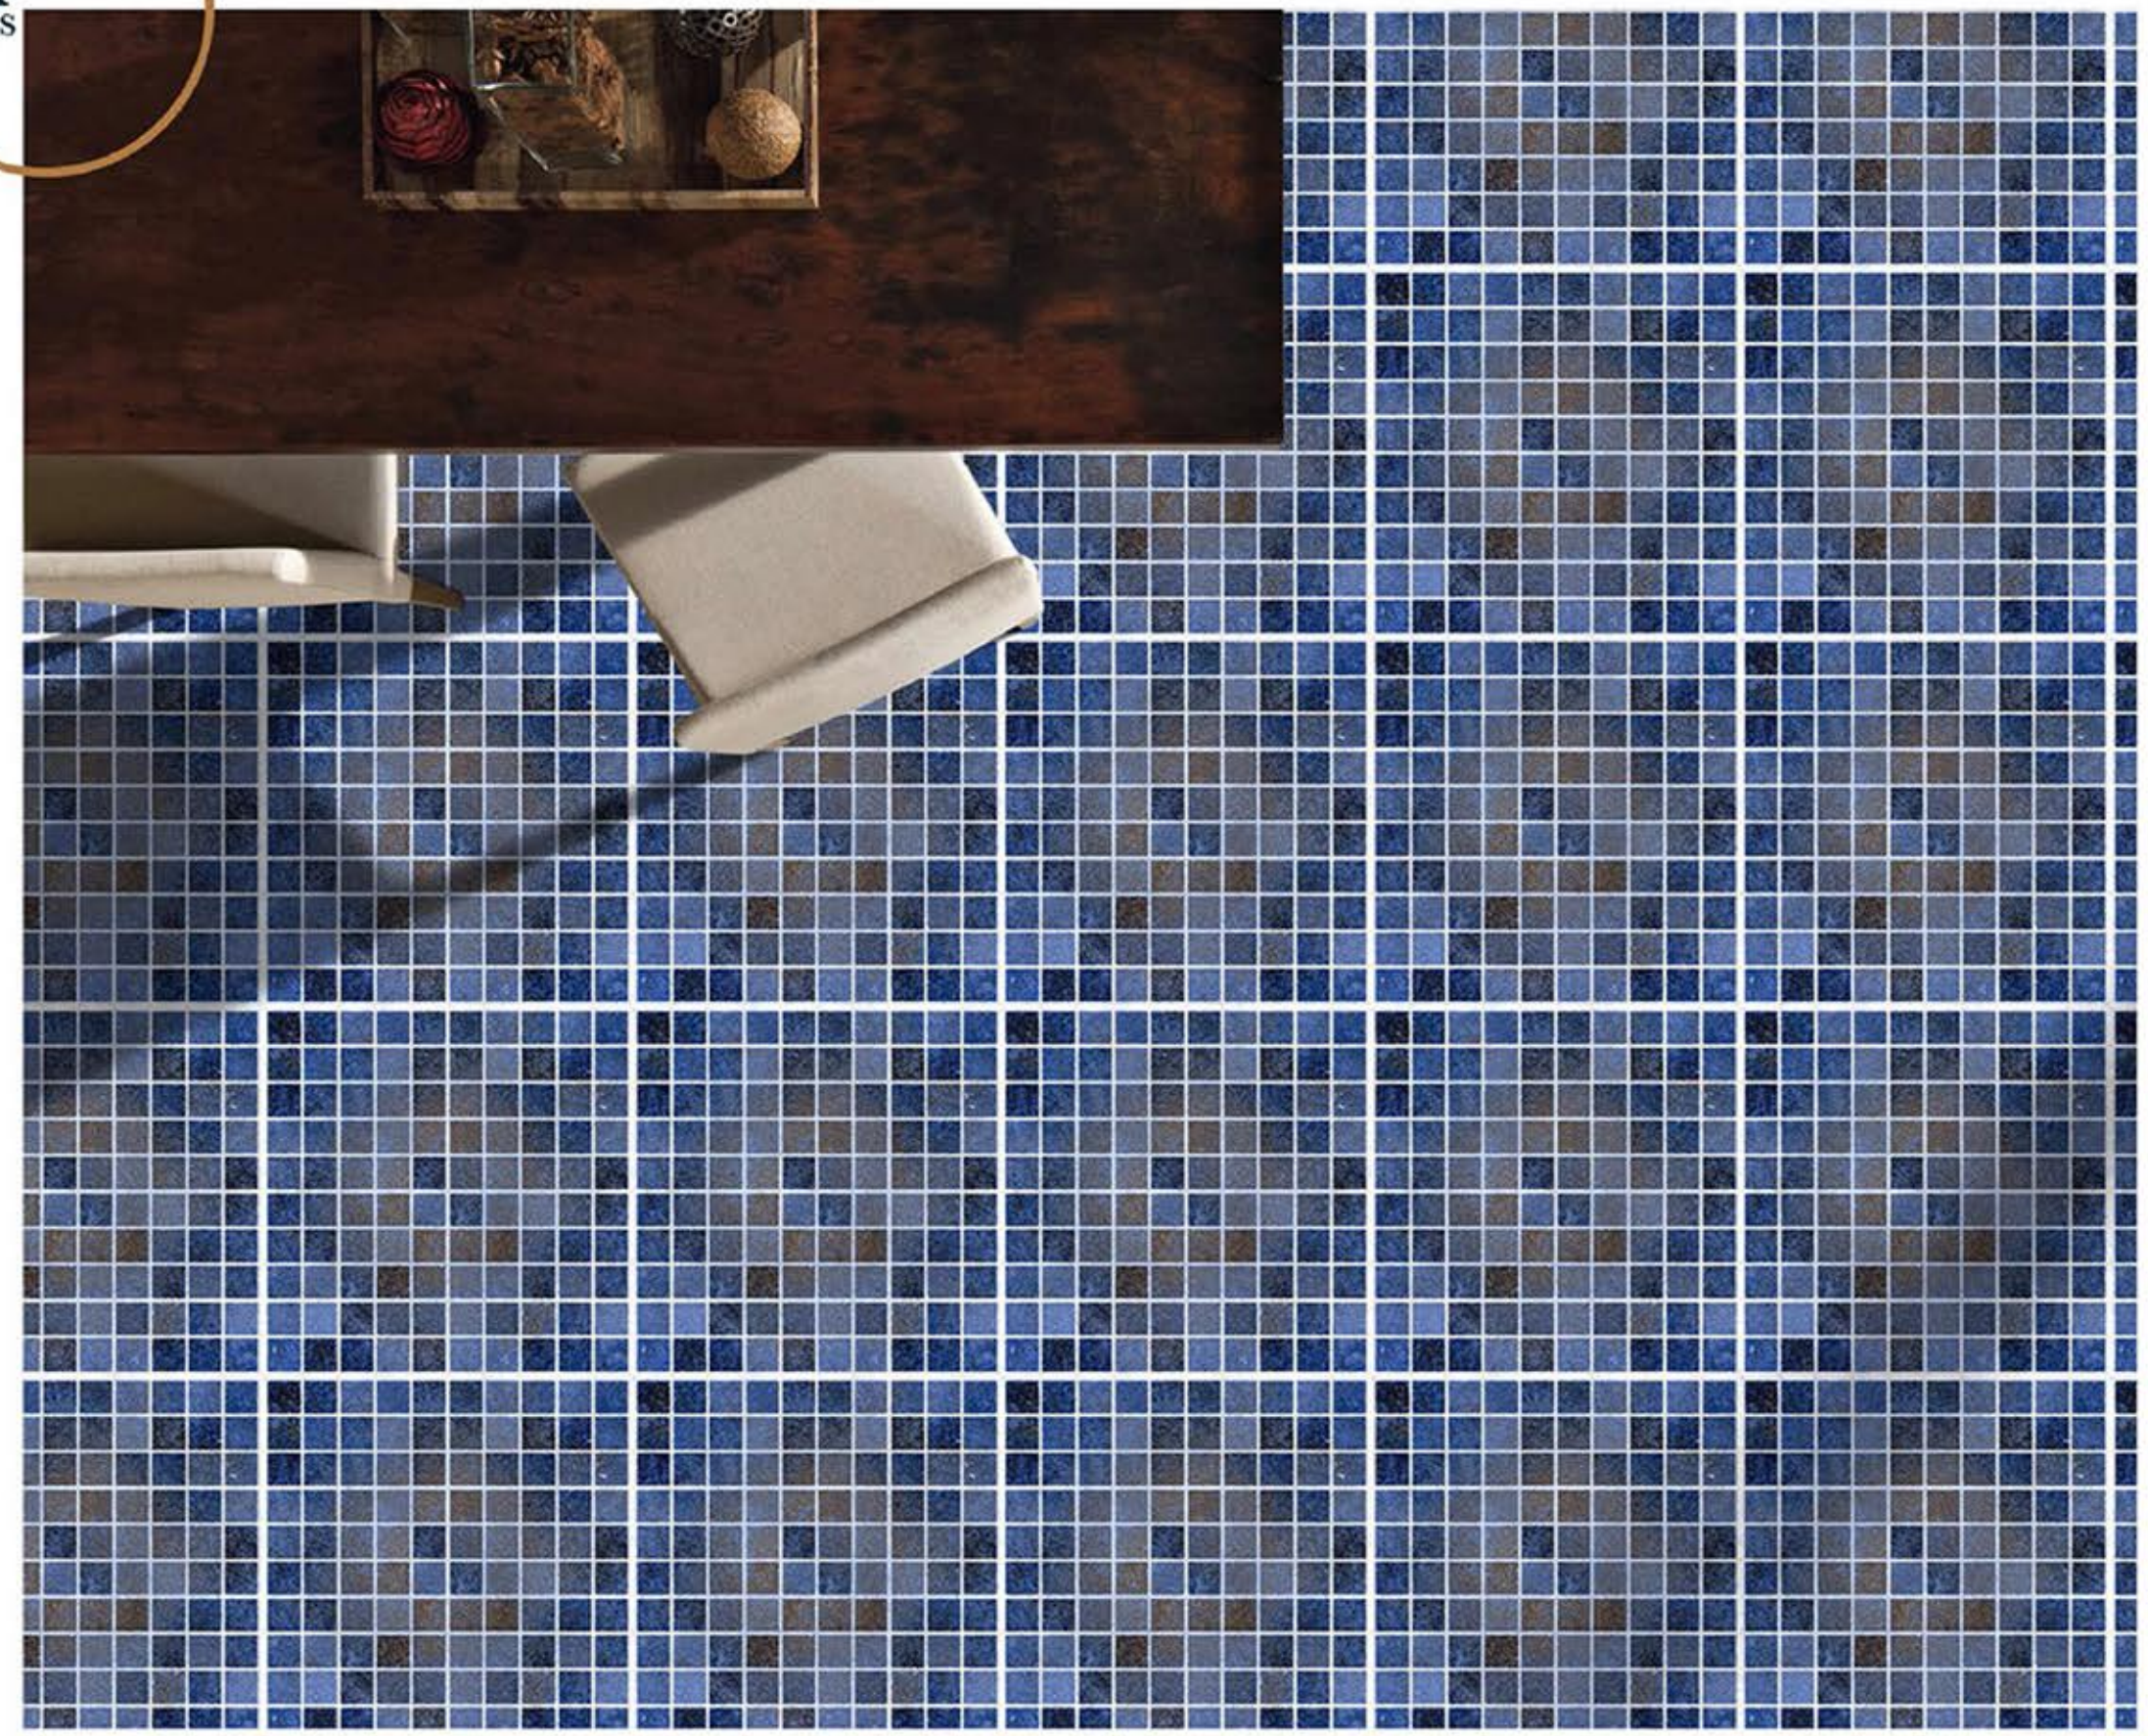

600X600 MM

GAYRO GRANITE

PORCELINE TILES

600X600 MM

GLASS STONE

PORCELINE TILES

600X600 MM

GLASSSIA BLUE