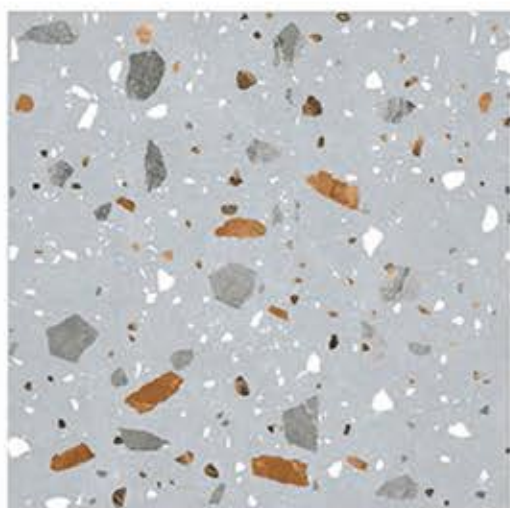

CHARMY LT

CHARMY HL

PORCELINE TILES

600X600 MM

CLARA LT

CLARA HL

PORCELINE TILES

600X600 MM