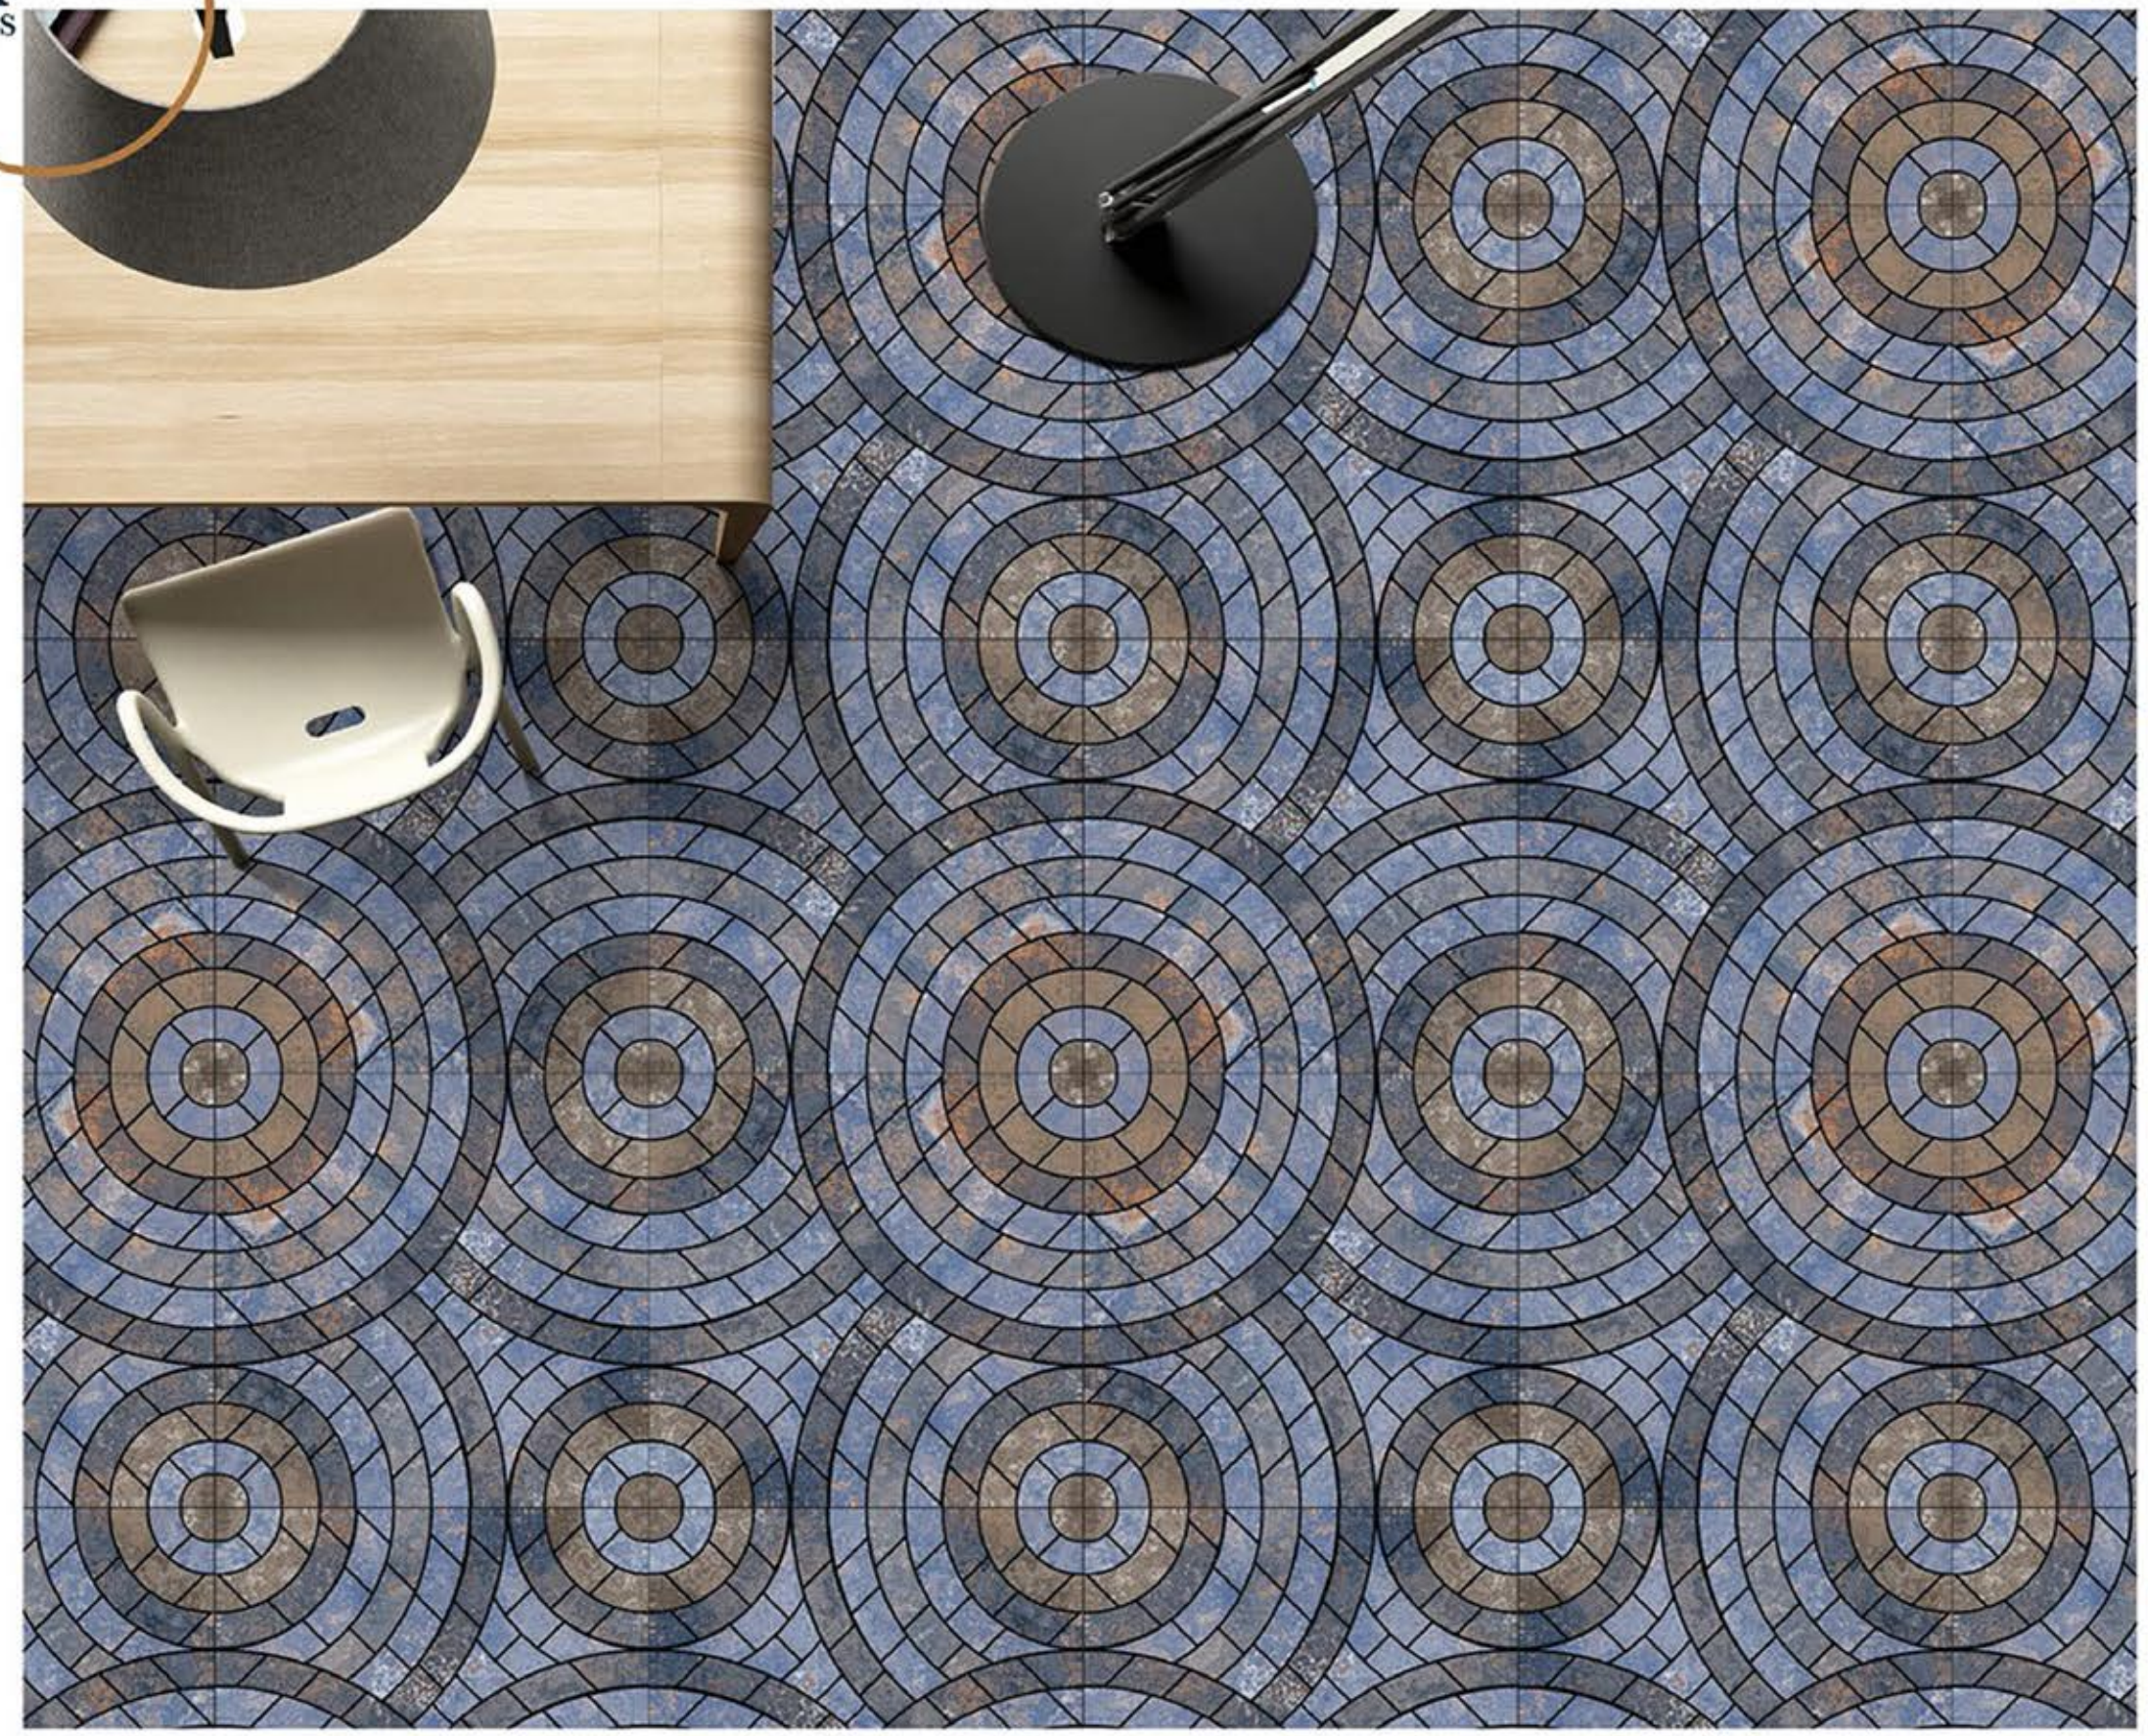

600X600 MM

NEVADA MULTI

PORCELINE TILES

600X600 MM

NOVA BROWN

PORCELINE TILES

600X600 MM

OGEE WOOD