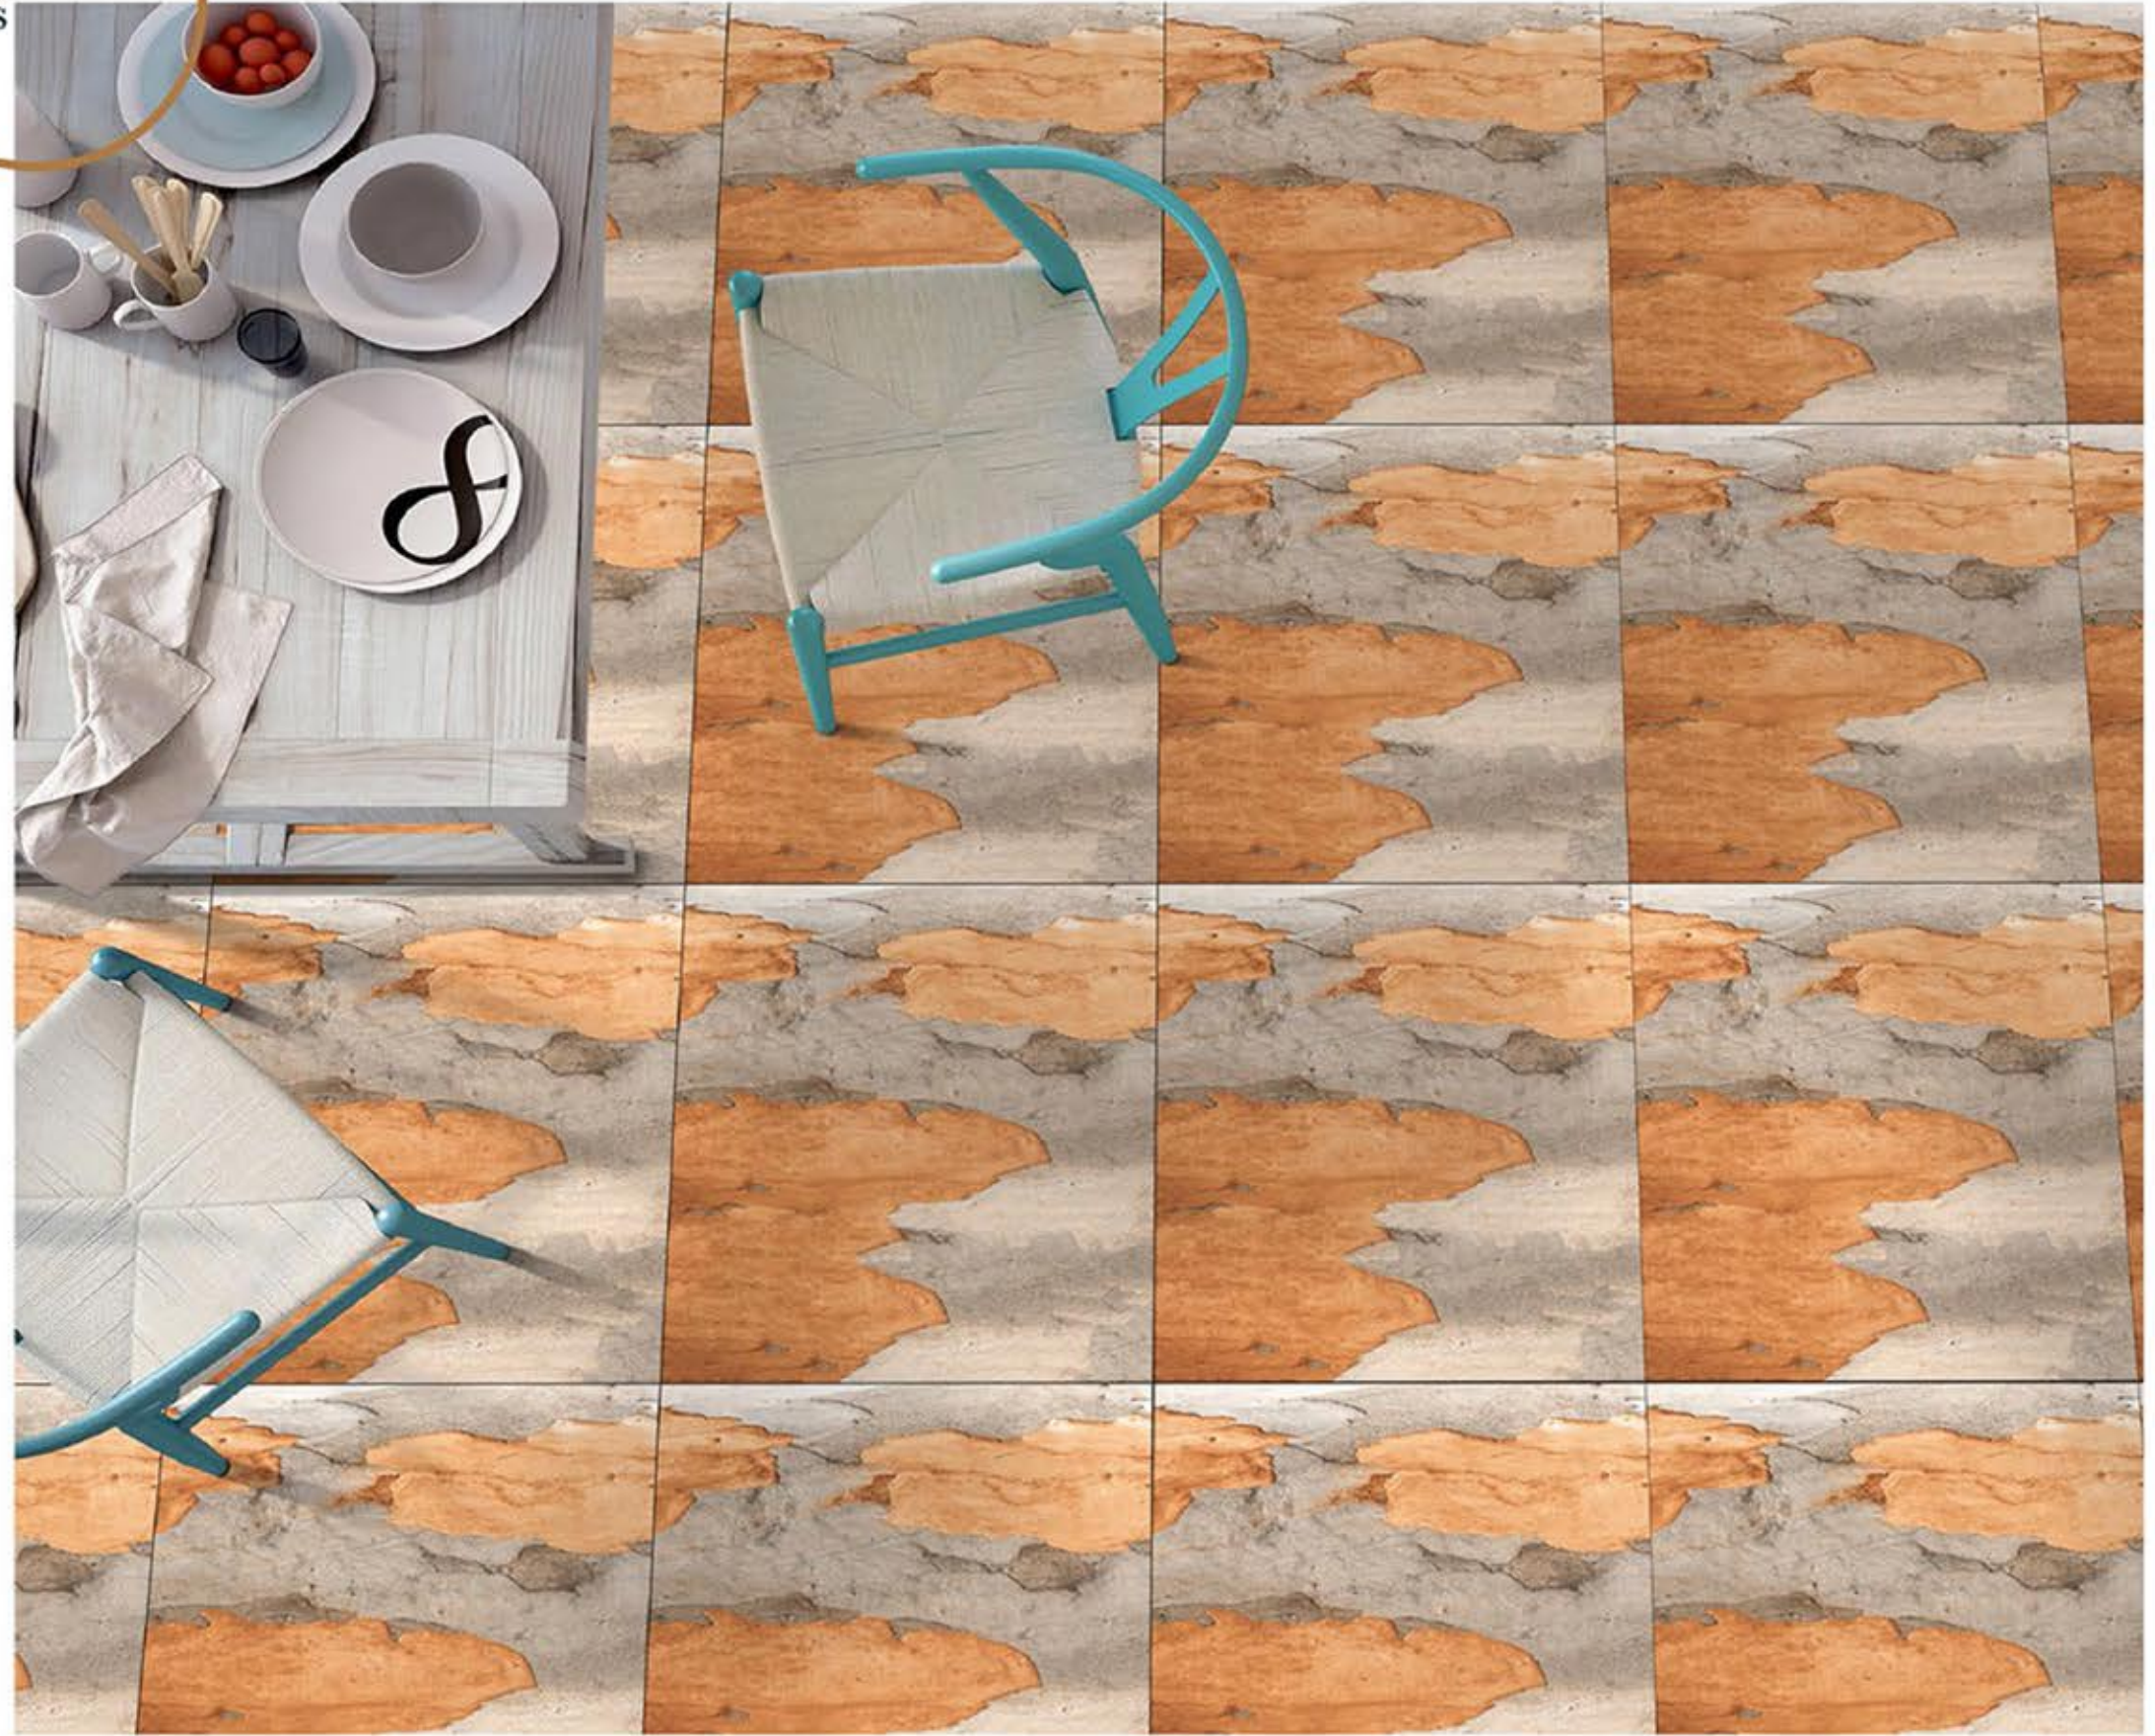

VIVID BROWN

PORCELINE TILES

600X600 MM

GRANITO LLP

Dreams Come True

SUGAR
SERIES

WAINS COAT

PORCELINE TILES