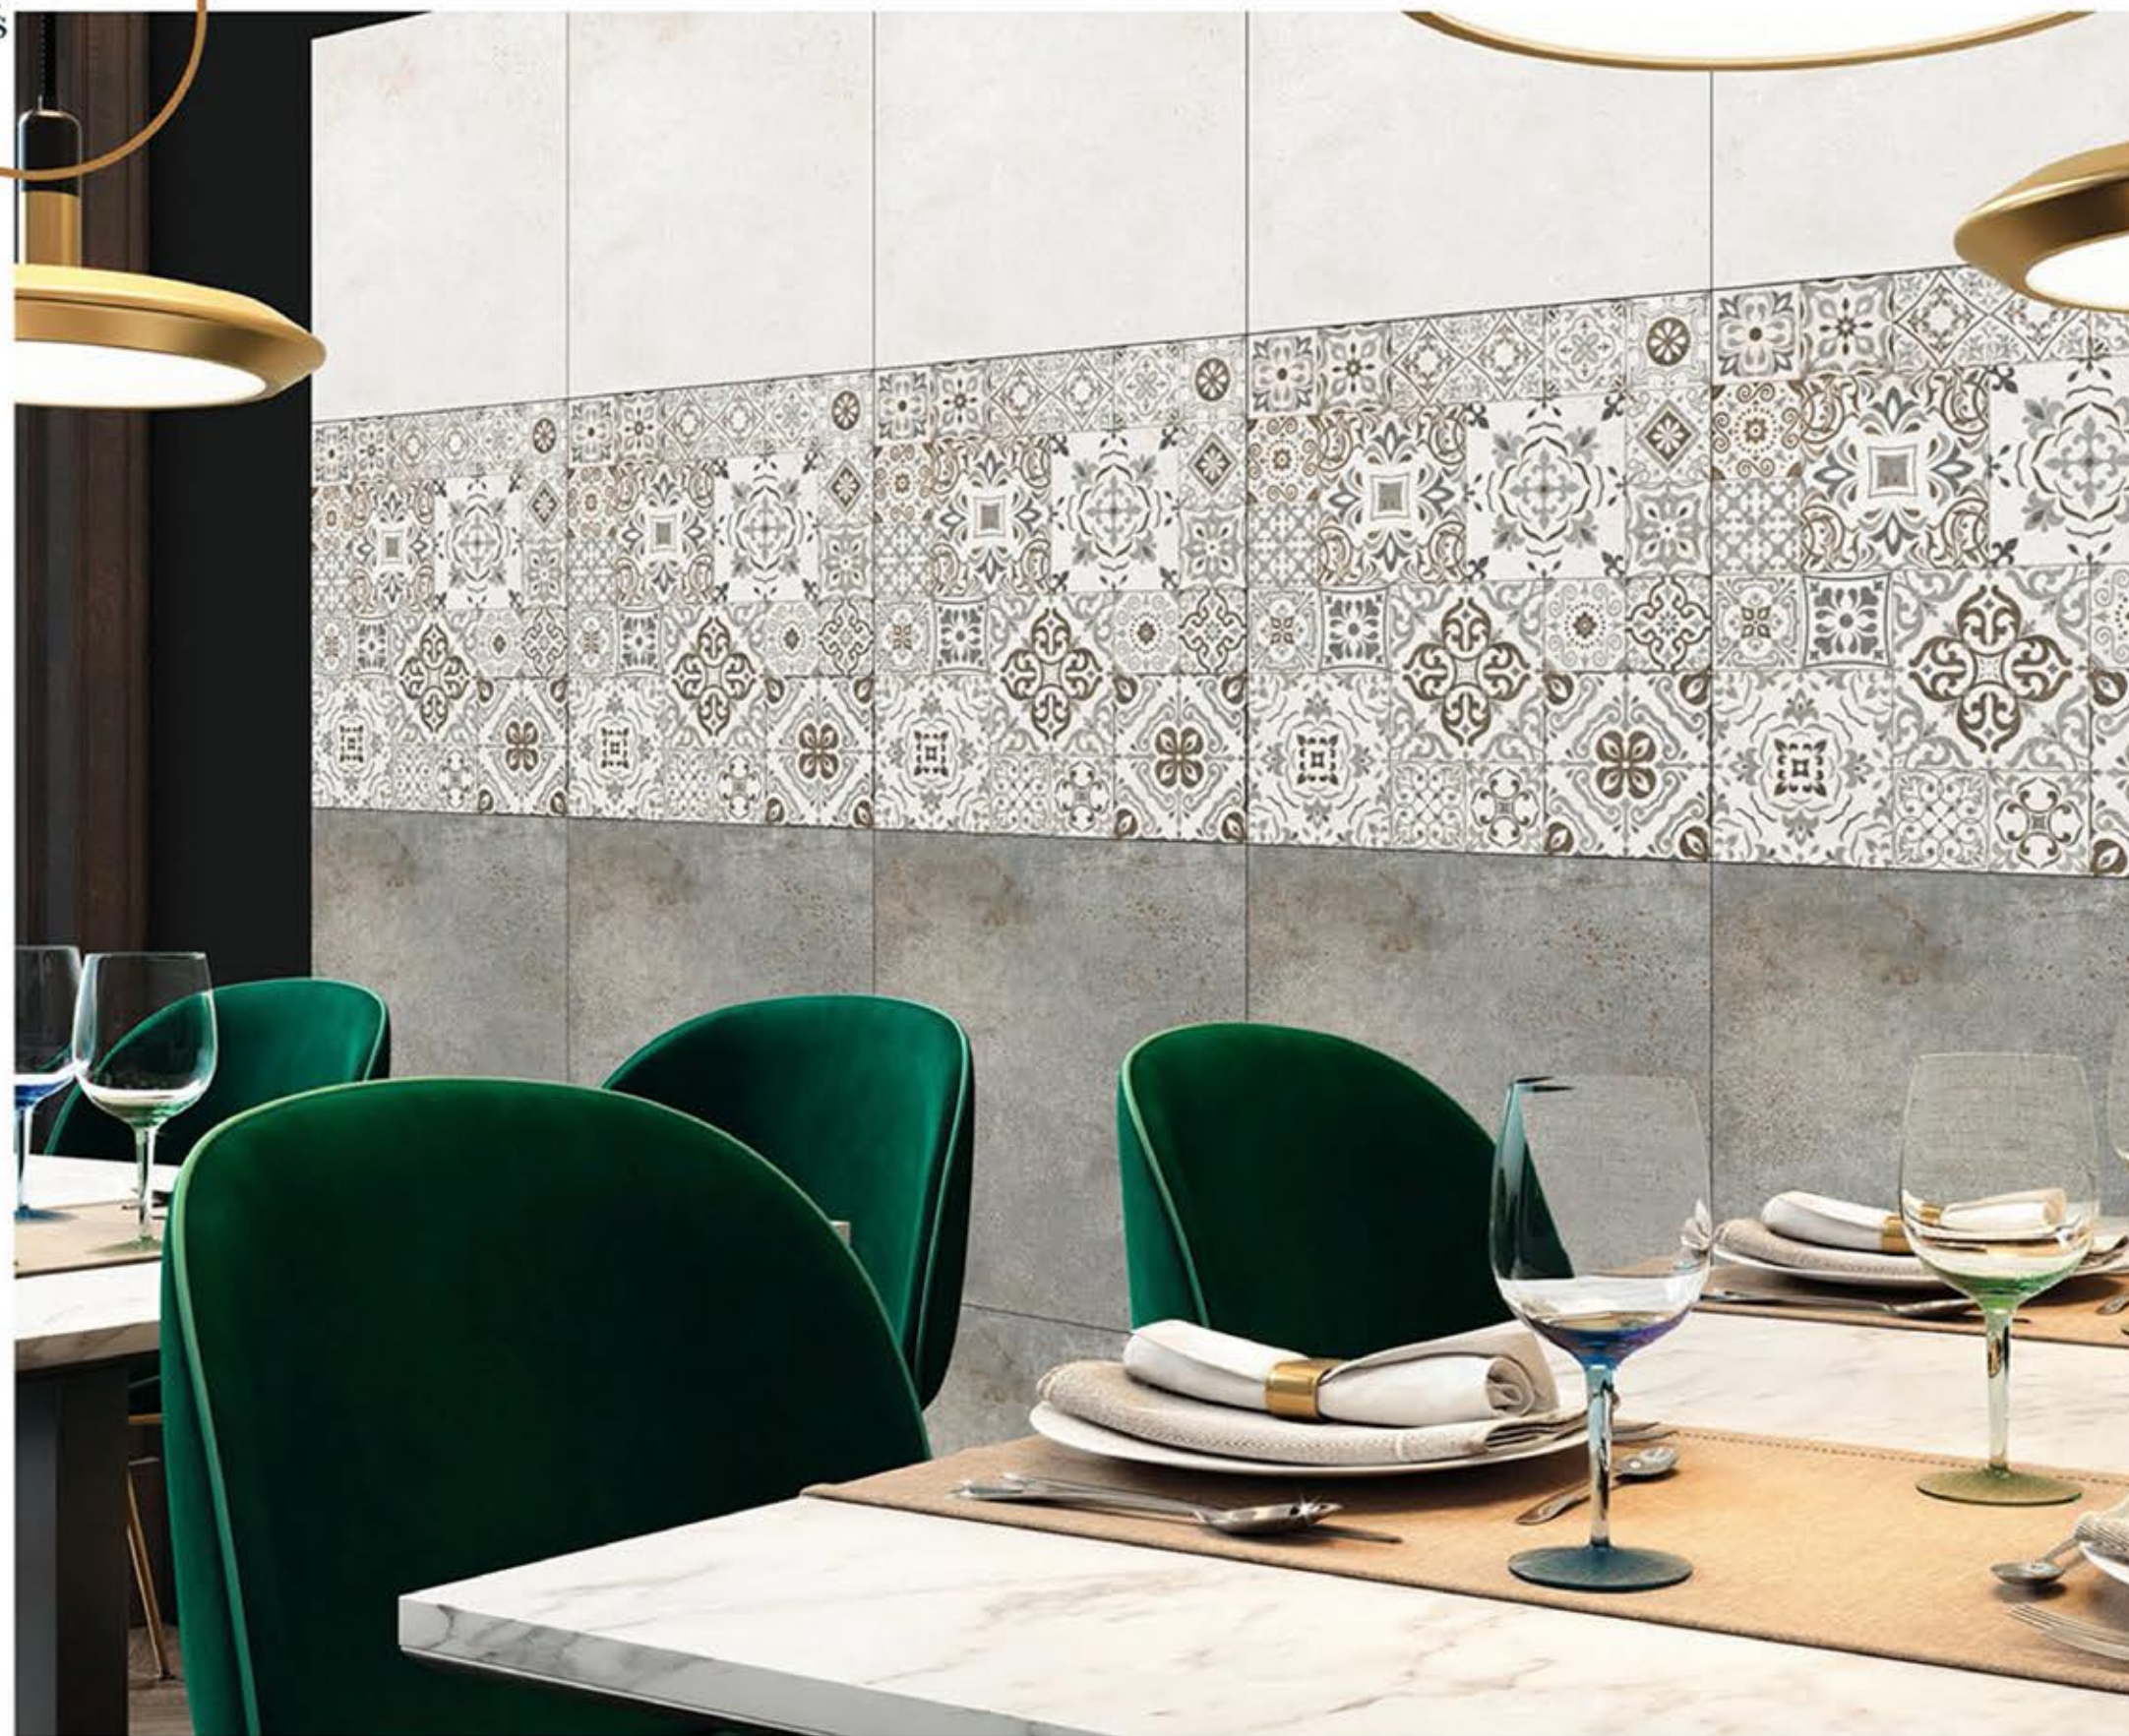

FAMOUS LT

FAMOUS HL

FAMOUS DK

PORCELAIN TILES

600X600 MM

FEONI LT

FEONI HL

FEONI DK