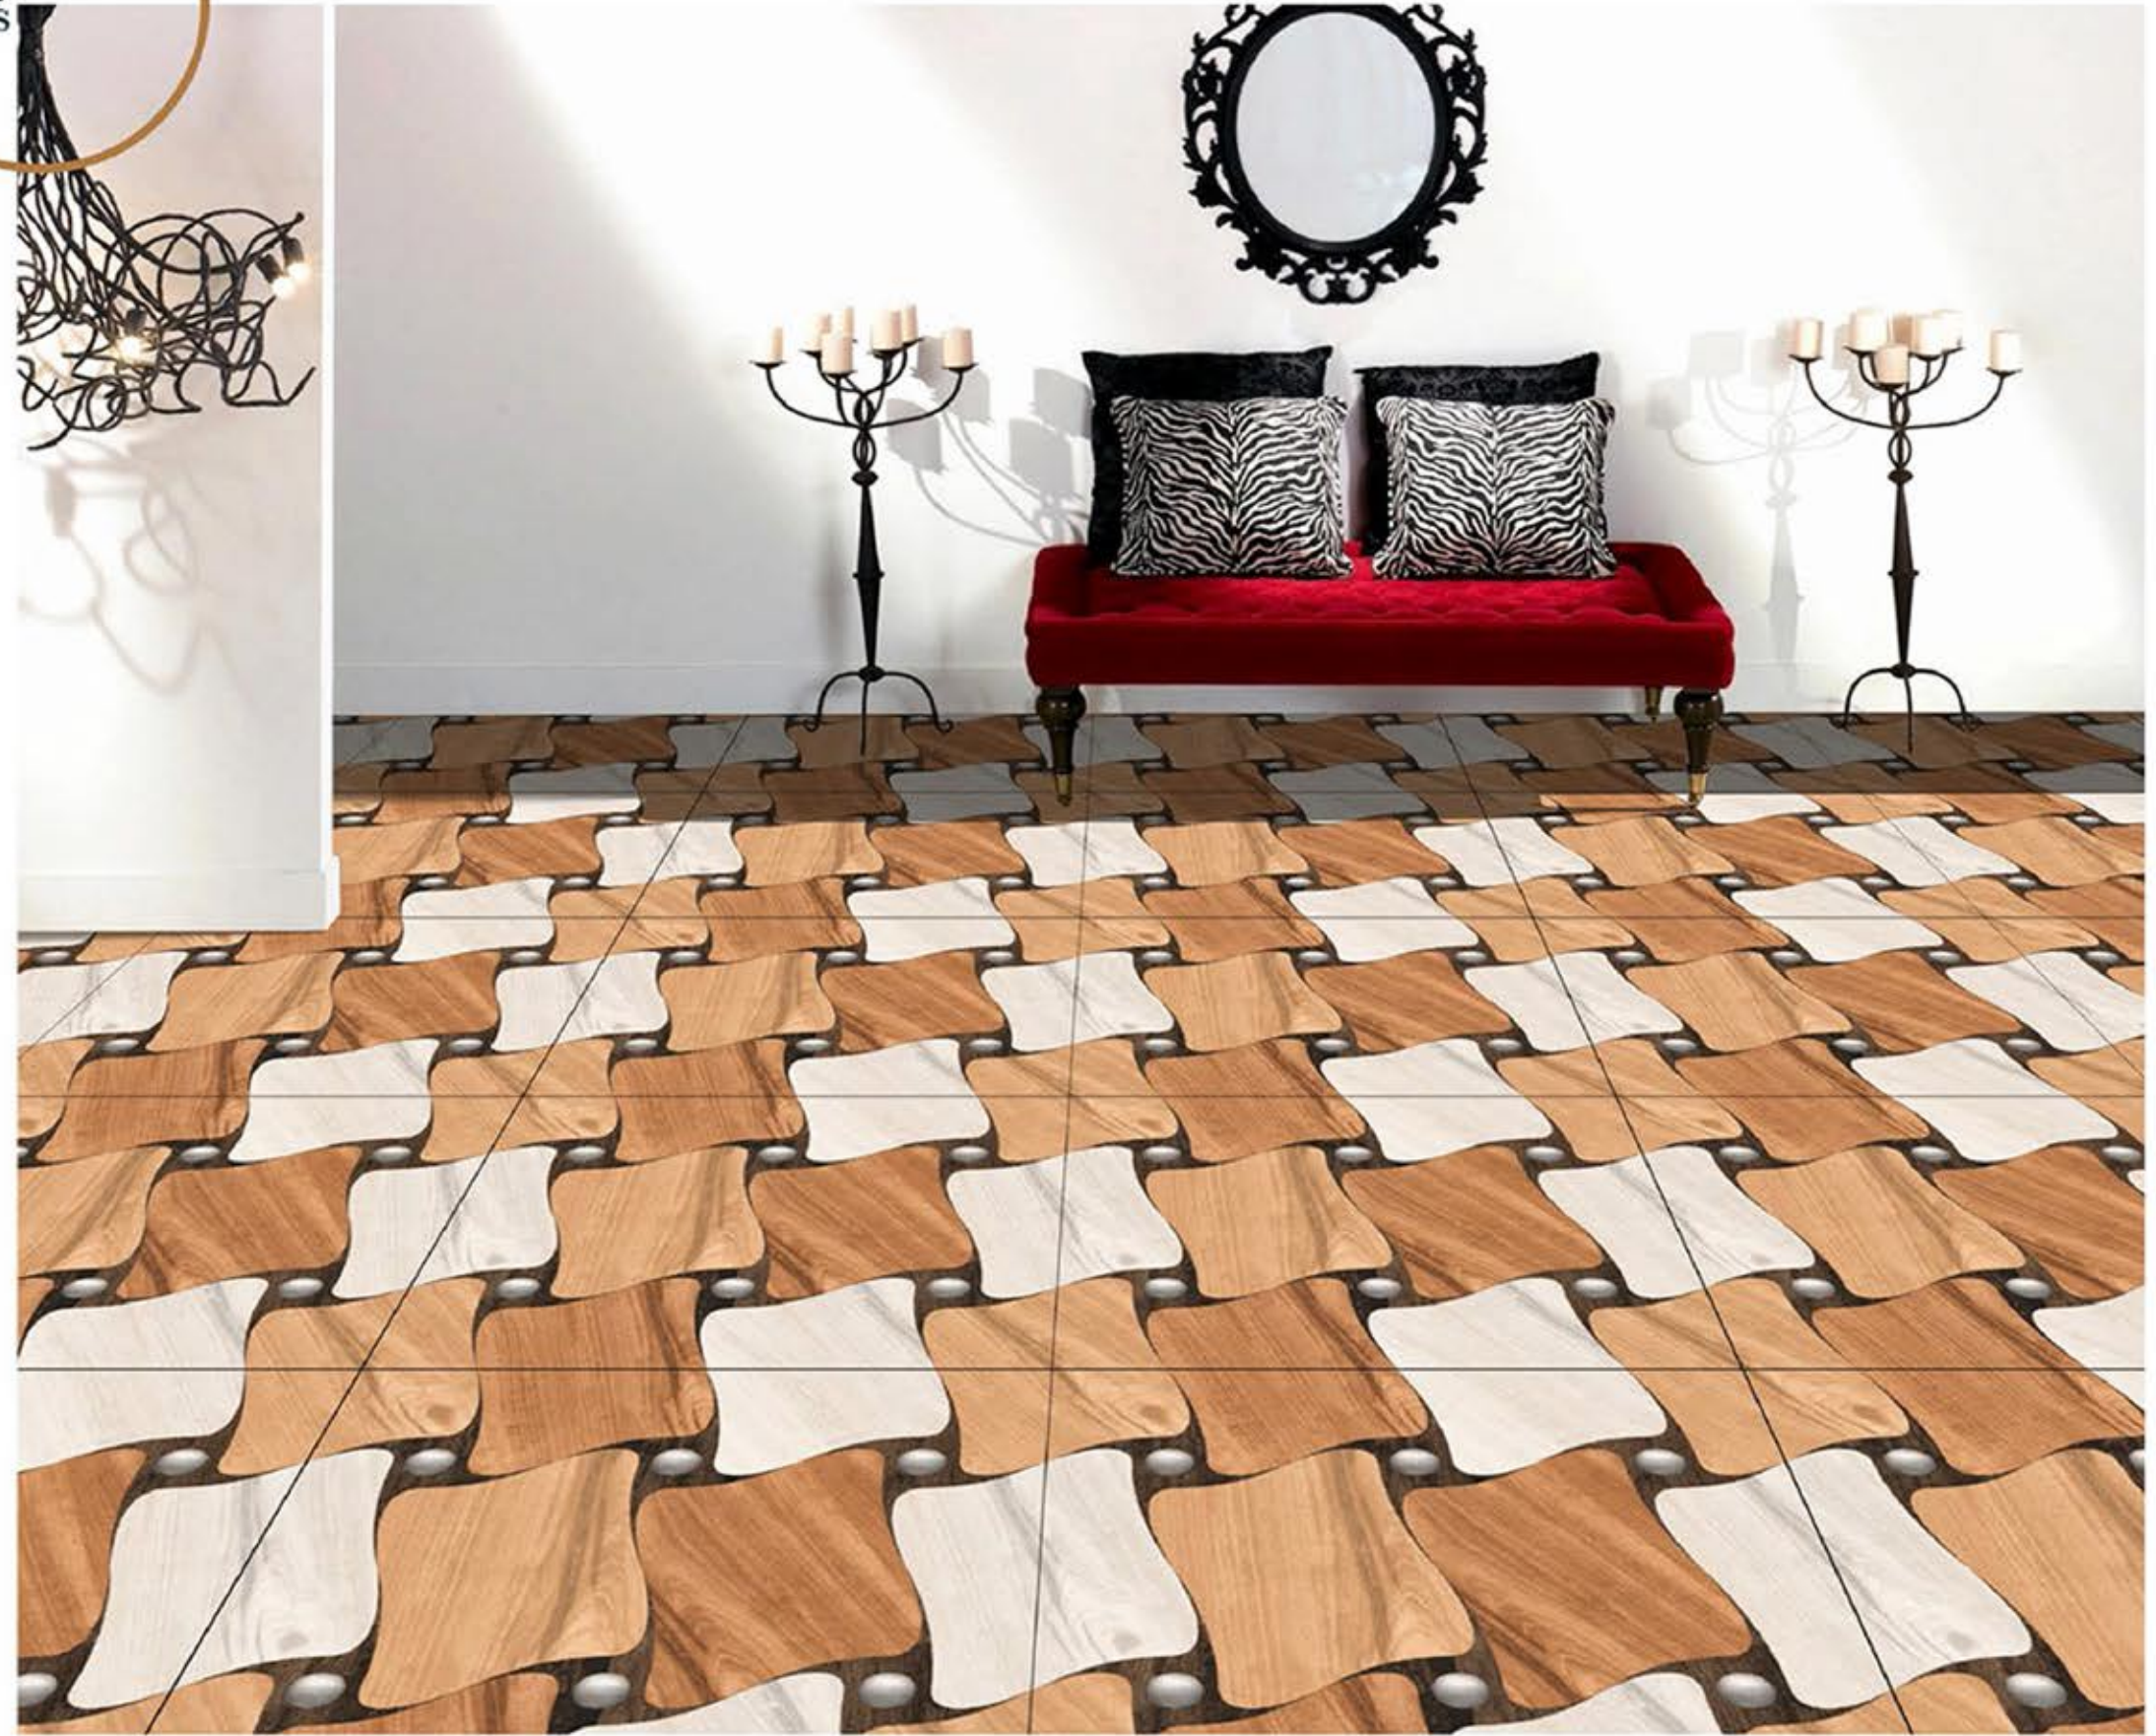

LINEA BIANCO

PORCELINE TILES

600X600 MM

LOTUS WOOD

PORCELINE TILES

600X600 MM

MALTI BROWN

PORCELINE TILES