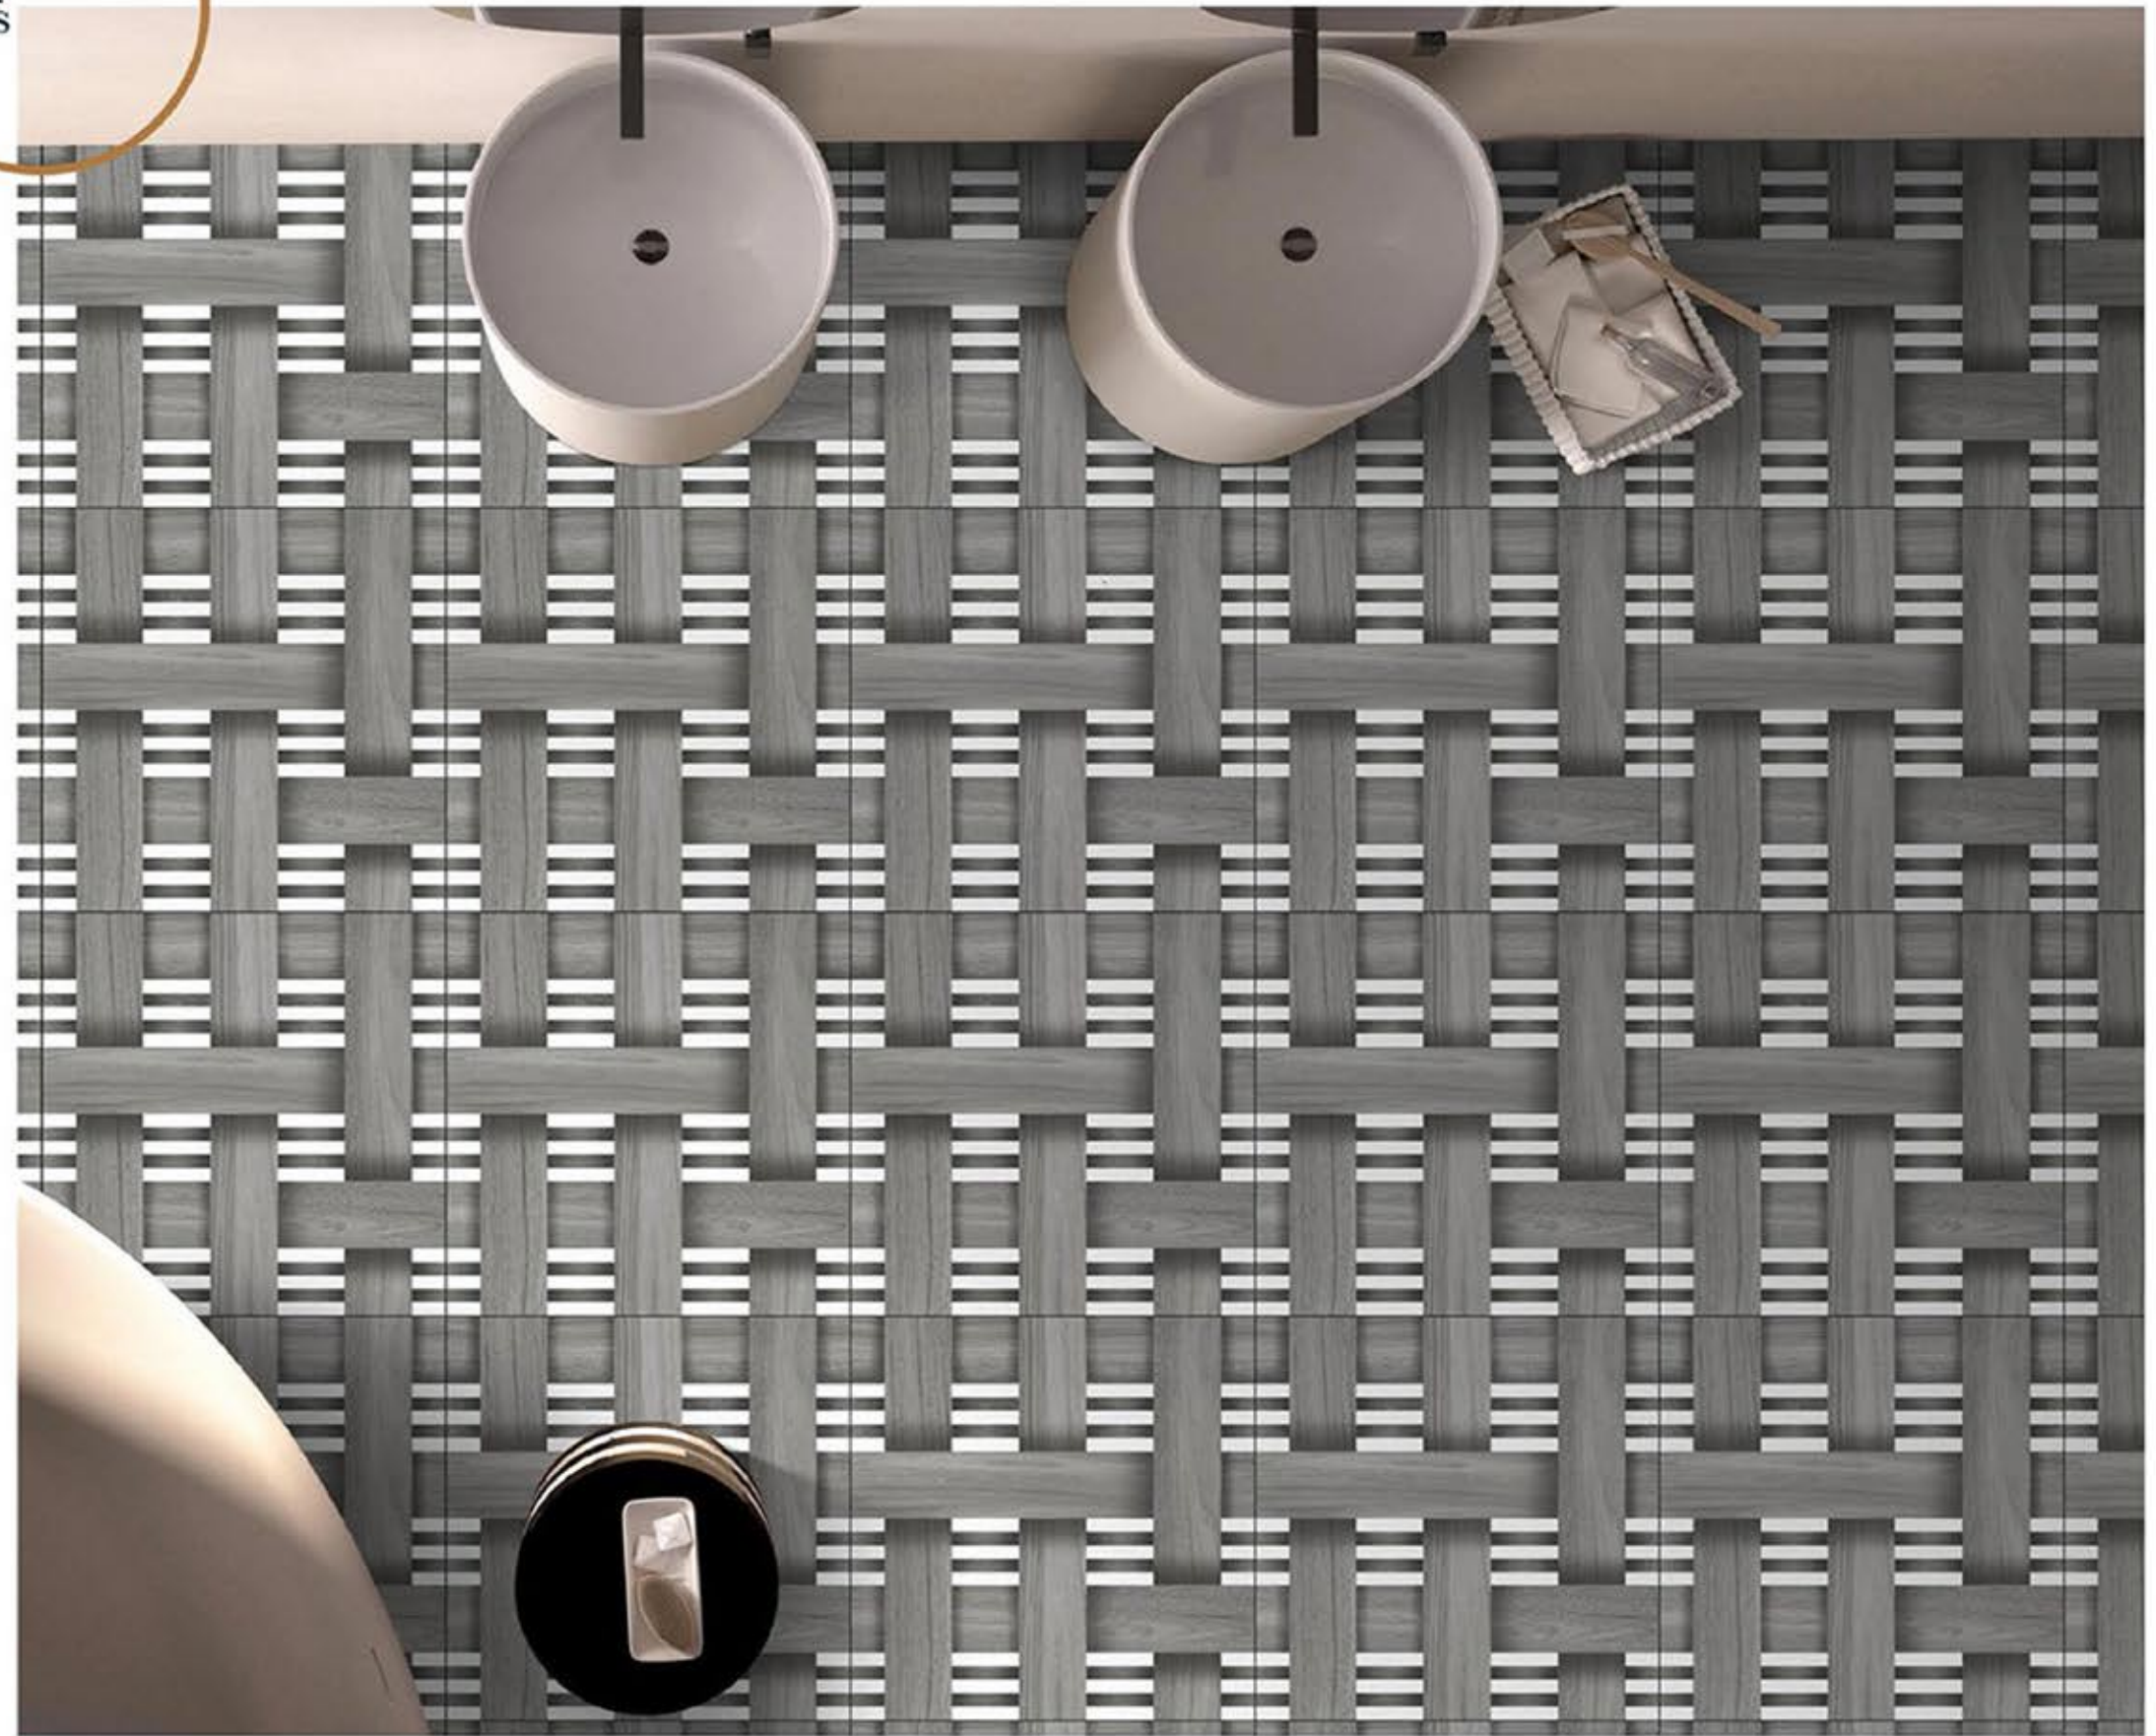

600X600 MM

GRANITO LLP

Dreams Come True

SUGAR
SERIES

ZYNITE

PORCELINE TILES

600X600 MM

ARYA WOOD GREY