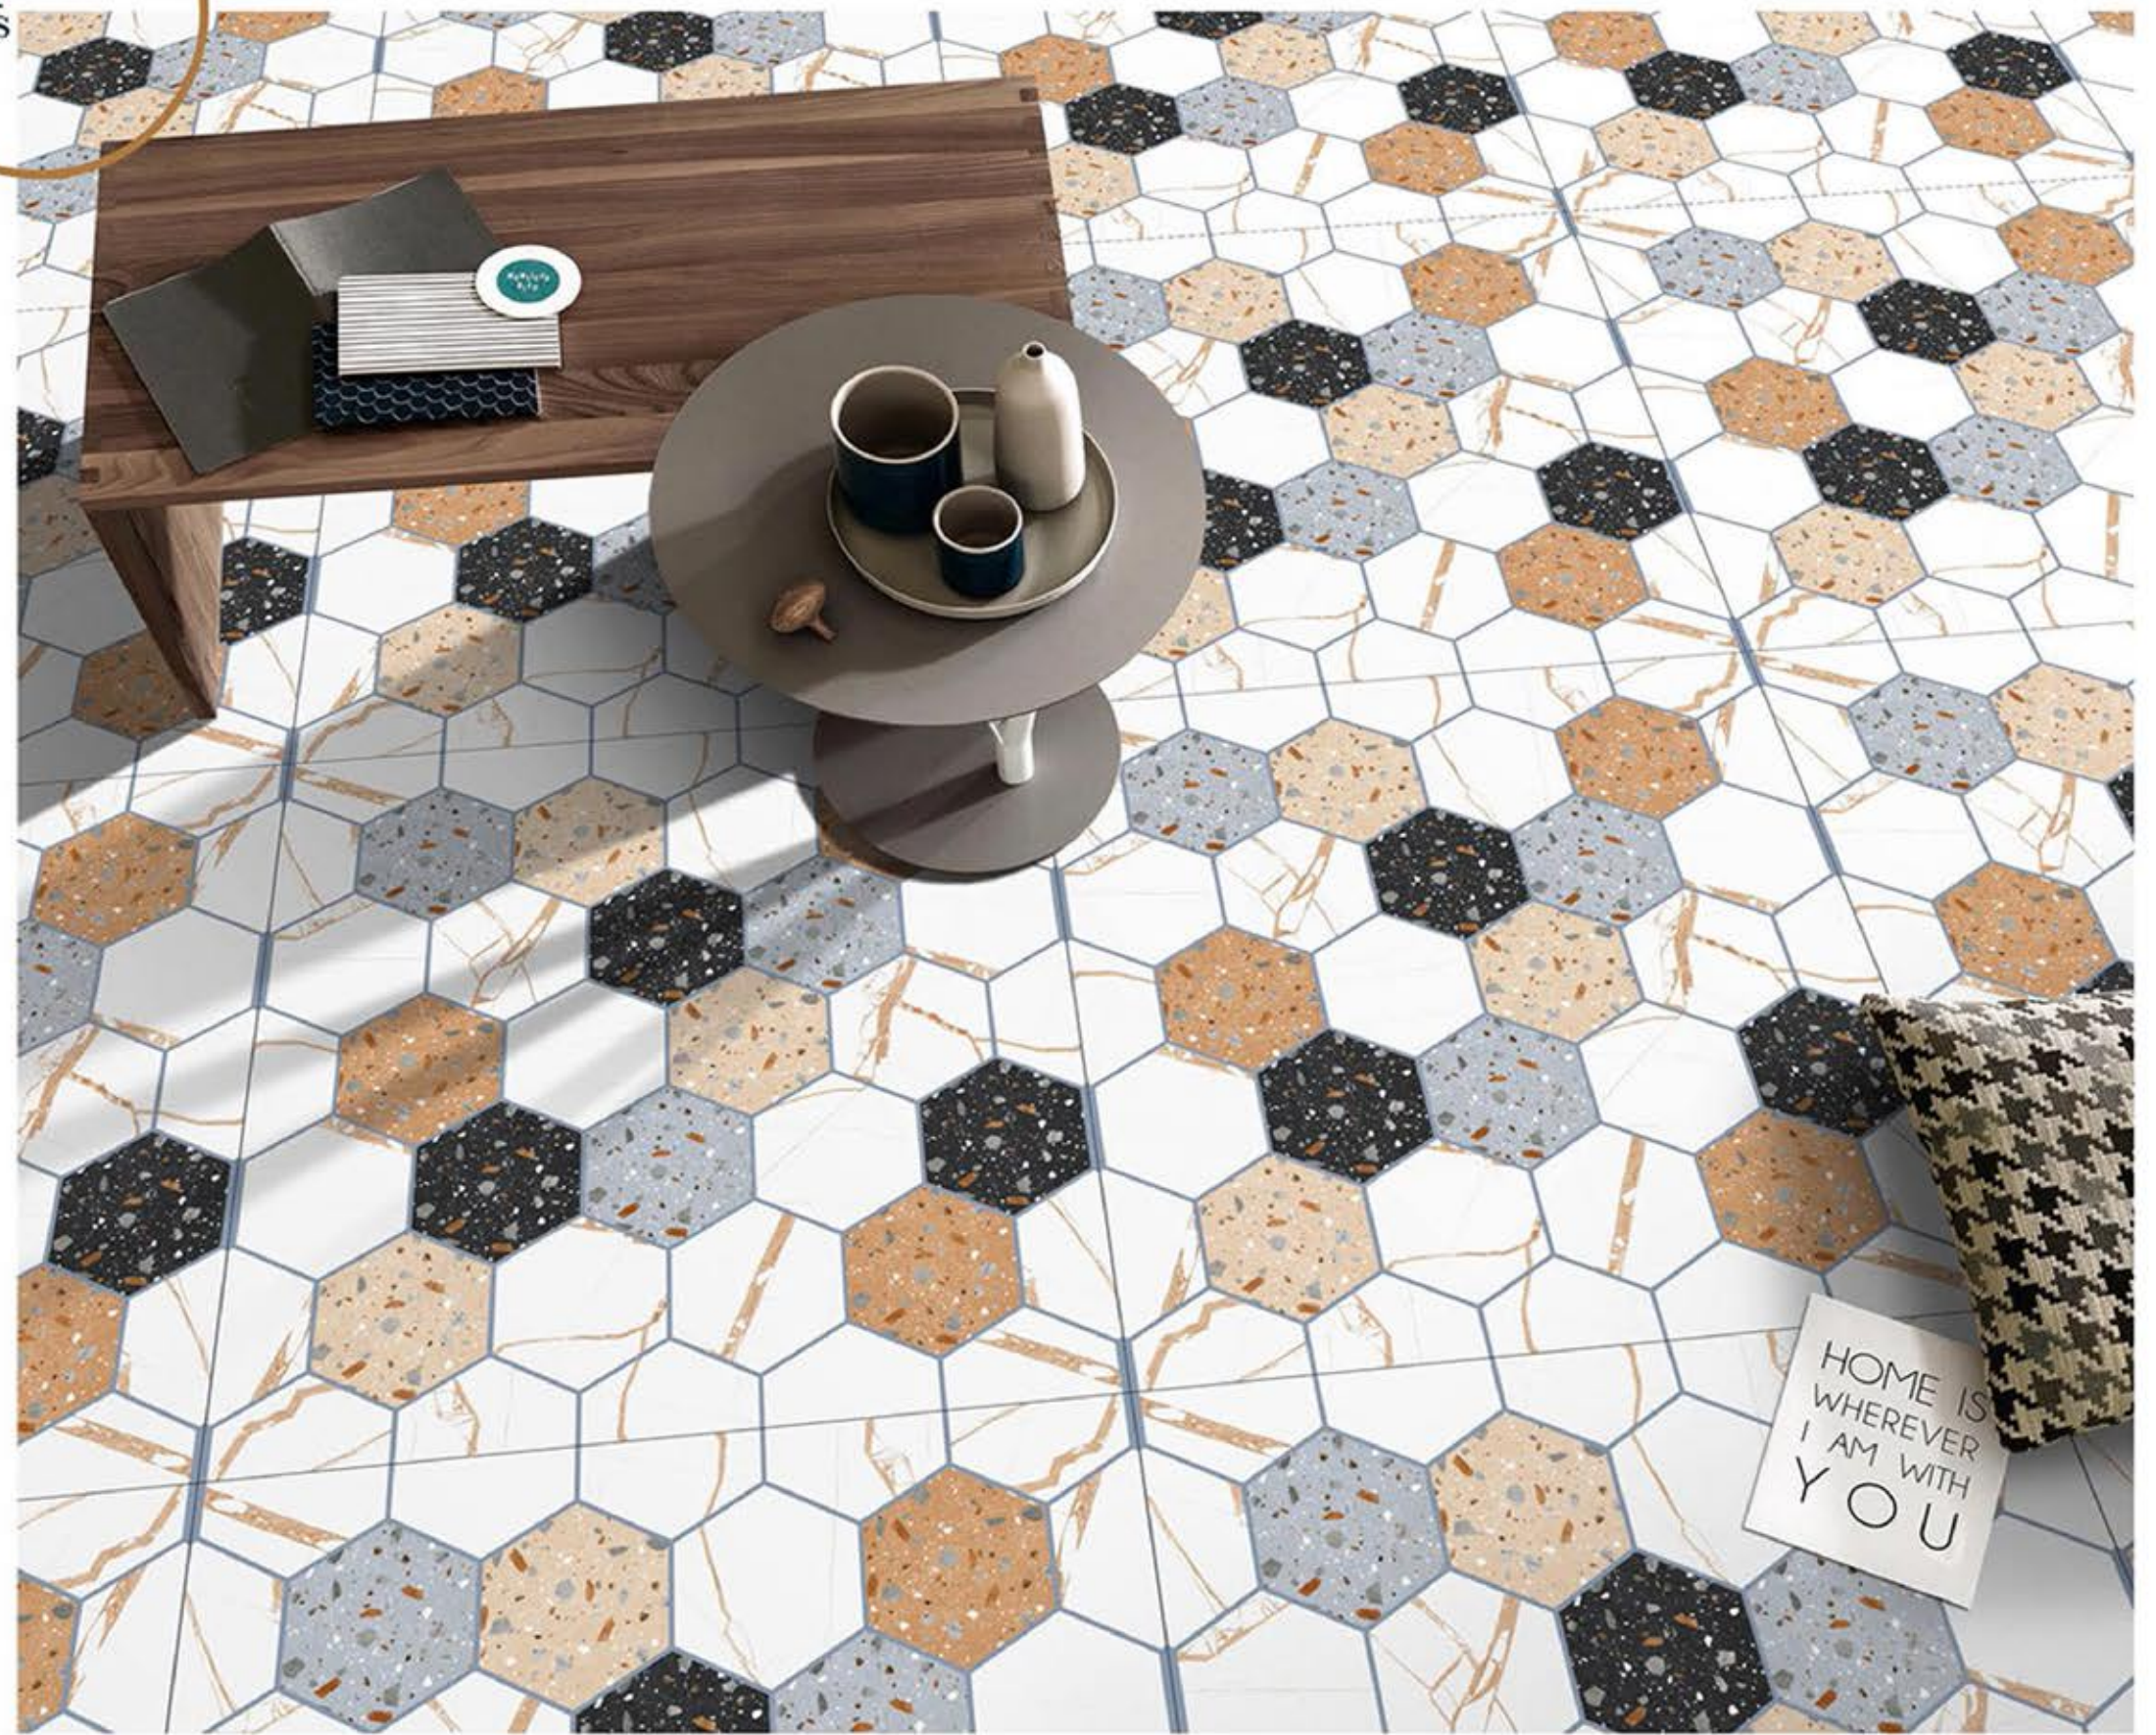

600X600 MM

GRANITO LLP

Dreams Come True

SUGAR
SERIES

ZYNITE

PORCELINE TILES

600X600 MM

ARYA WOOD GREY