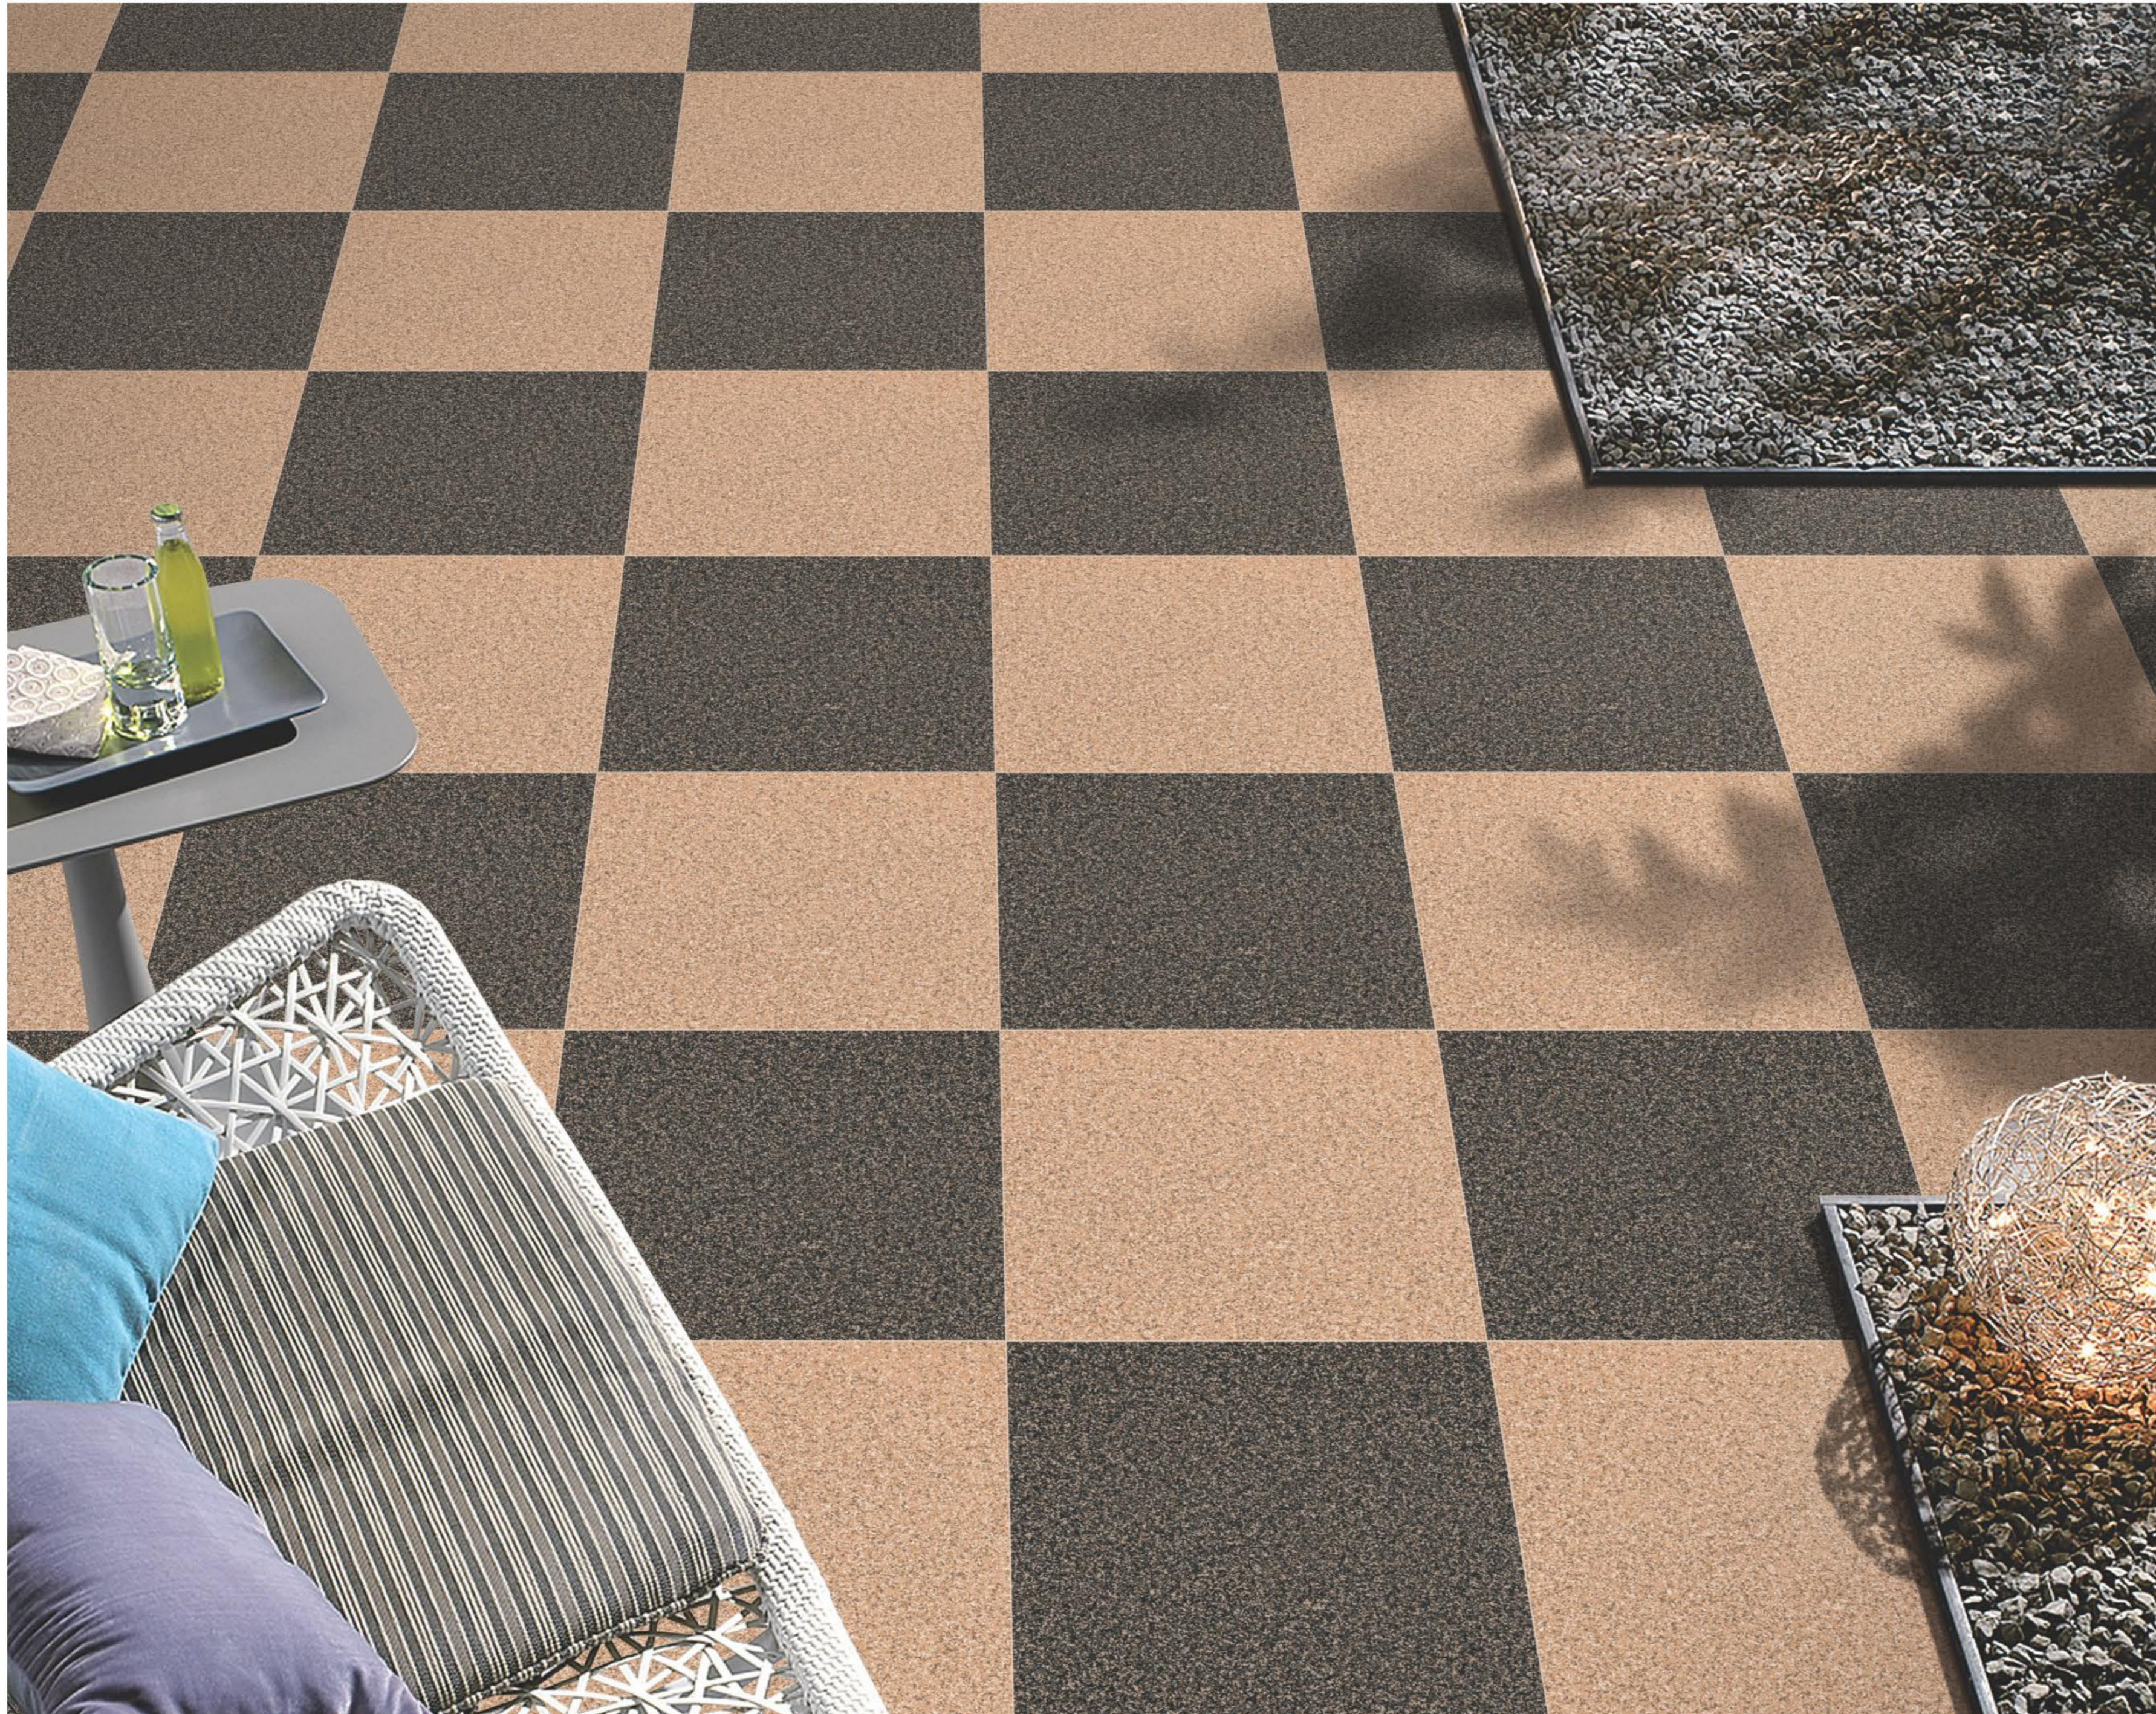

Applicable On
Wall & Floor

HD
Clarity

Random
Design

Zero
Maintenance

Eco
Friendly

Punch

Plain