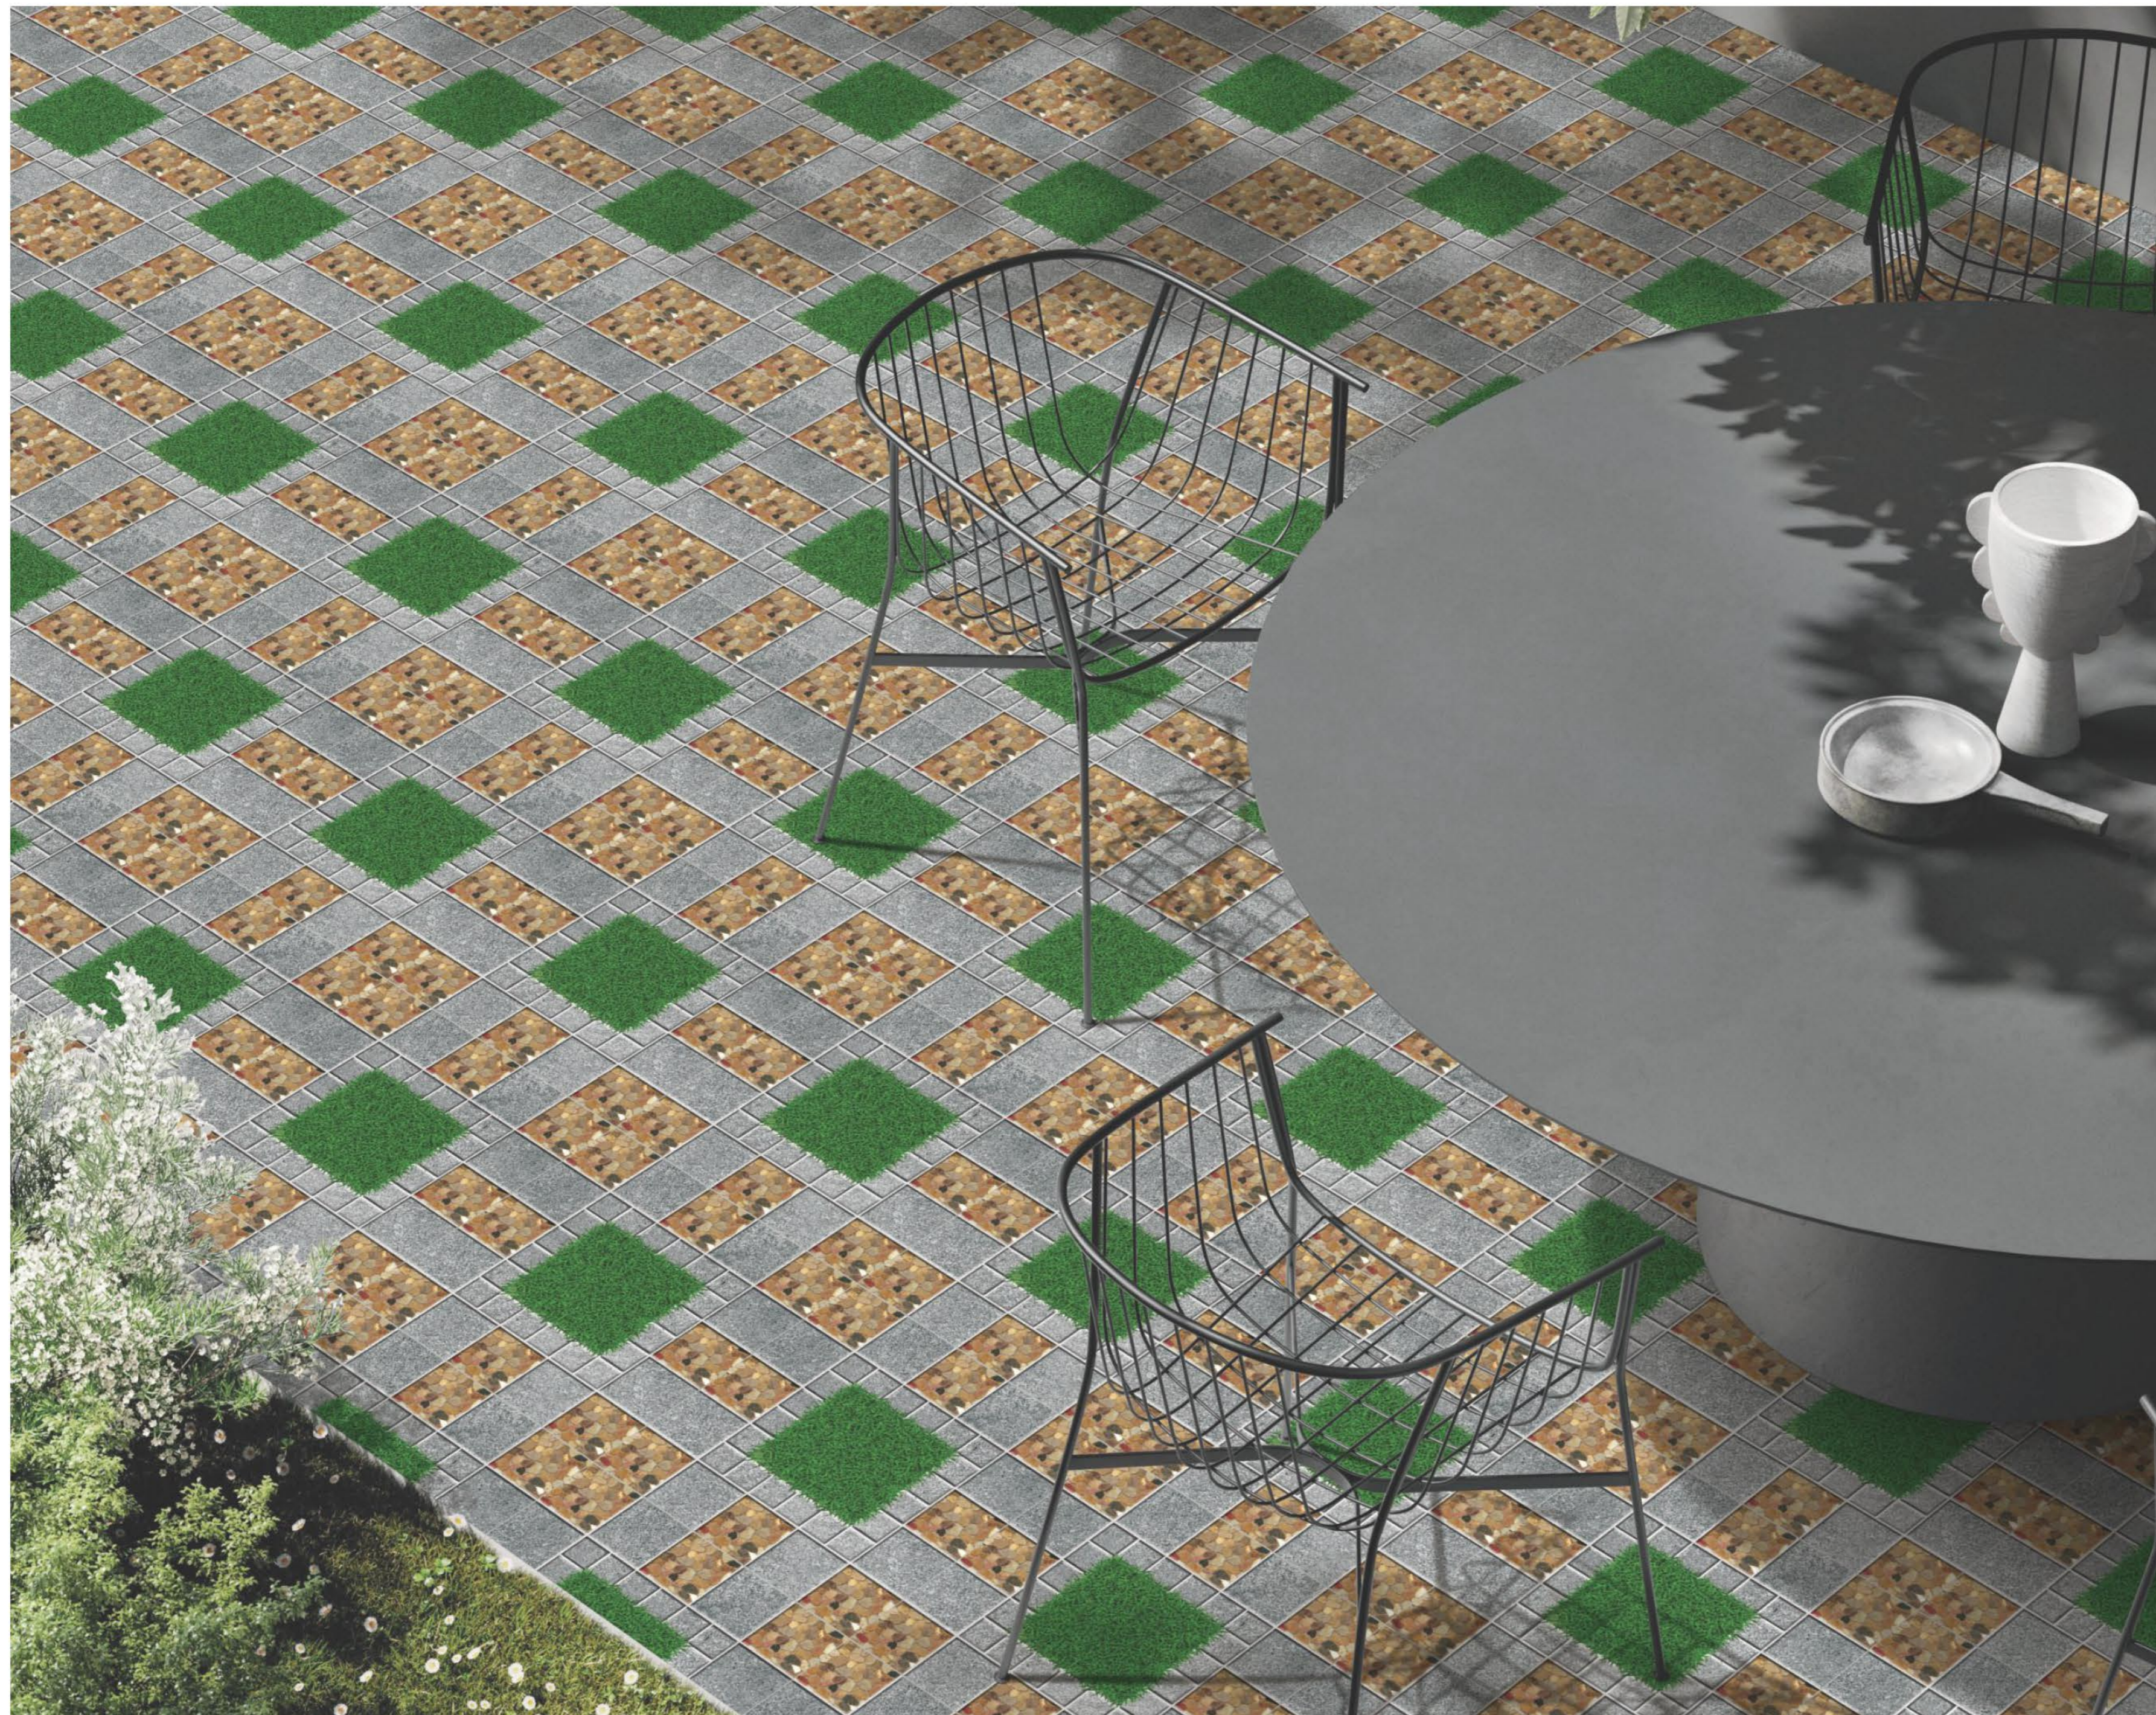

 Zero
Maintenance

 Eco
Friendly

 Punch
 Plain

■ 16167

19002

19007

19010

19011

Applicable On
Wall & Floor

HD
Clarity

Random
Design

Zero
Maintenance

Eco
Friendly

Punch

Plain

19015