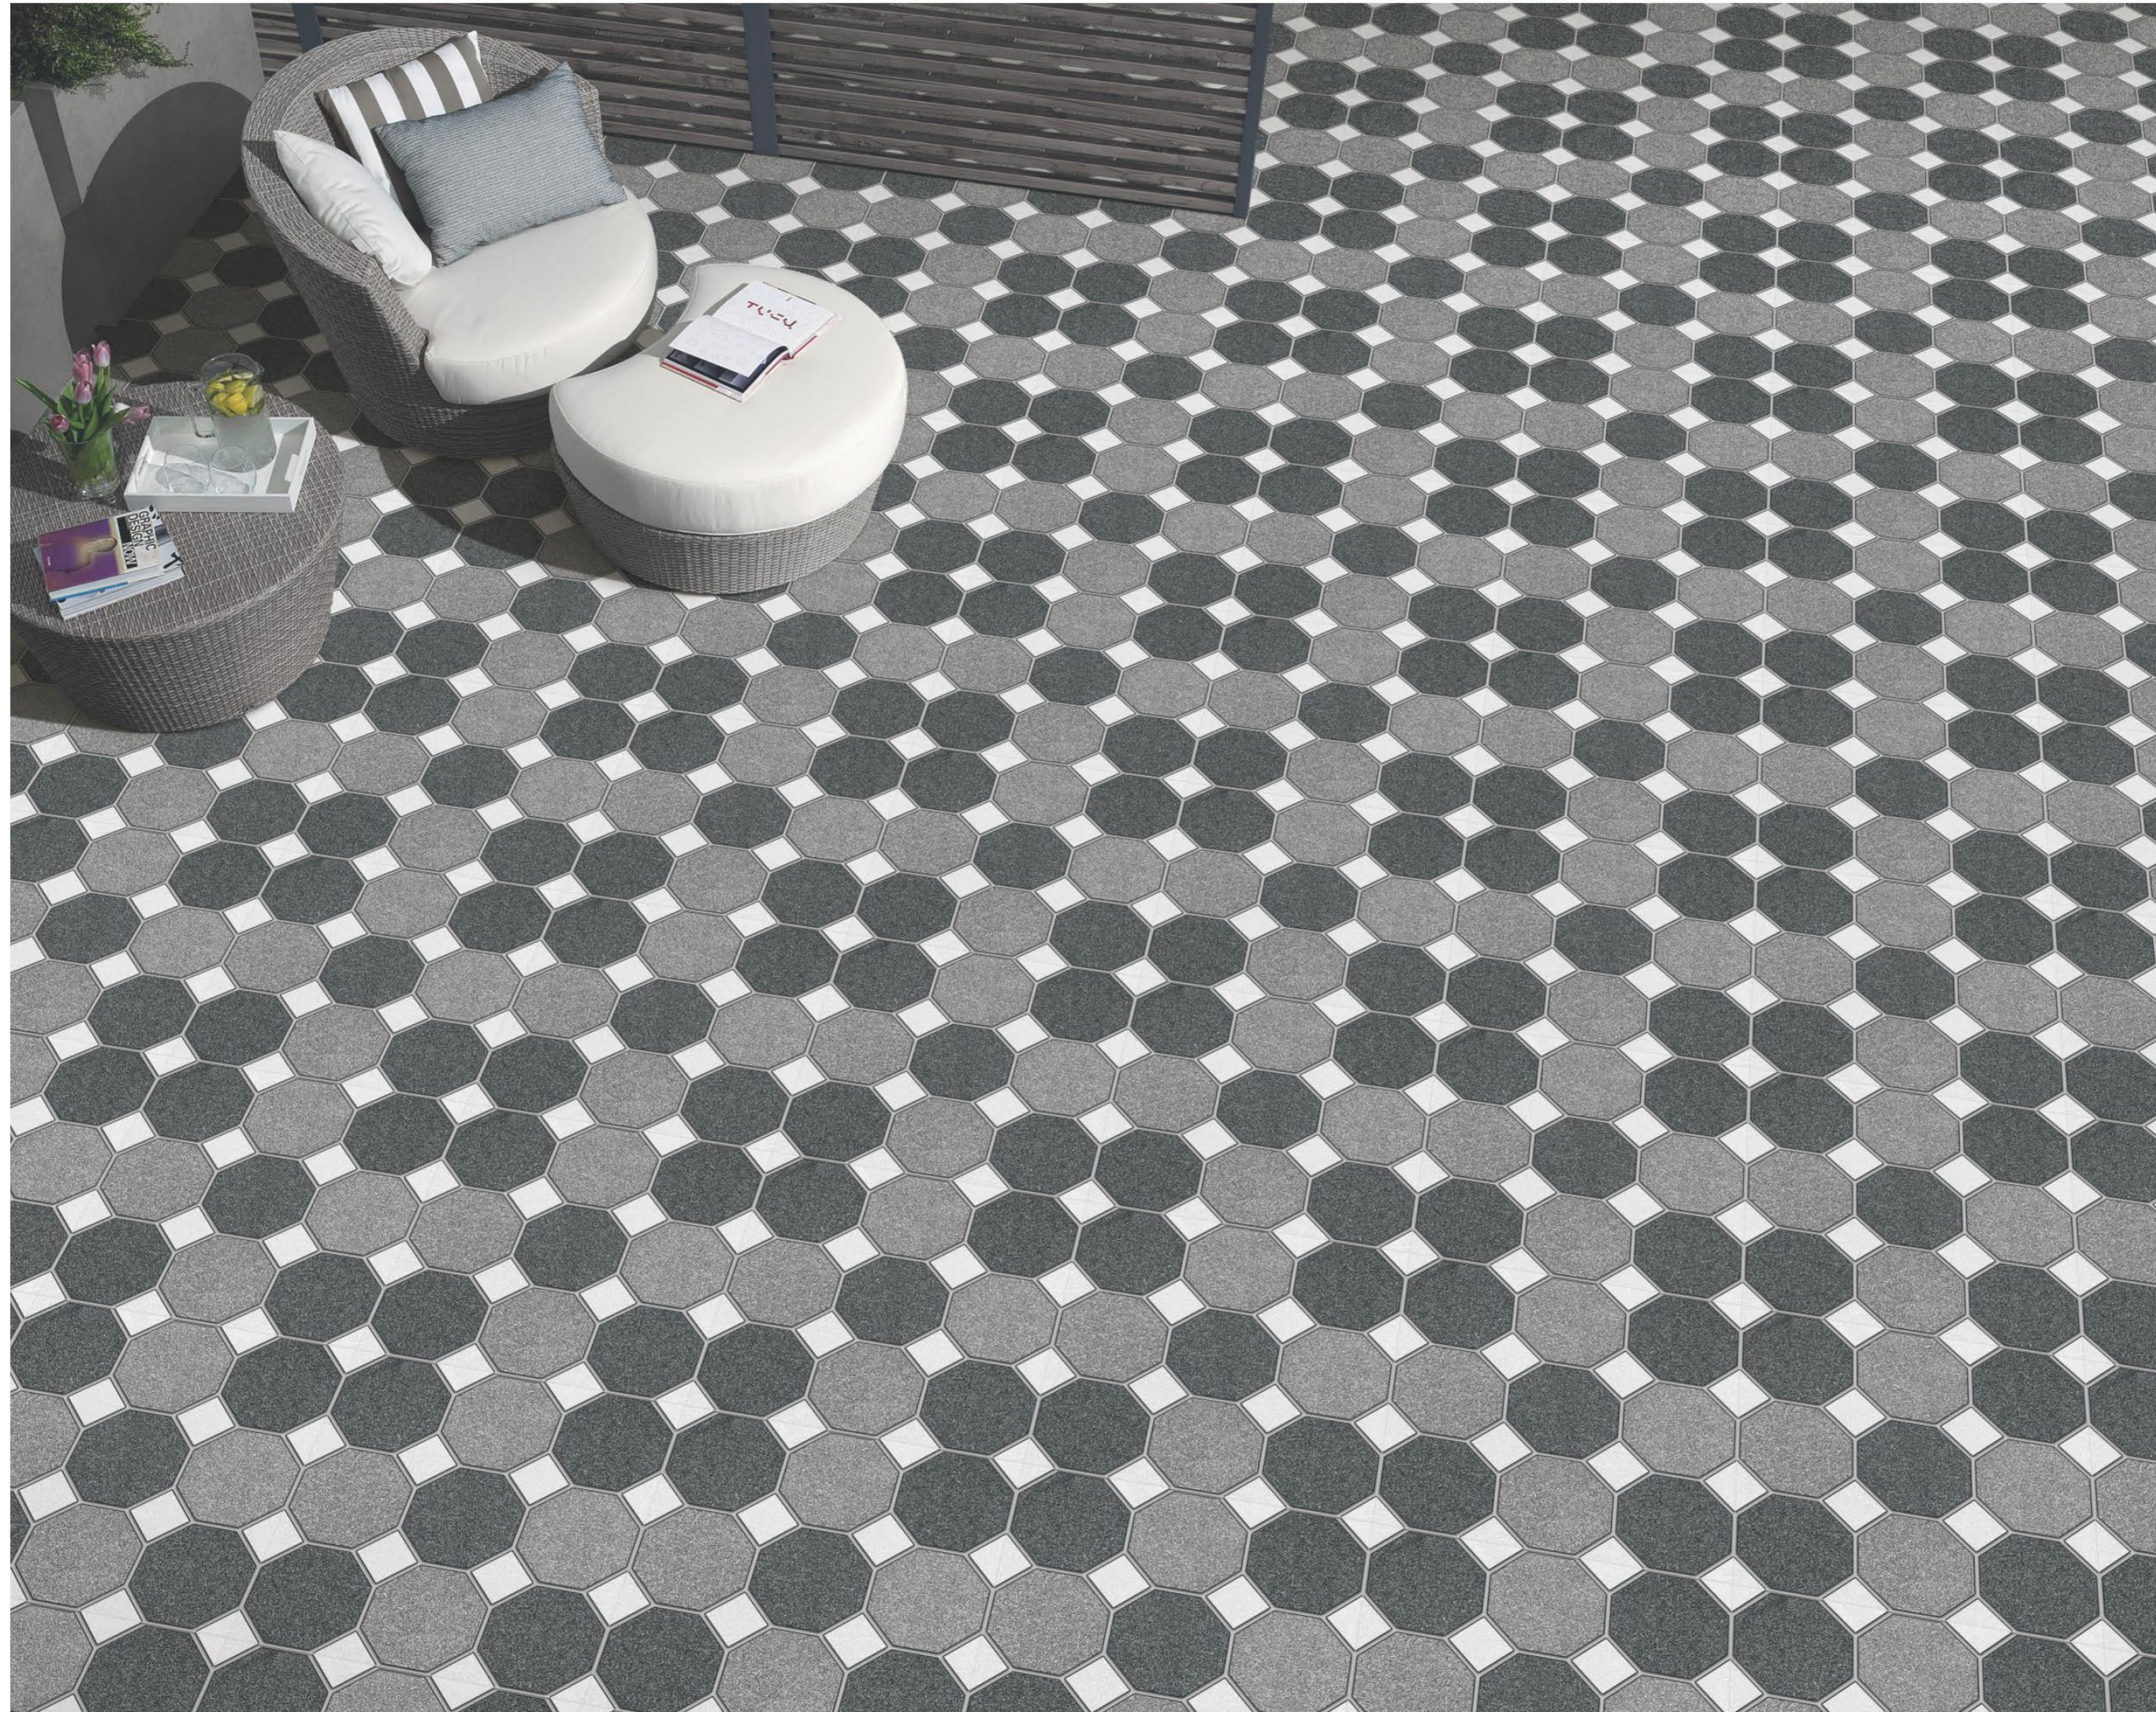

Applicable On
Wall & Floor

HD
Clarity

Random
Design

Zero
Maintenance

Eco
Friendly

■ Punch

■ Plain

18053

18054

Applicable On
Wall & Floor

HD
Clarity

Random
Design

Zero
Maintenance

Eco
Friendly

Punch

Plain

■ 18056

■ 18057

■ 18058

16191

16194

16182

16183

Applicable On
Wall & Floor

HD
Clarity

Random
Design

Zero
Maintenance

Eco
Friendly

Punch

Plain

■ 18022

■ 18023