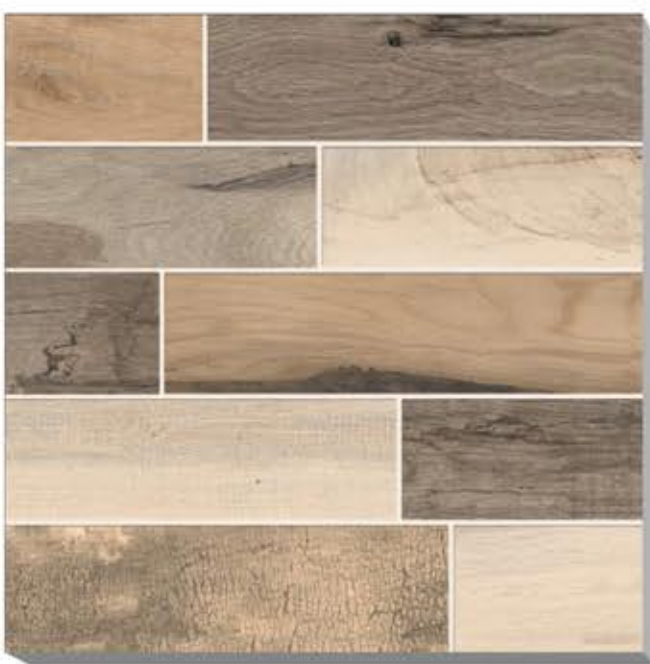

600X600 MM

GREYLINE WOOD

PORCELINE TILES

600X600 MM

KAURI PINE

PORCELIN TILES

600X600 MM

OPERA RED