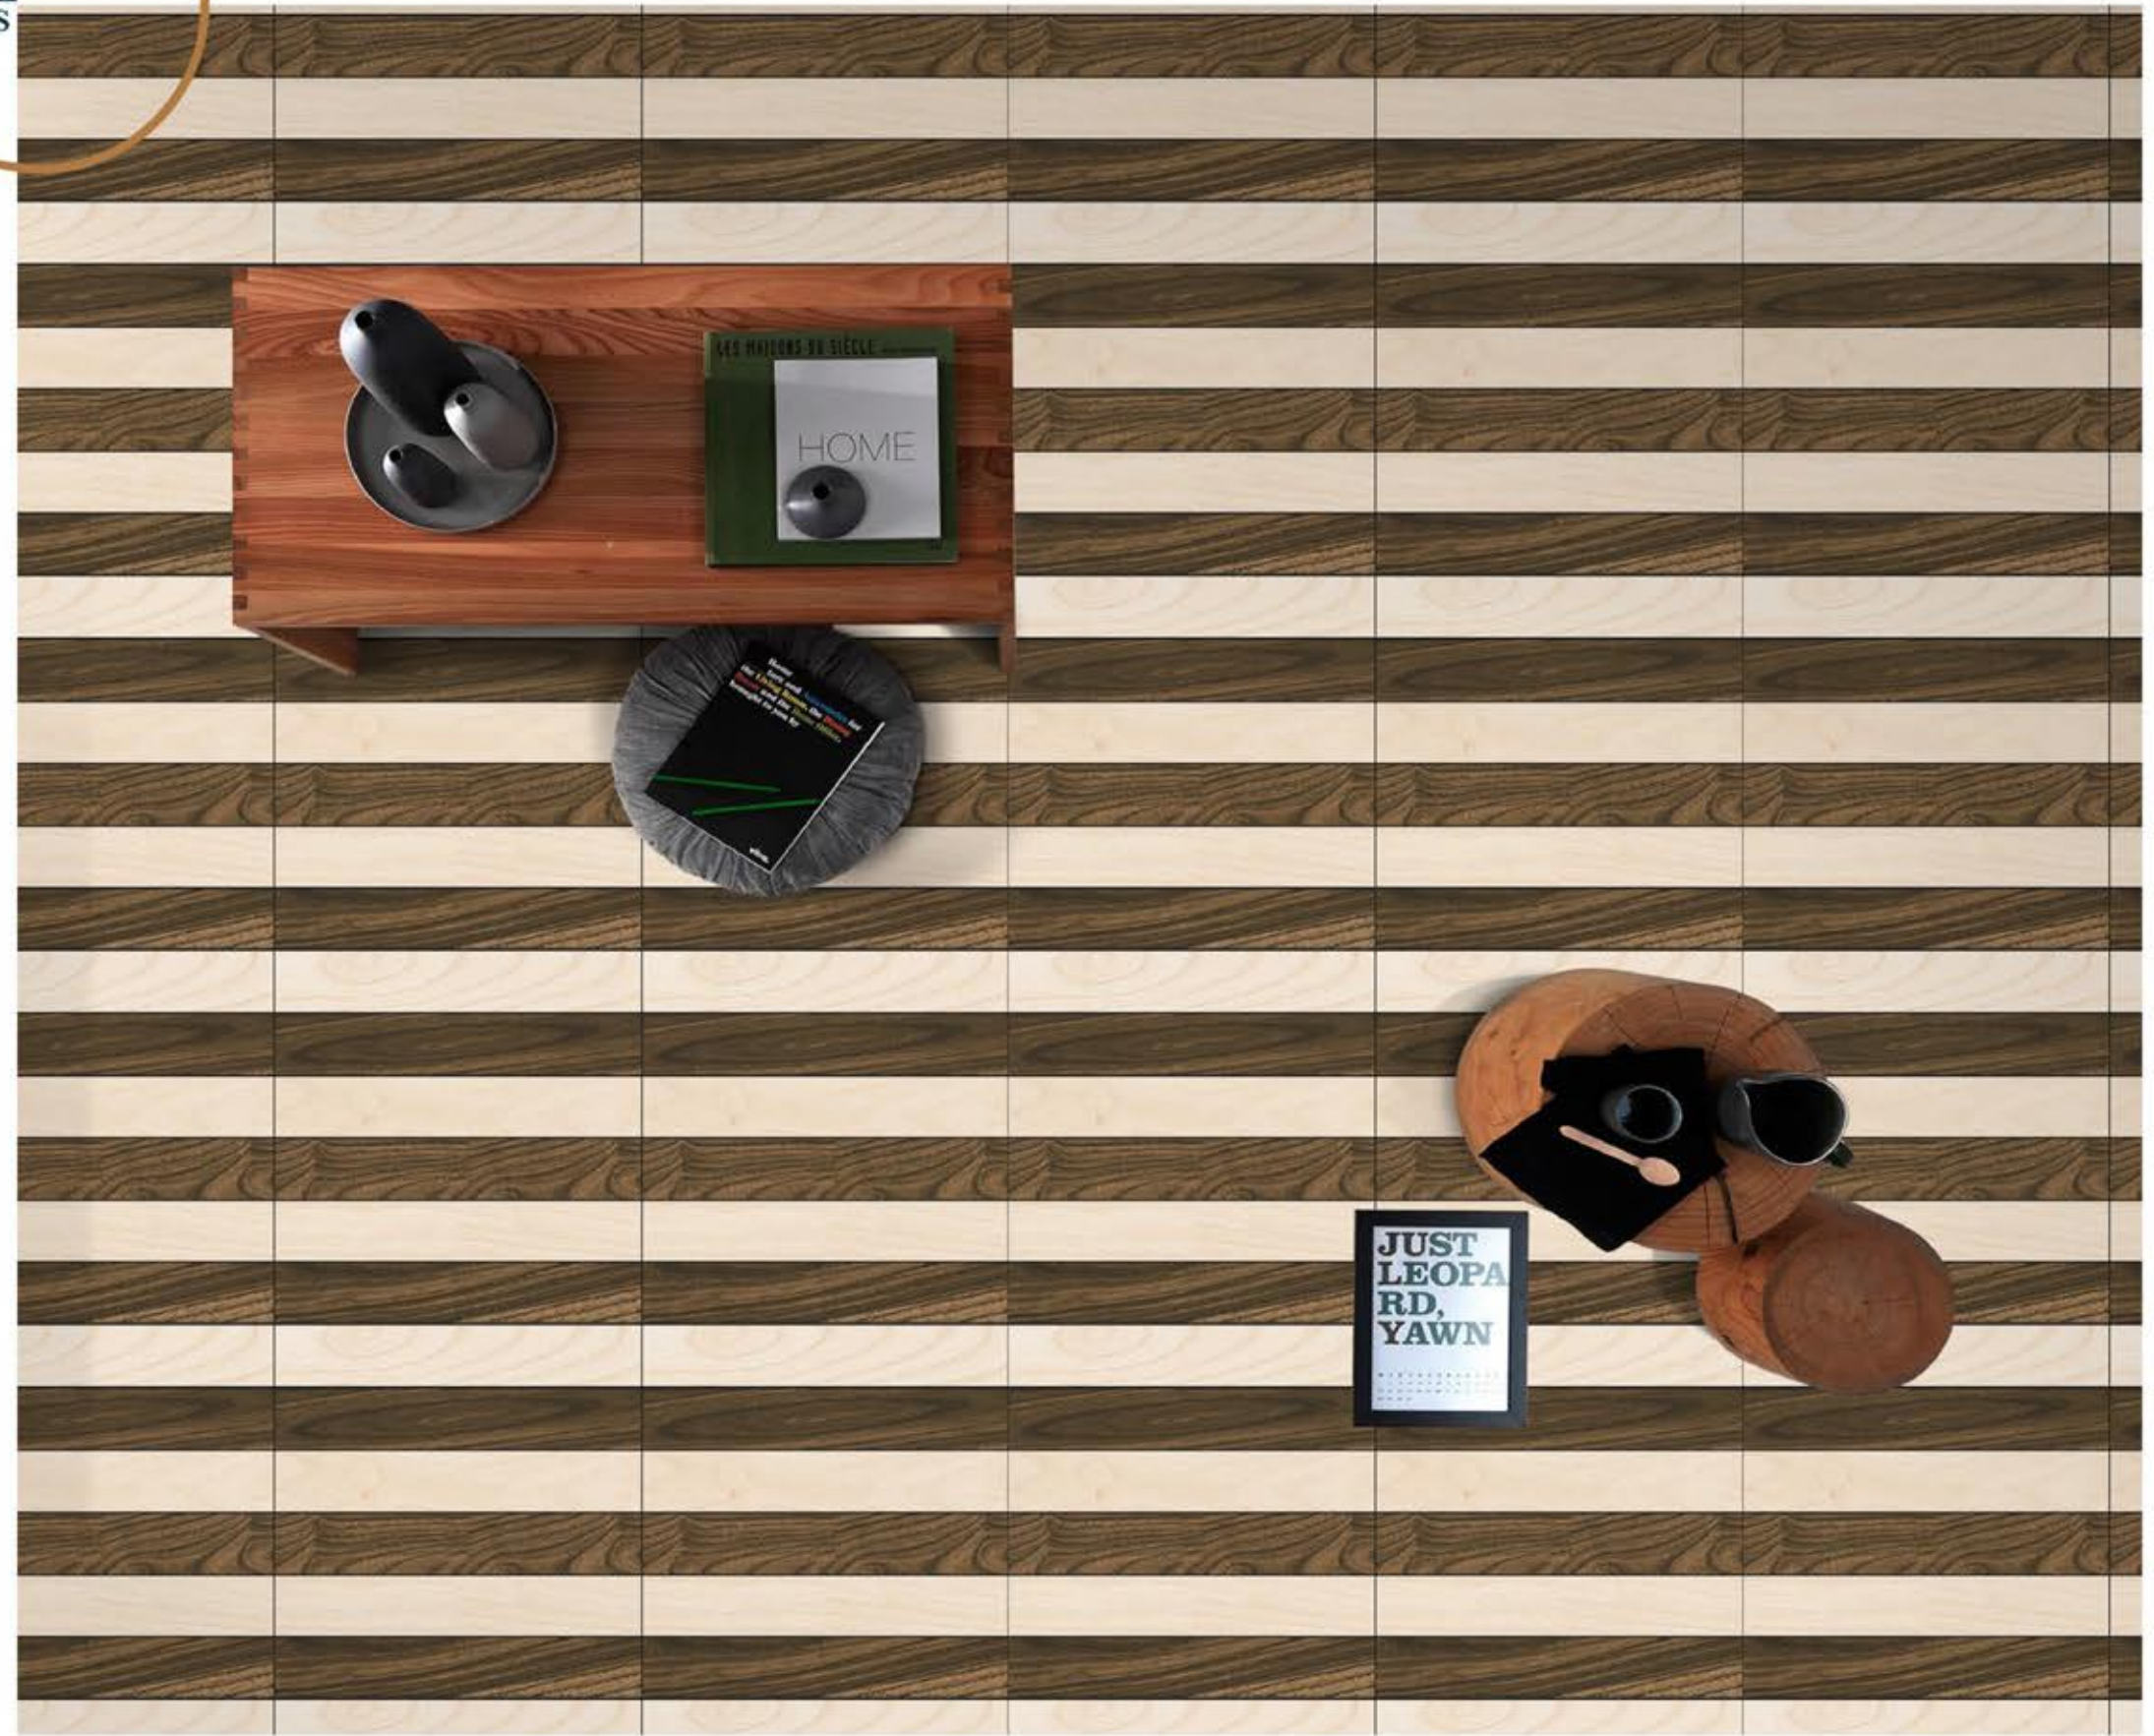

PORCELINE TILES

600X600 MM