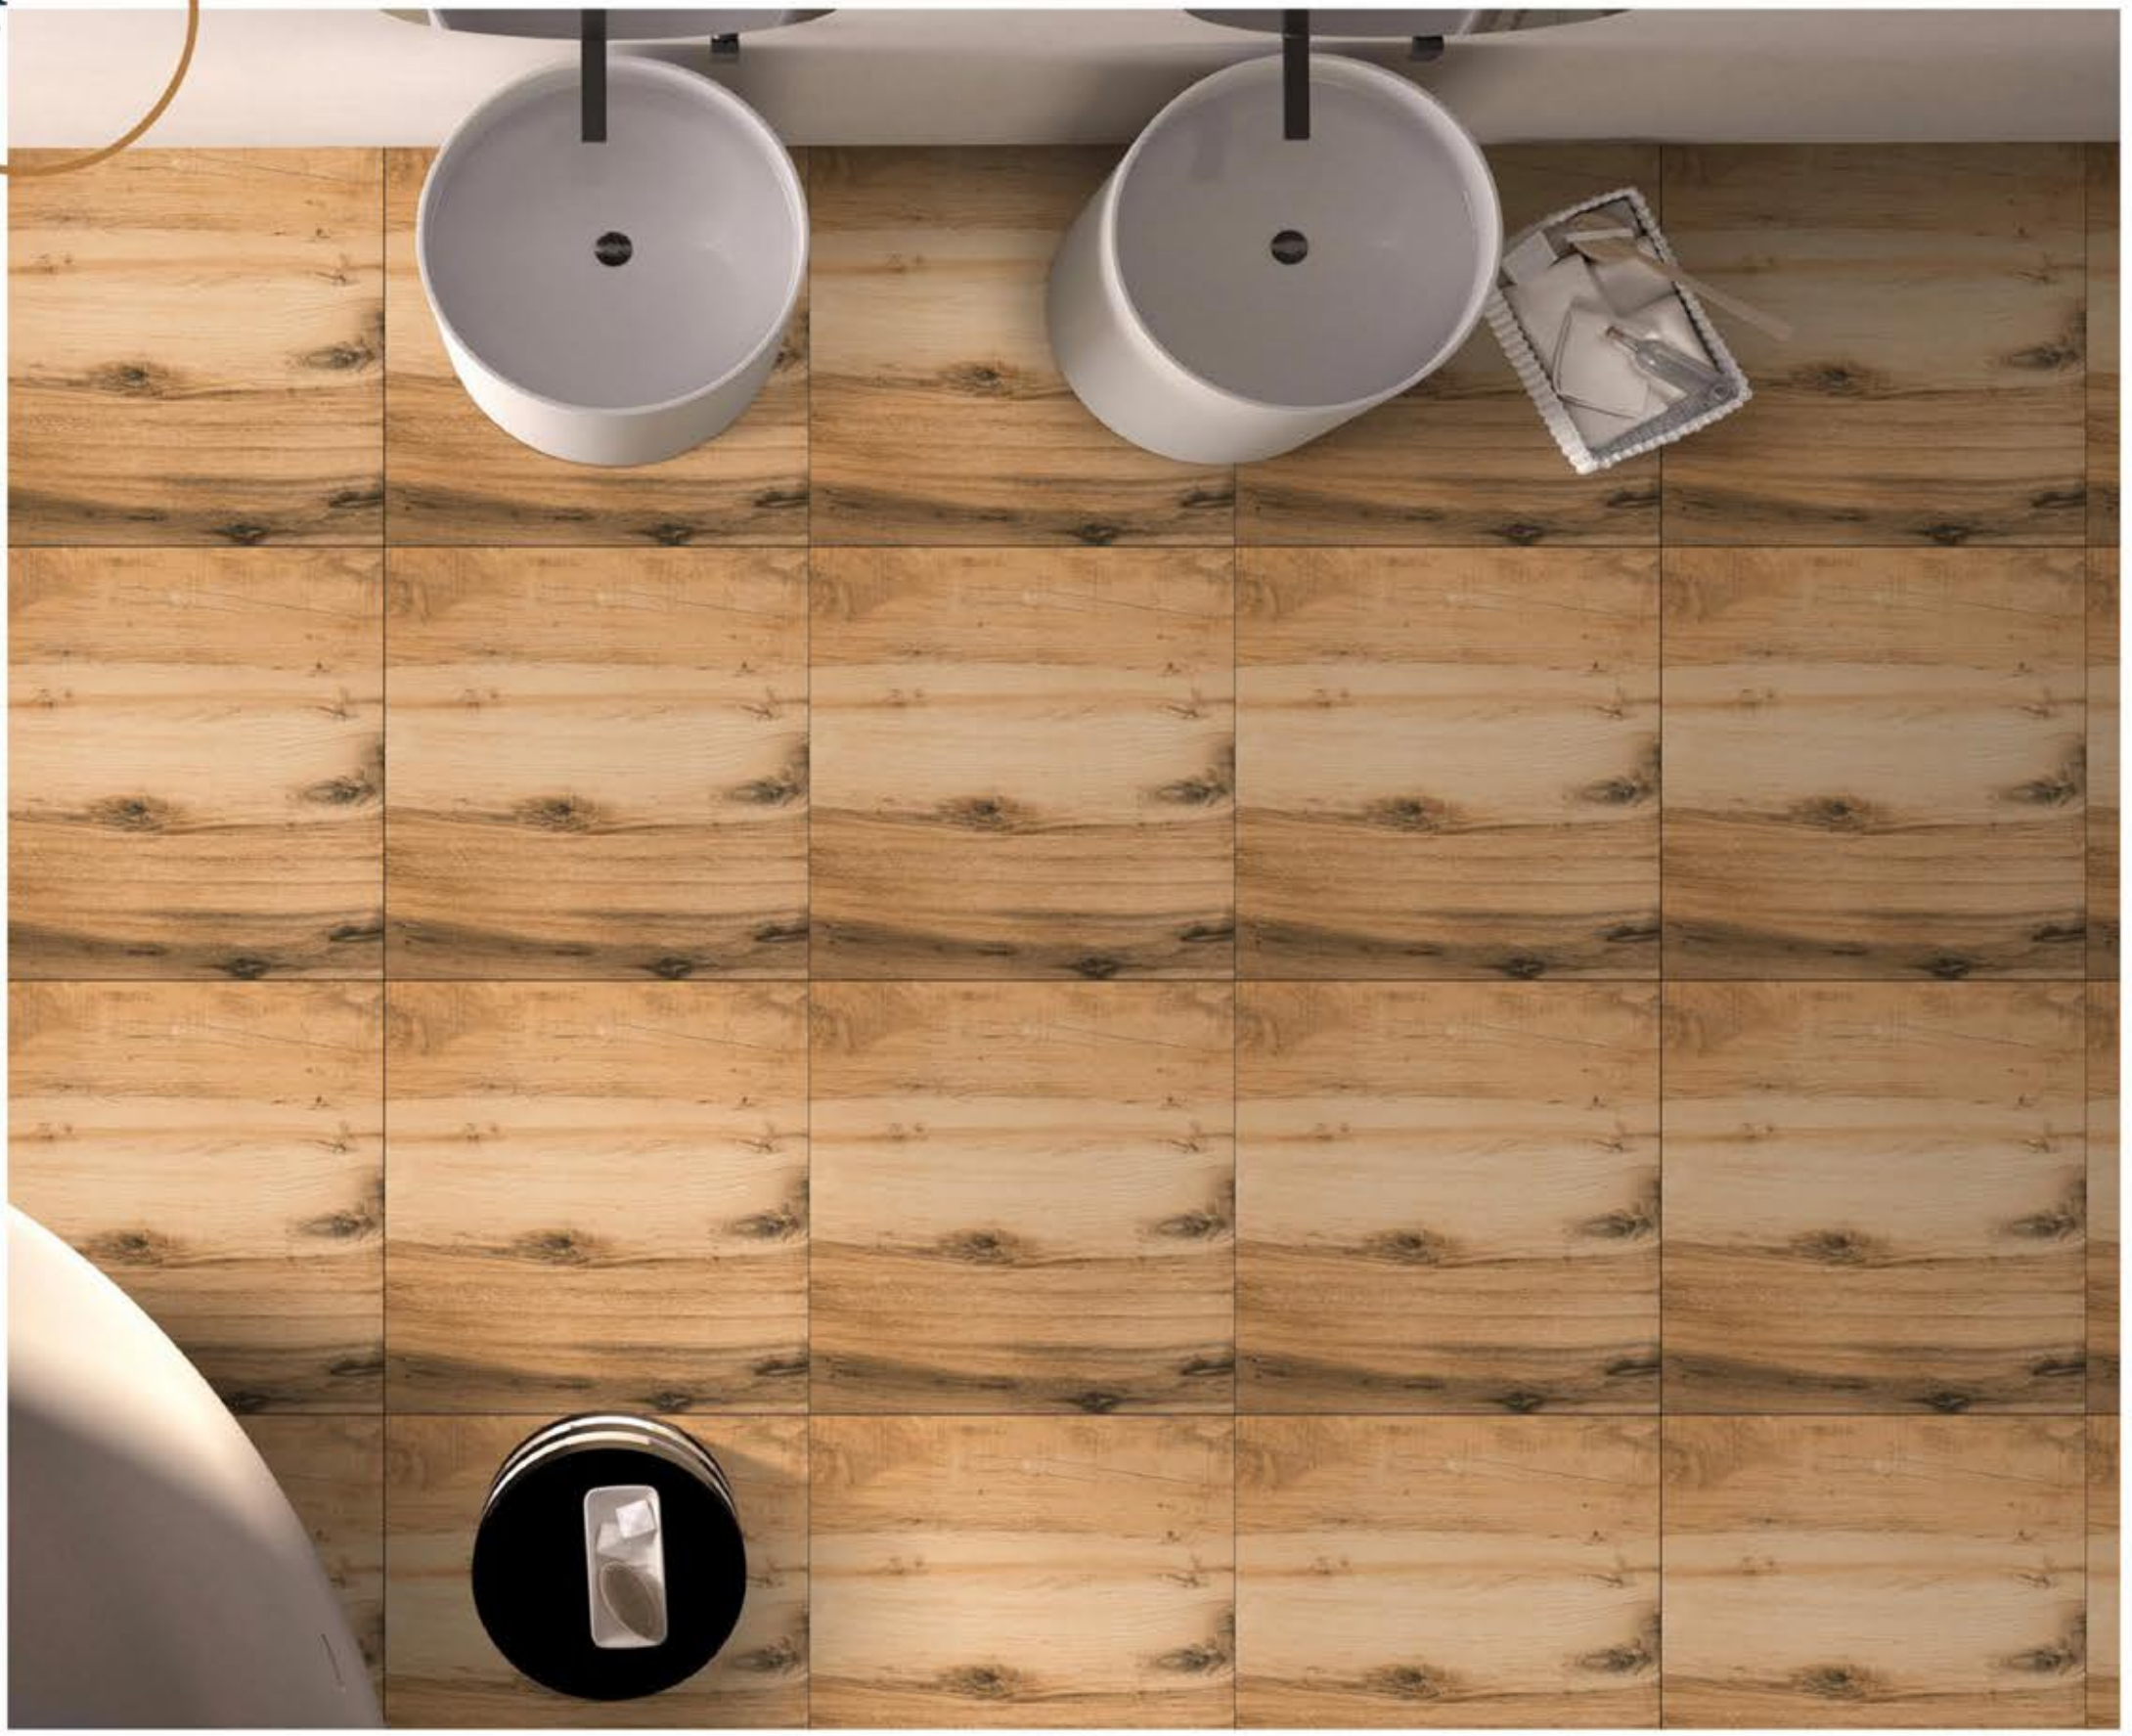

PORCELAIN TILES

600X600 MM