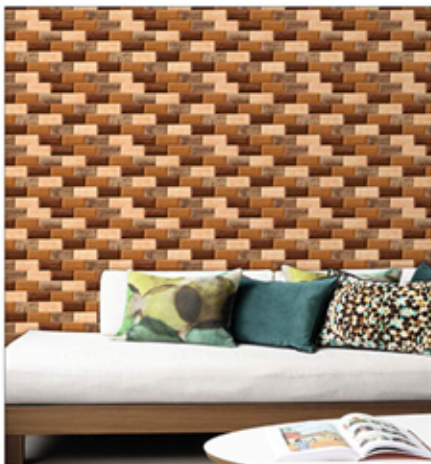

Matt

Surface

Digital Wall Tiles

100%
Waterproof

300 x 450 mm