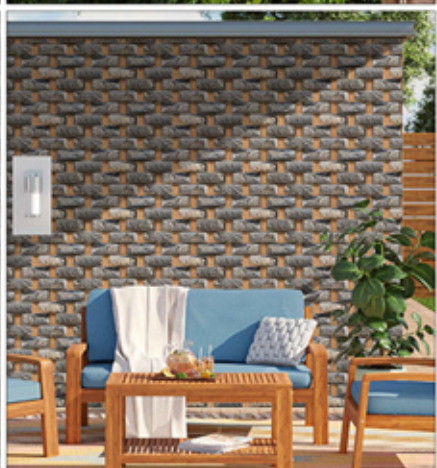

Matt

Surface

Digital Wall Tiles

100%
Waterproof

300 x 450 mm