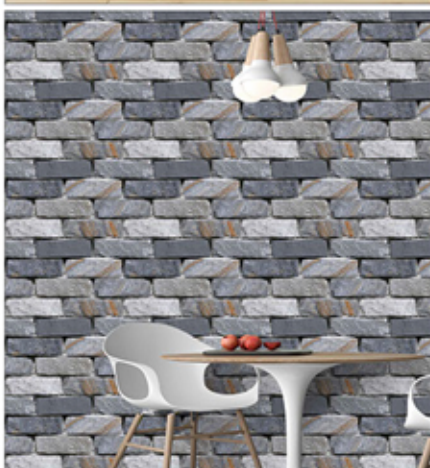

57059 M

57060 M

57061 M

57062 M

Matt
Surface

100%
Waterproof

Digital Wall Tiles

300 x 450 mm