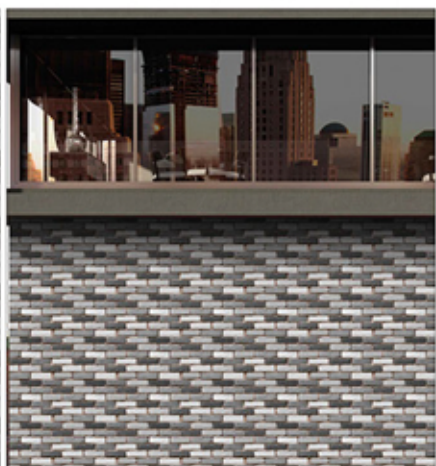

Matt
Surface

Digital Wall Tiles

100%
Waterproof

300 x 450 mm