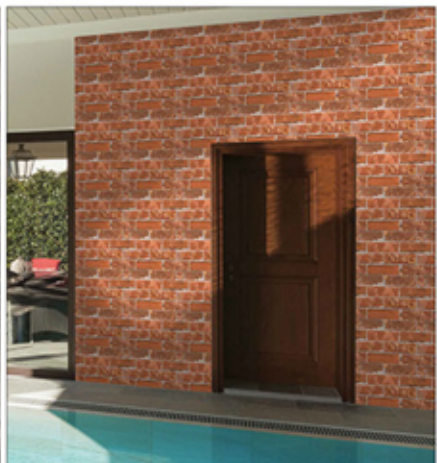

Matt

Surface

Digital Wall Tiles

100%
Waterproof

300 x 450 mm