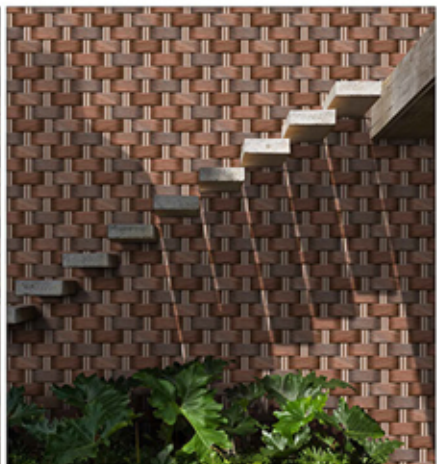

Matt

Surface

Digital Wall Tiles

100%
Waterproof

300 x 450 mm