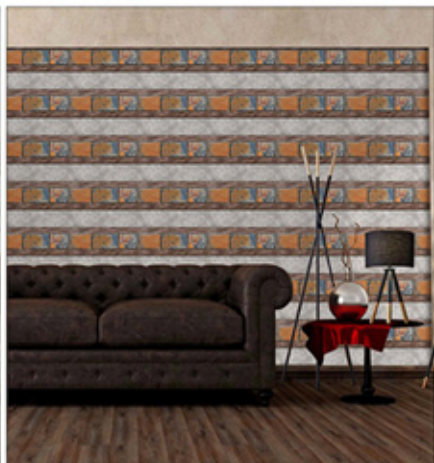

Matt
Surface

100%
Waterproof

Digital Wall Tiles

300 x 450 mm