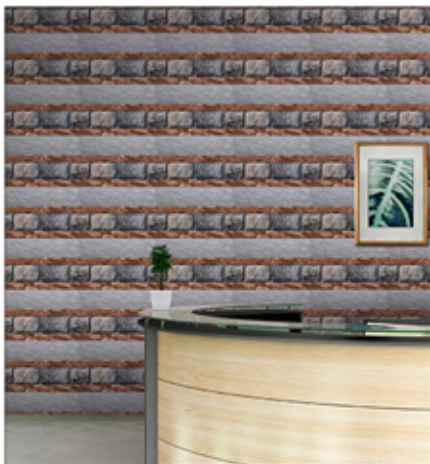

Digital Wall Tiles

100%
Waterproof

300 x 450 mm

57079 M

57080 M

57081 M

57082 M

Matt
Surface