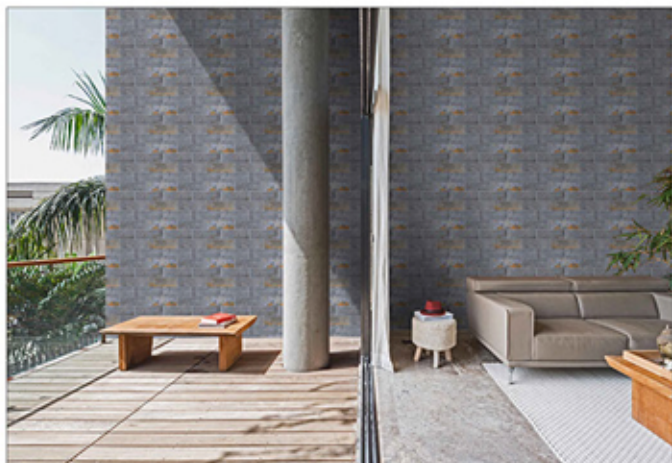

Matt
Surface

100%
Waterproof

Digital Wall Tiles

300 x 450 mm