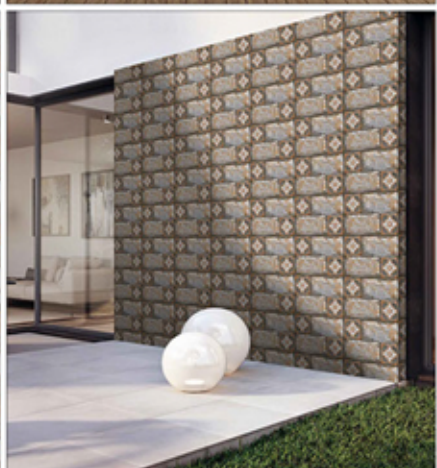

Matt
Surface

100%
Waterproof

Digital Wall Tiles

300 x 450 mm