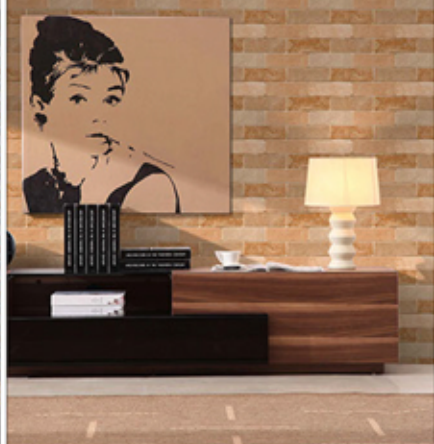

Matt
Surface

100%
Waterproof

Digital Wall Tiles

300 x 450 mm