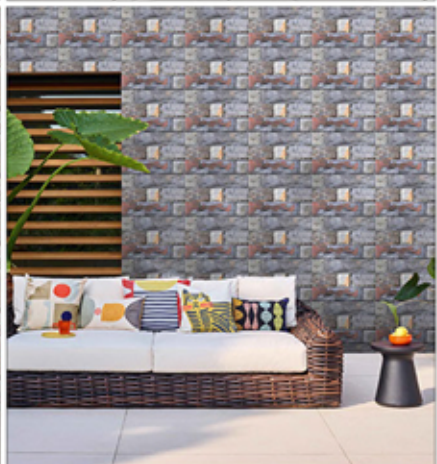

300 x 450 mm

57067 M

57068 M

57069 M

57070 M

Matt
Surface

Digital Wall Tiles

100%
Waterproof