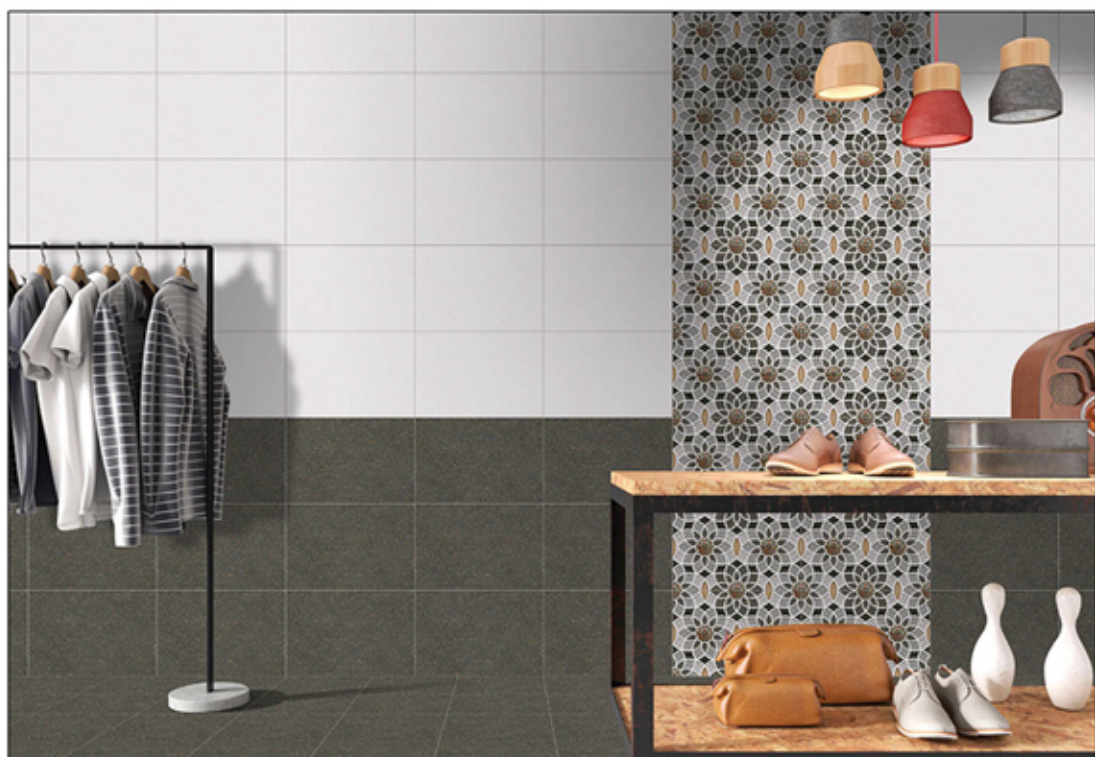

Matt
Surface

100%
Waterproof

Digital Wall Tiles

300 x 450 mm