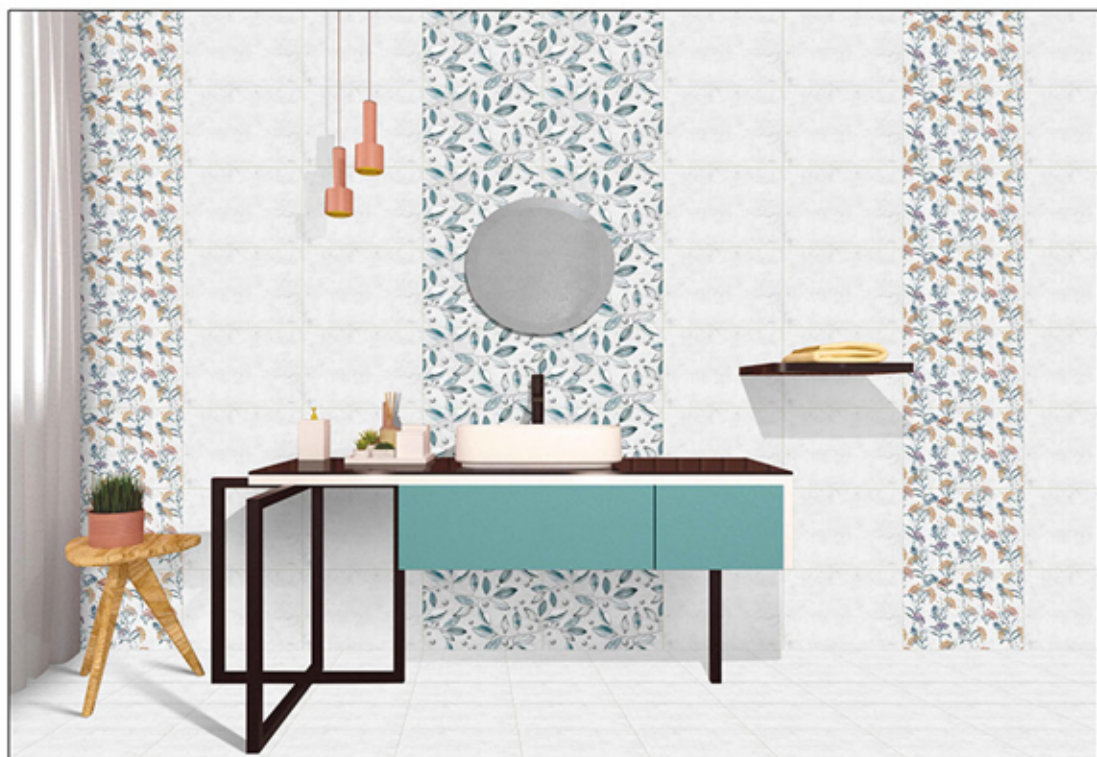

Matt
Surface

100%
Waterproof

Digital Wall Tiles

300 x 450 mm