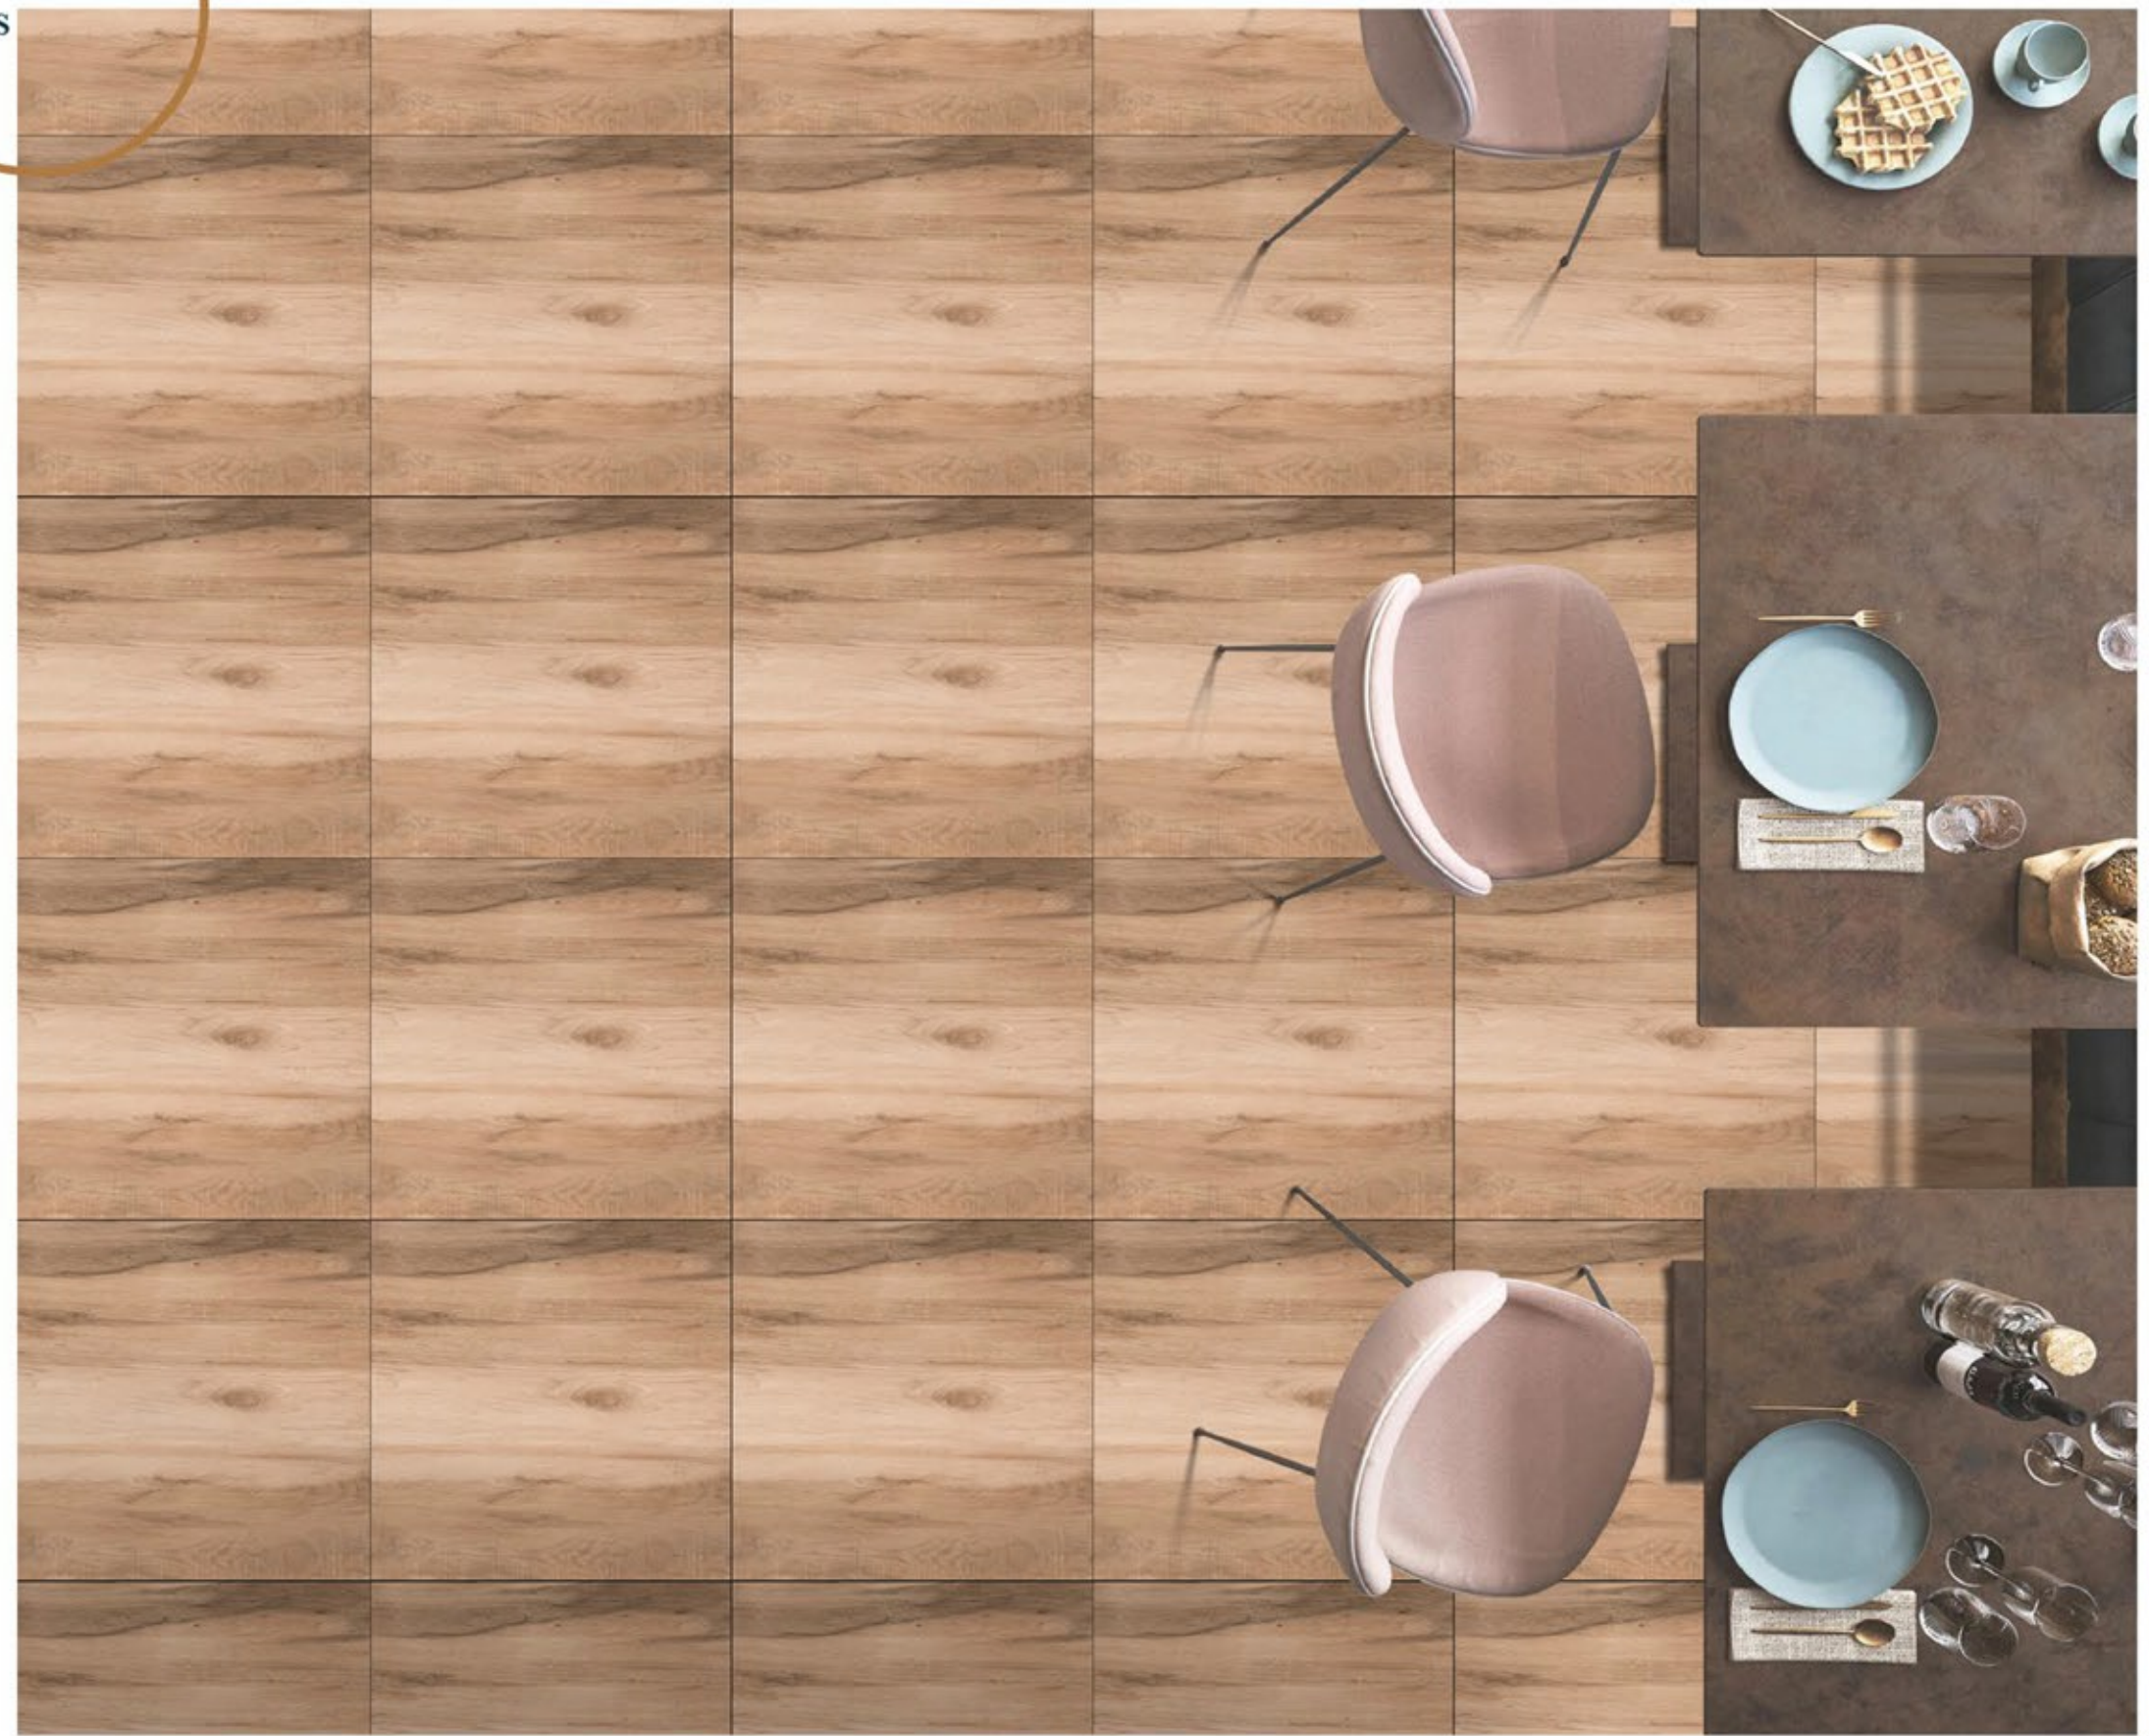

600X600 MM

ELISH BROWN

PORCELINE TILES

600X600 MM

ELITE WOOD

PORCELINE TILES

600X600 MM

EXOTIC STRIP