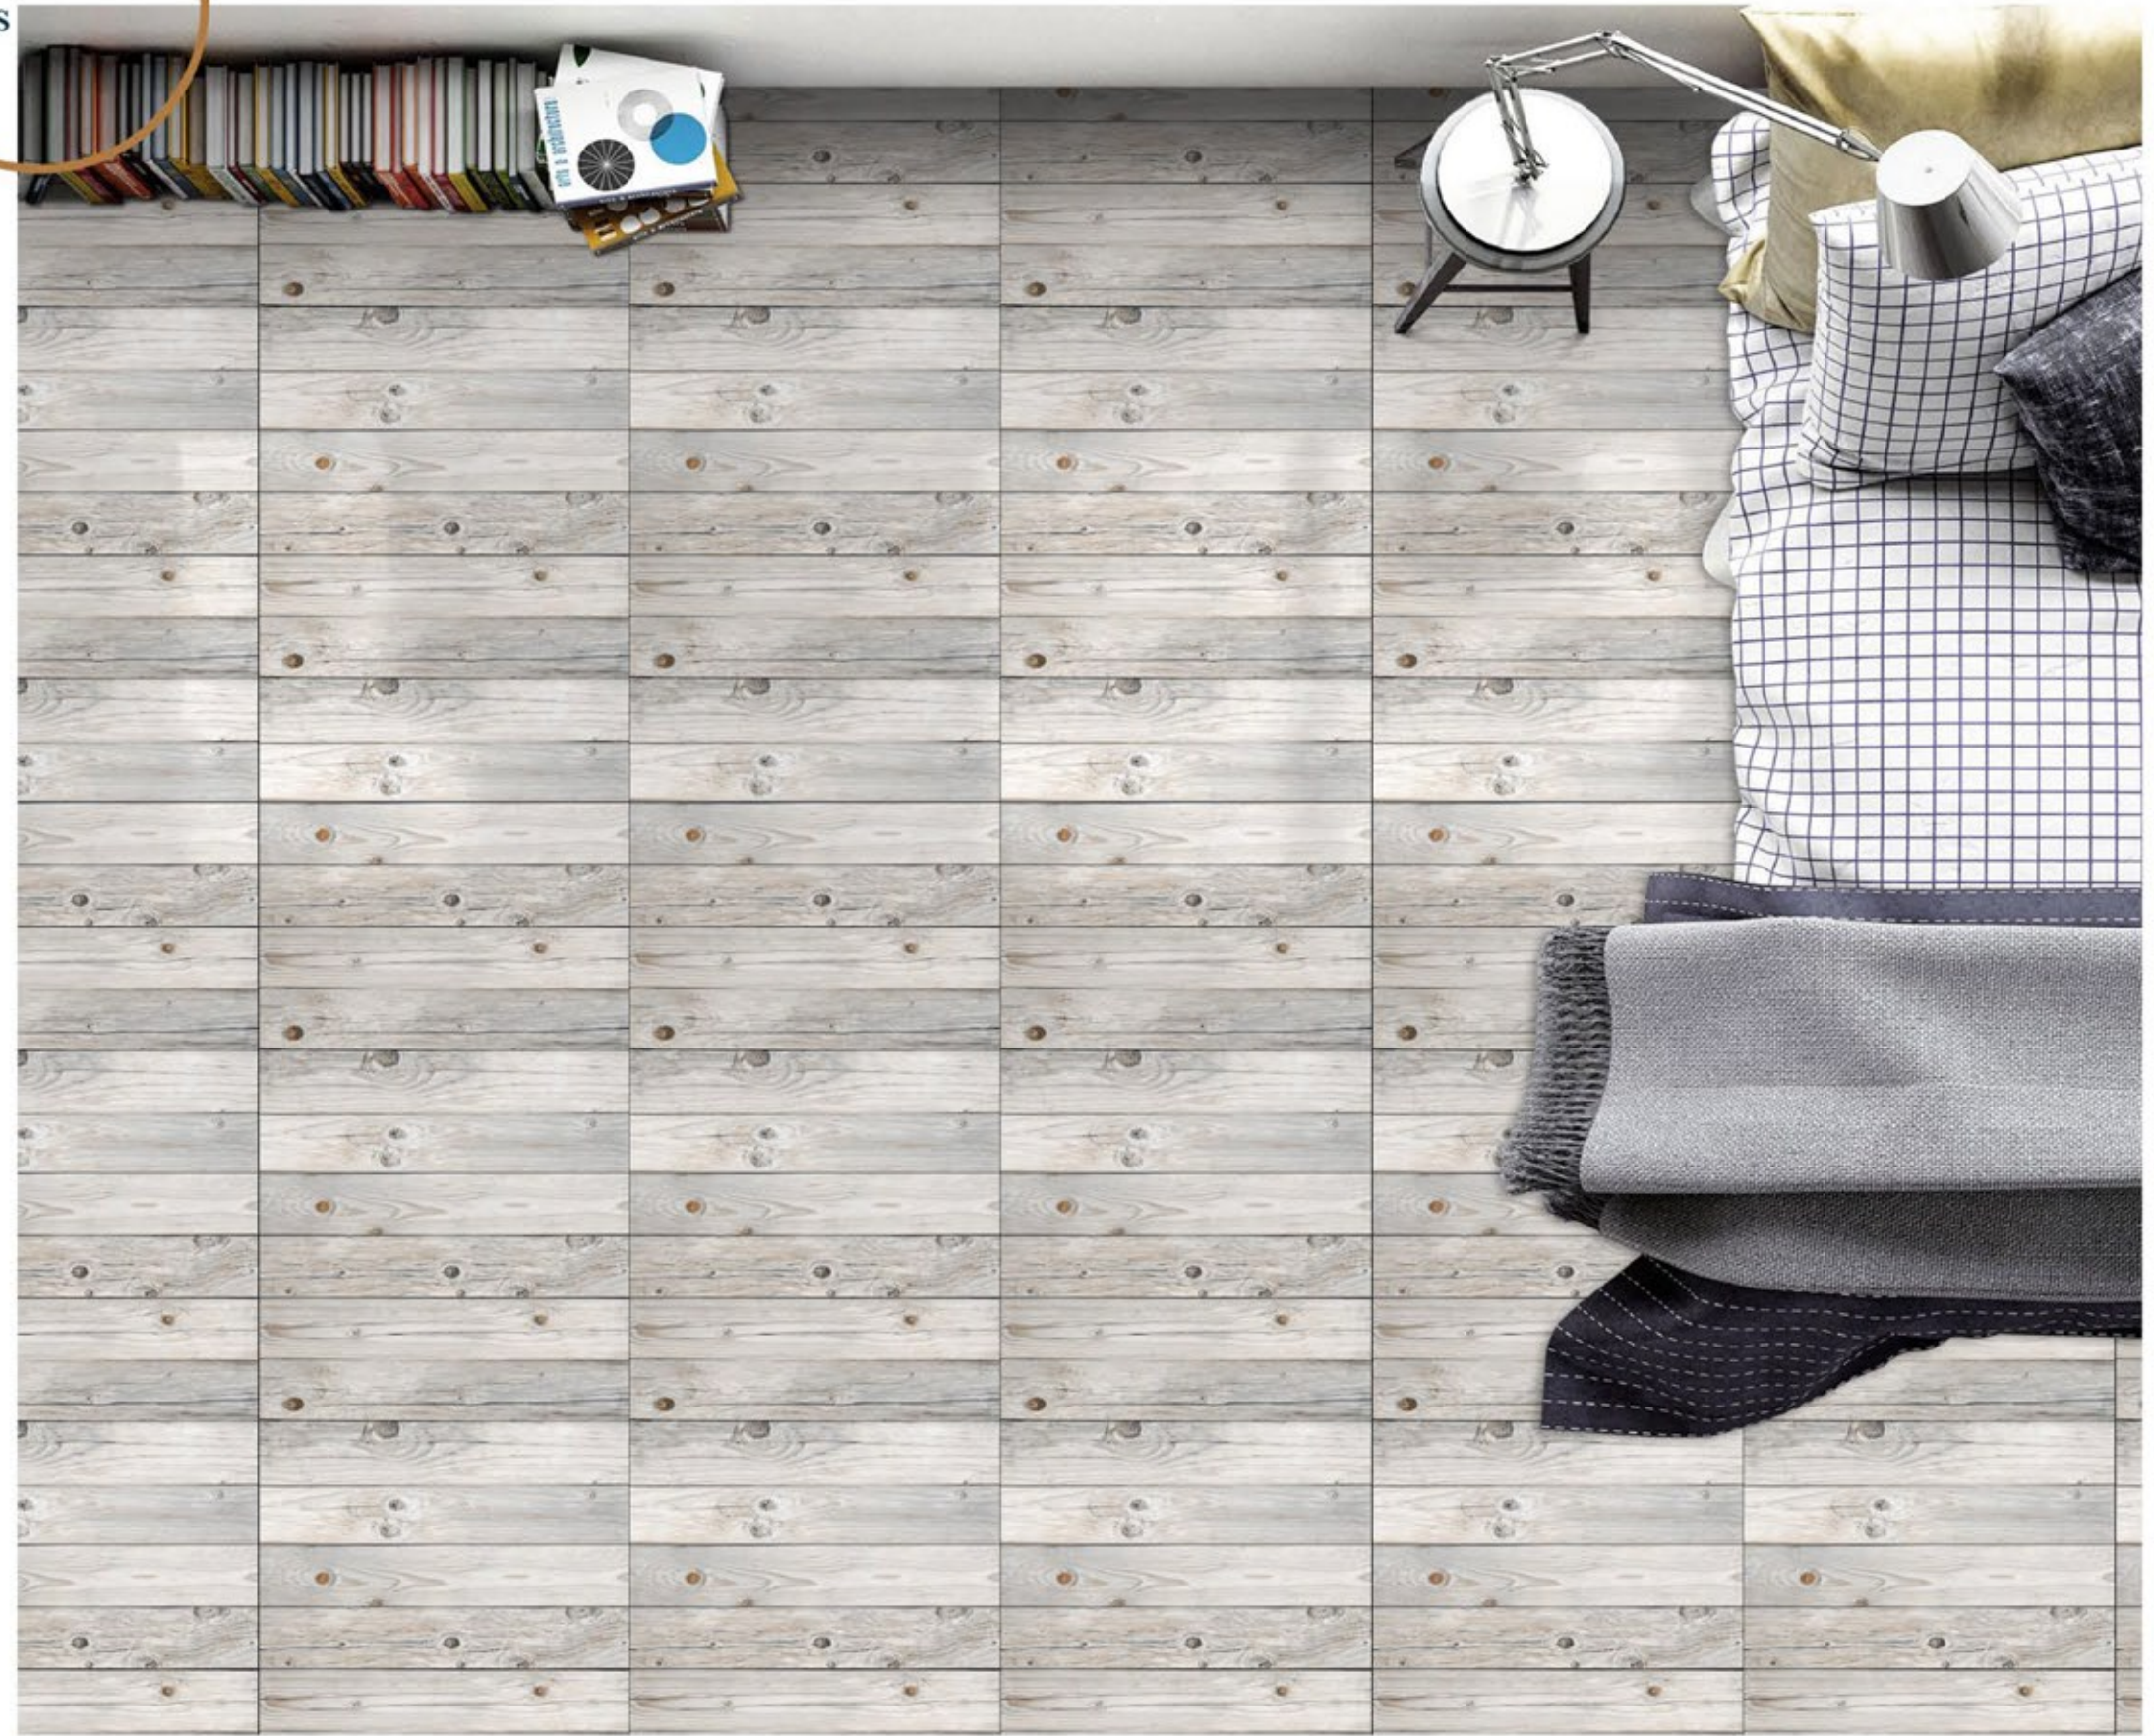

PORCELINA TILES

600X600 MM