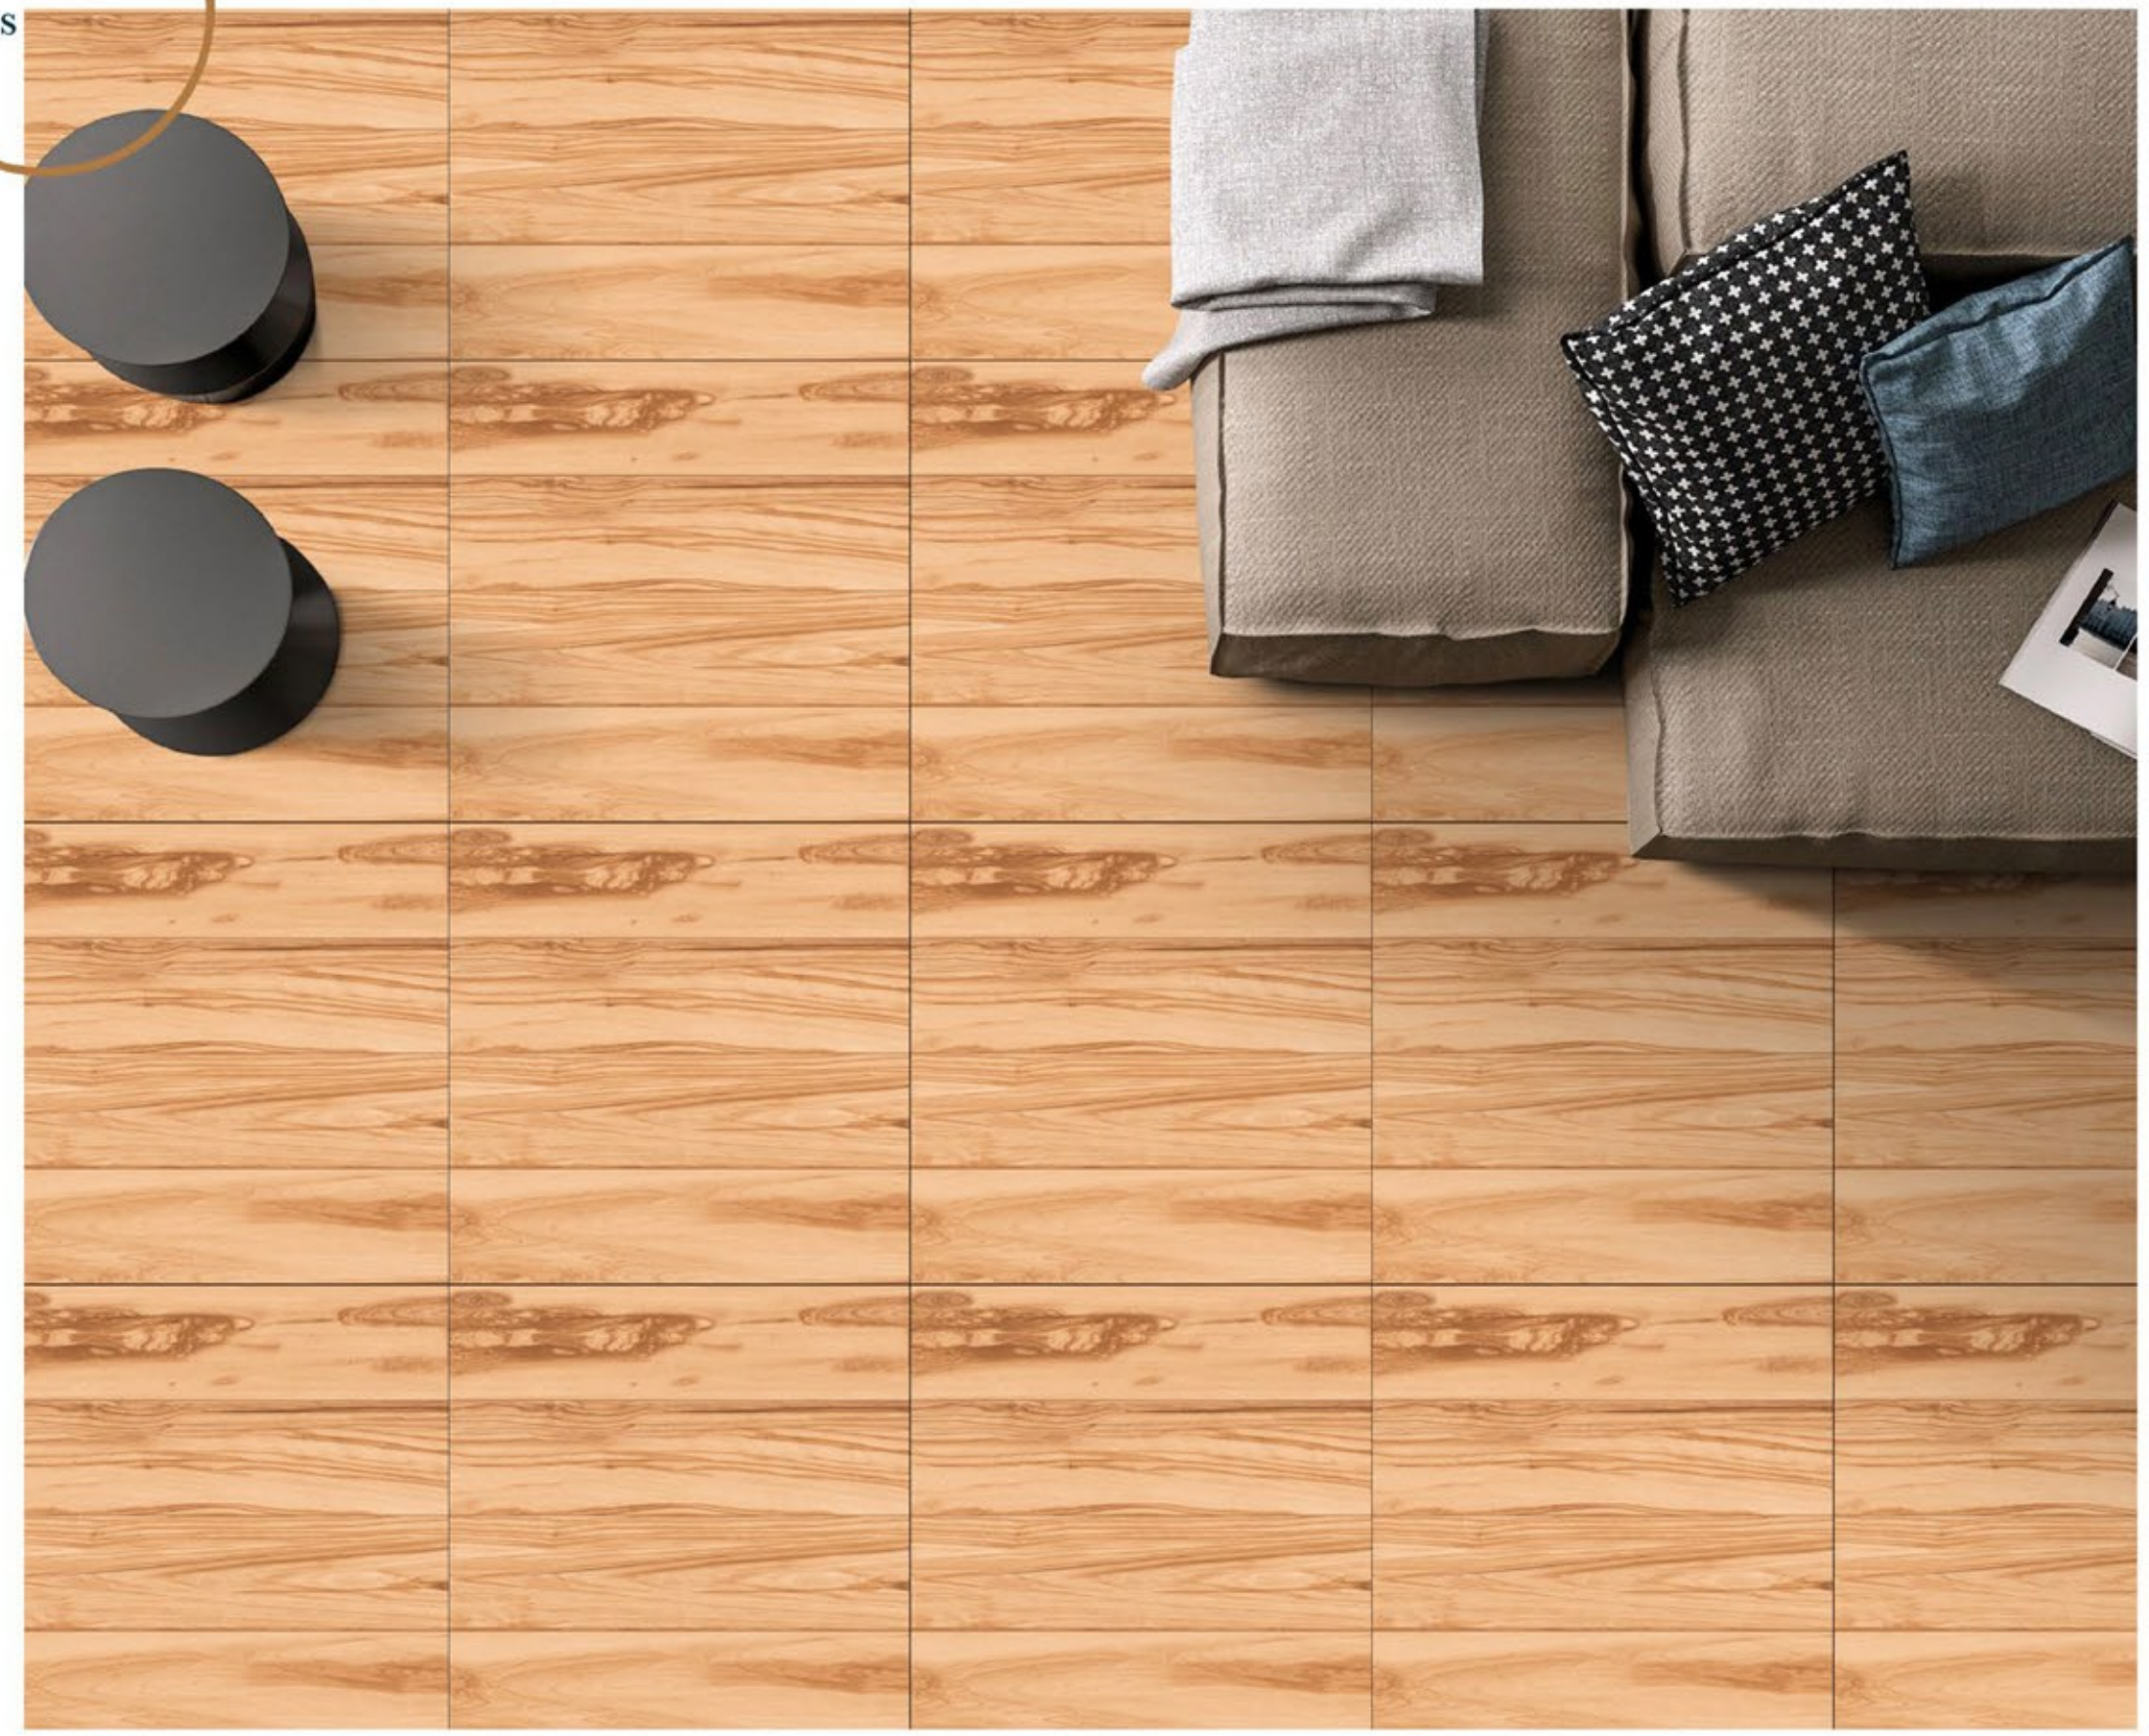

PORCELINE TILES

600X600 MM

EXOTIC WOOD

PORCELAIN TILES

600X600 MM

MATT
SERIES

FABIA STRIP

PORCELINE TILES