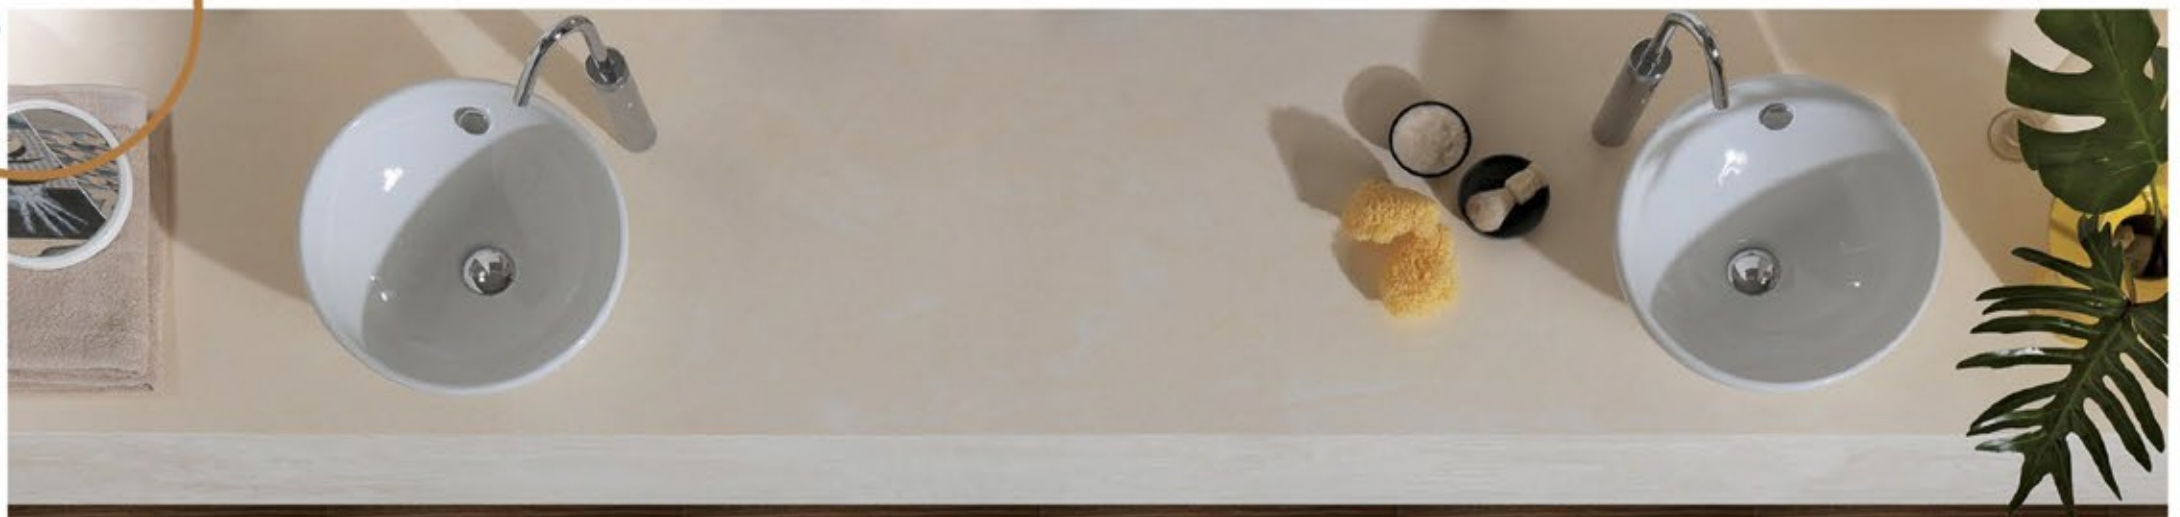

LENOX WOOD STREEP

PORCELINE TILES

600X600 MM

MATT
SERIES

LEPANTO WOOD

PORCELINE TILES

600X600 MM

LEXINGTON BROWN