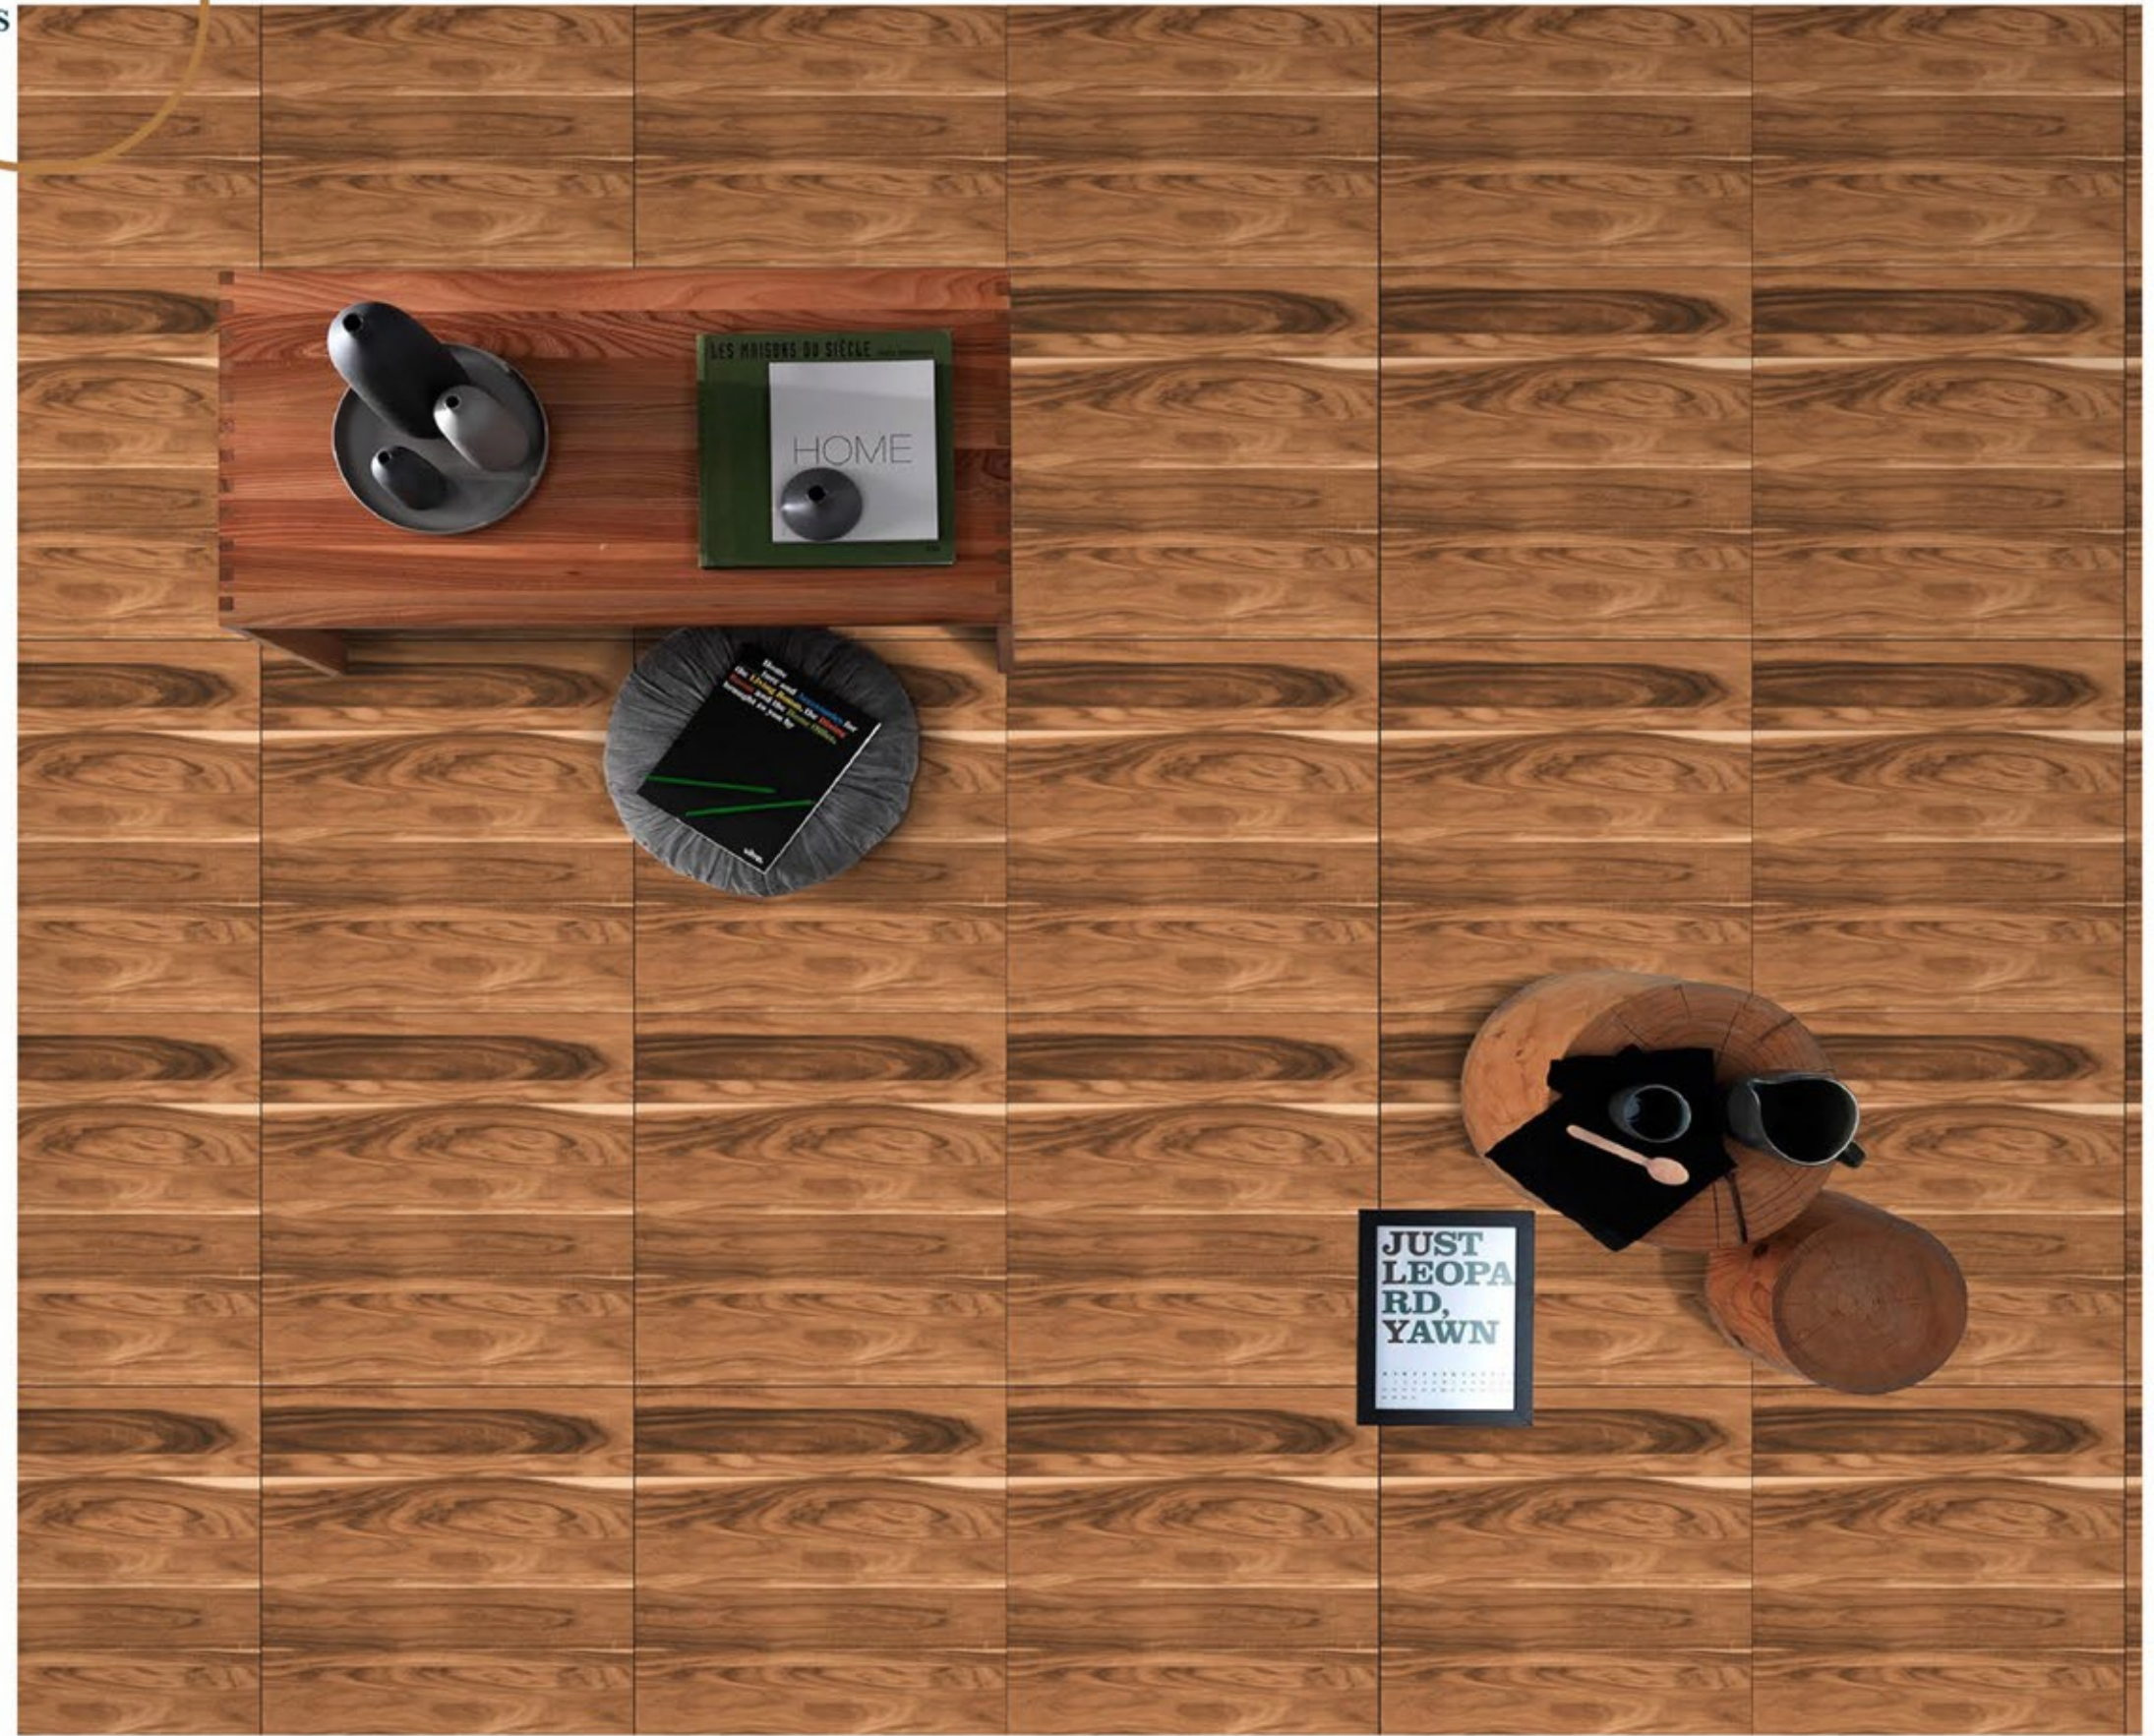

PORCELAIN TILES

600X600 MM