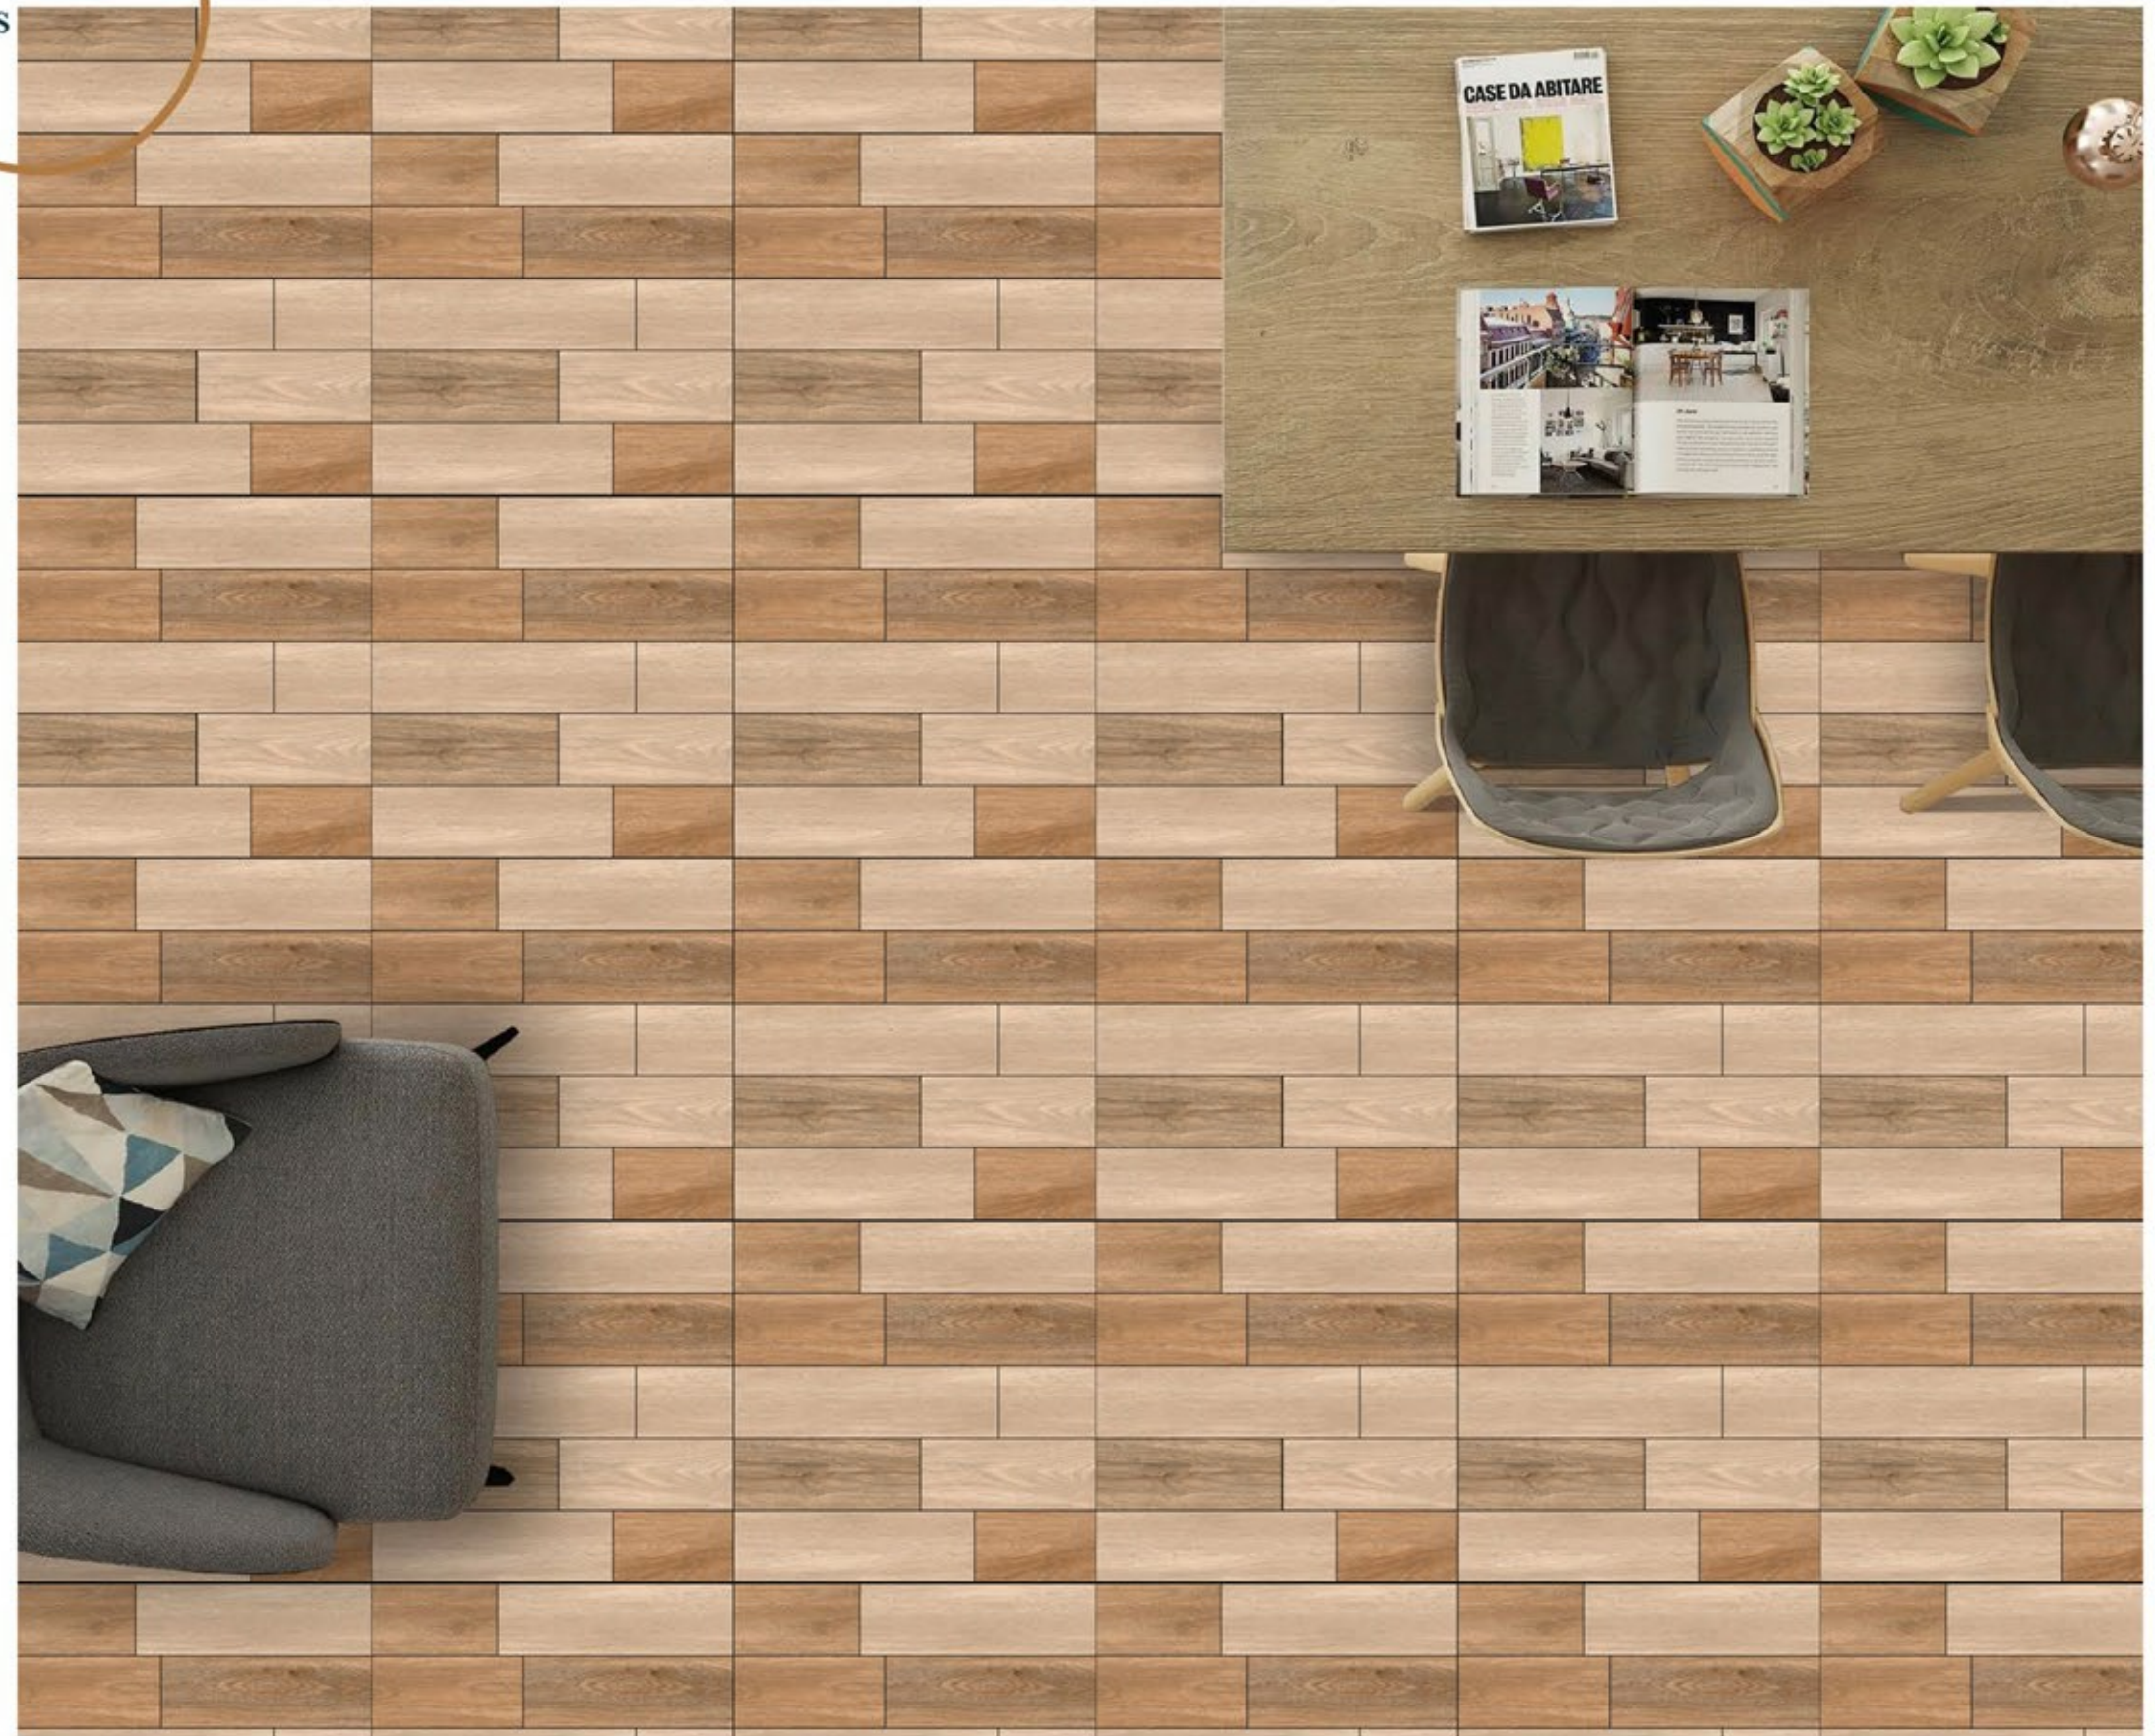

PORCELINE TILES

600X600 MM