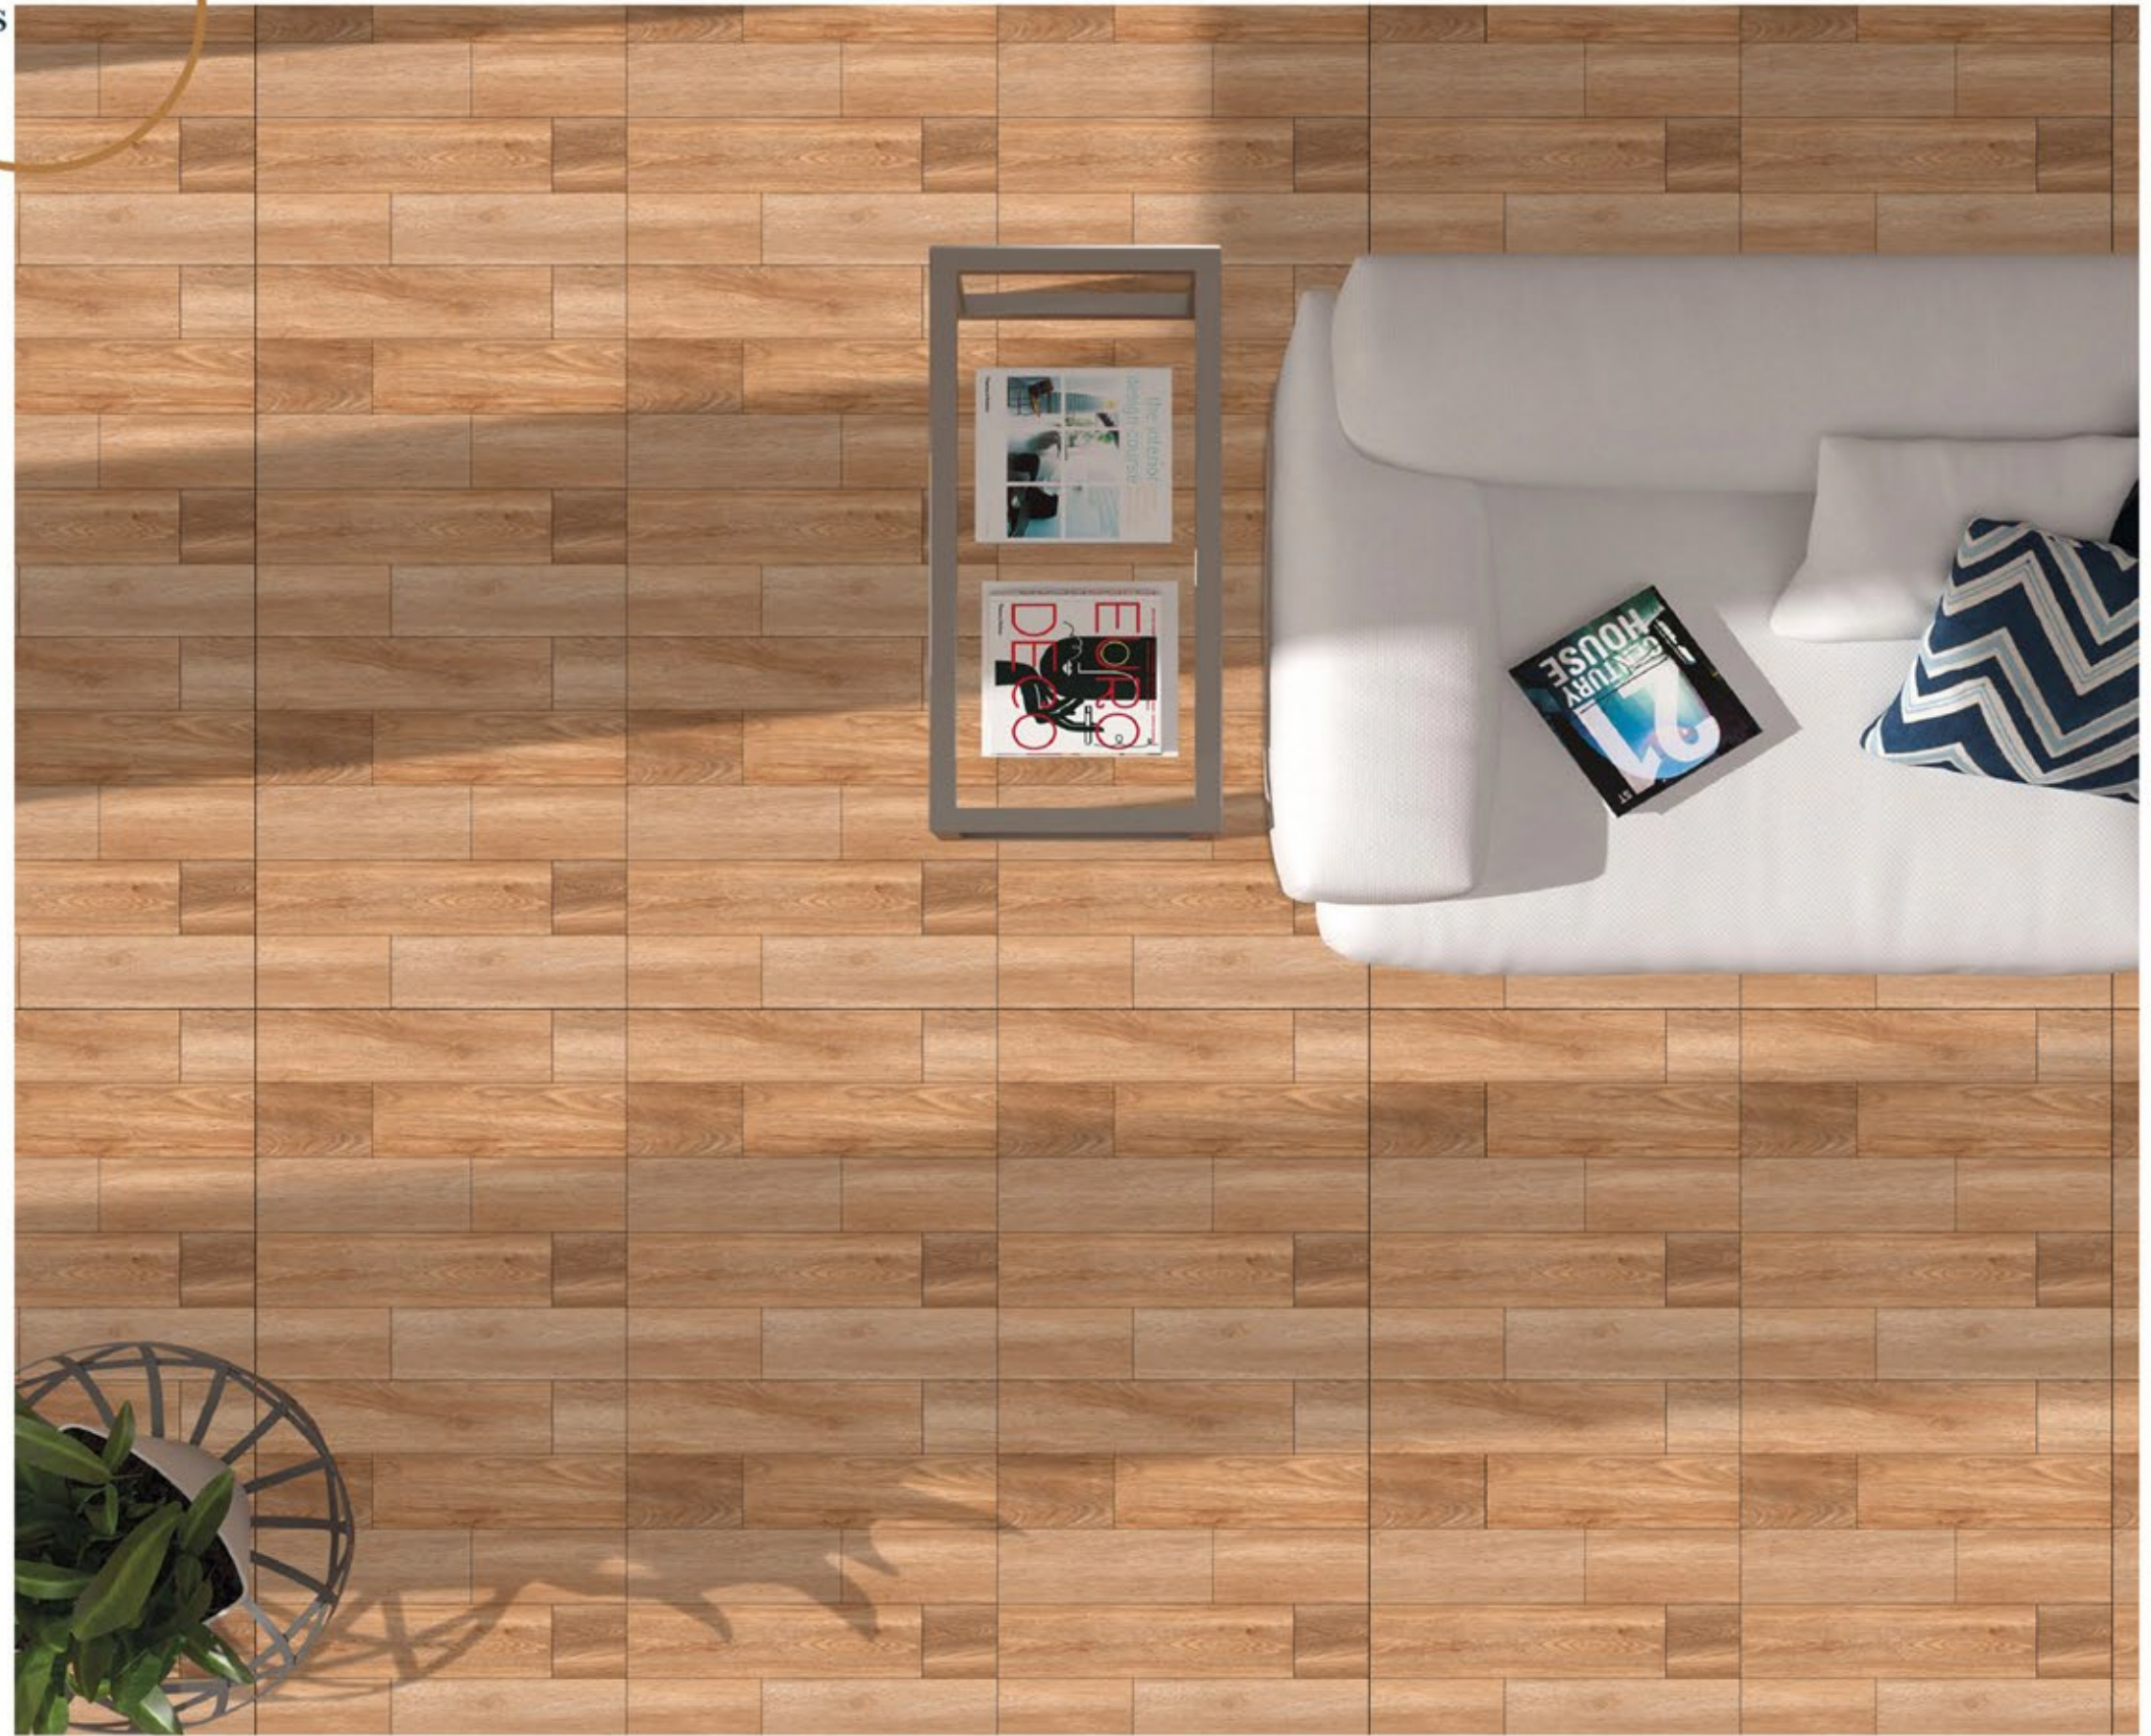

600X600 MM

ELISH BROWN

PORCELINE TILES

600X600 MM

ELITE WOOD

PORCELINE TILES

600X600 MM

EXOTIC STRIP