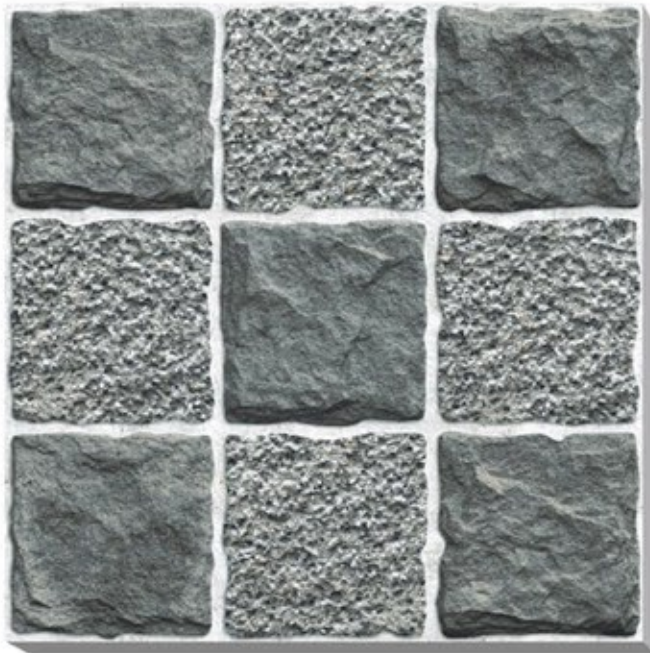

CASTLE GREY