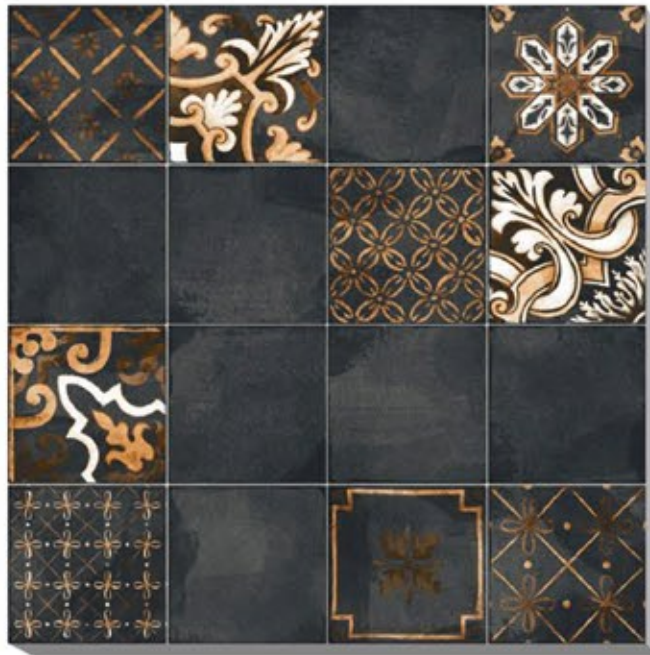

GRANITO LLP

Dreams Come True

MATT
SERIES

CHARCOAL BLACK