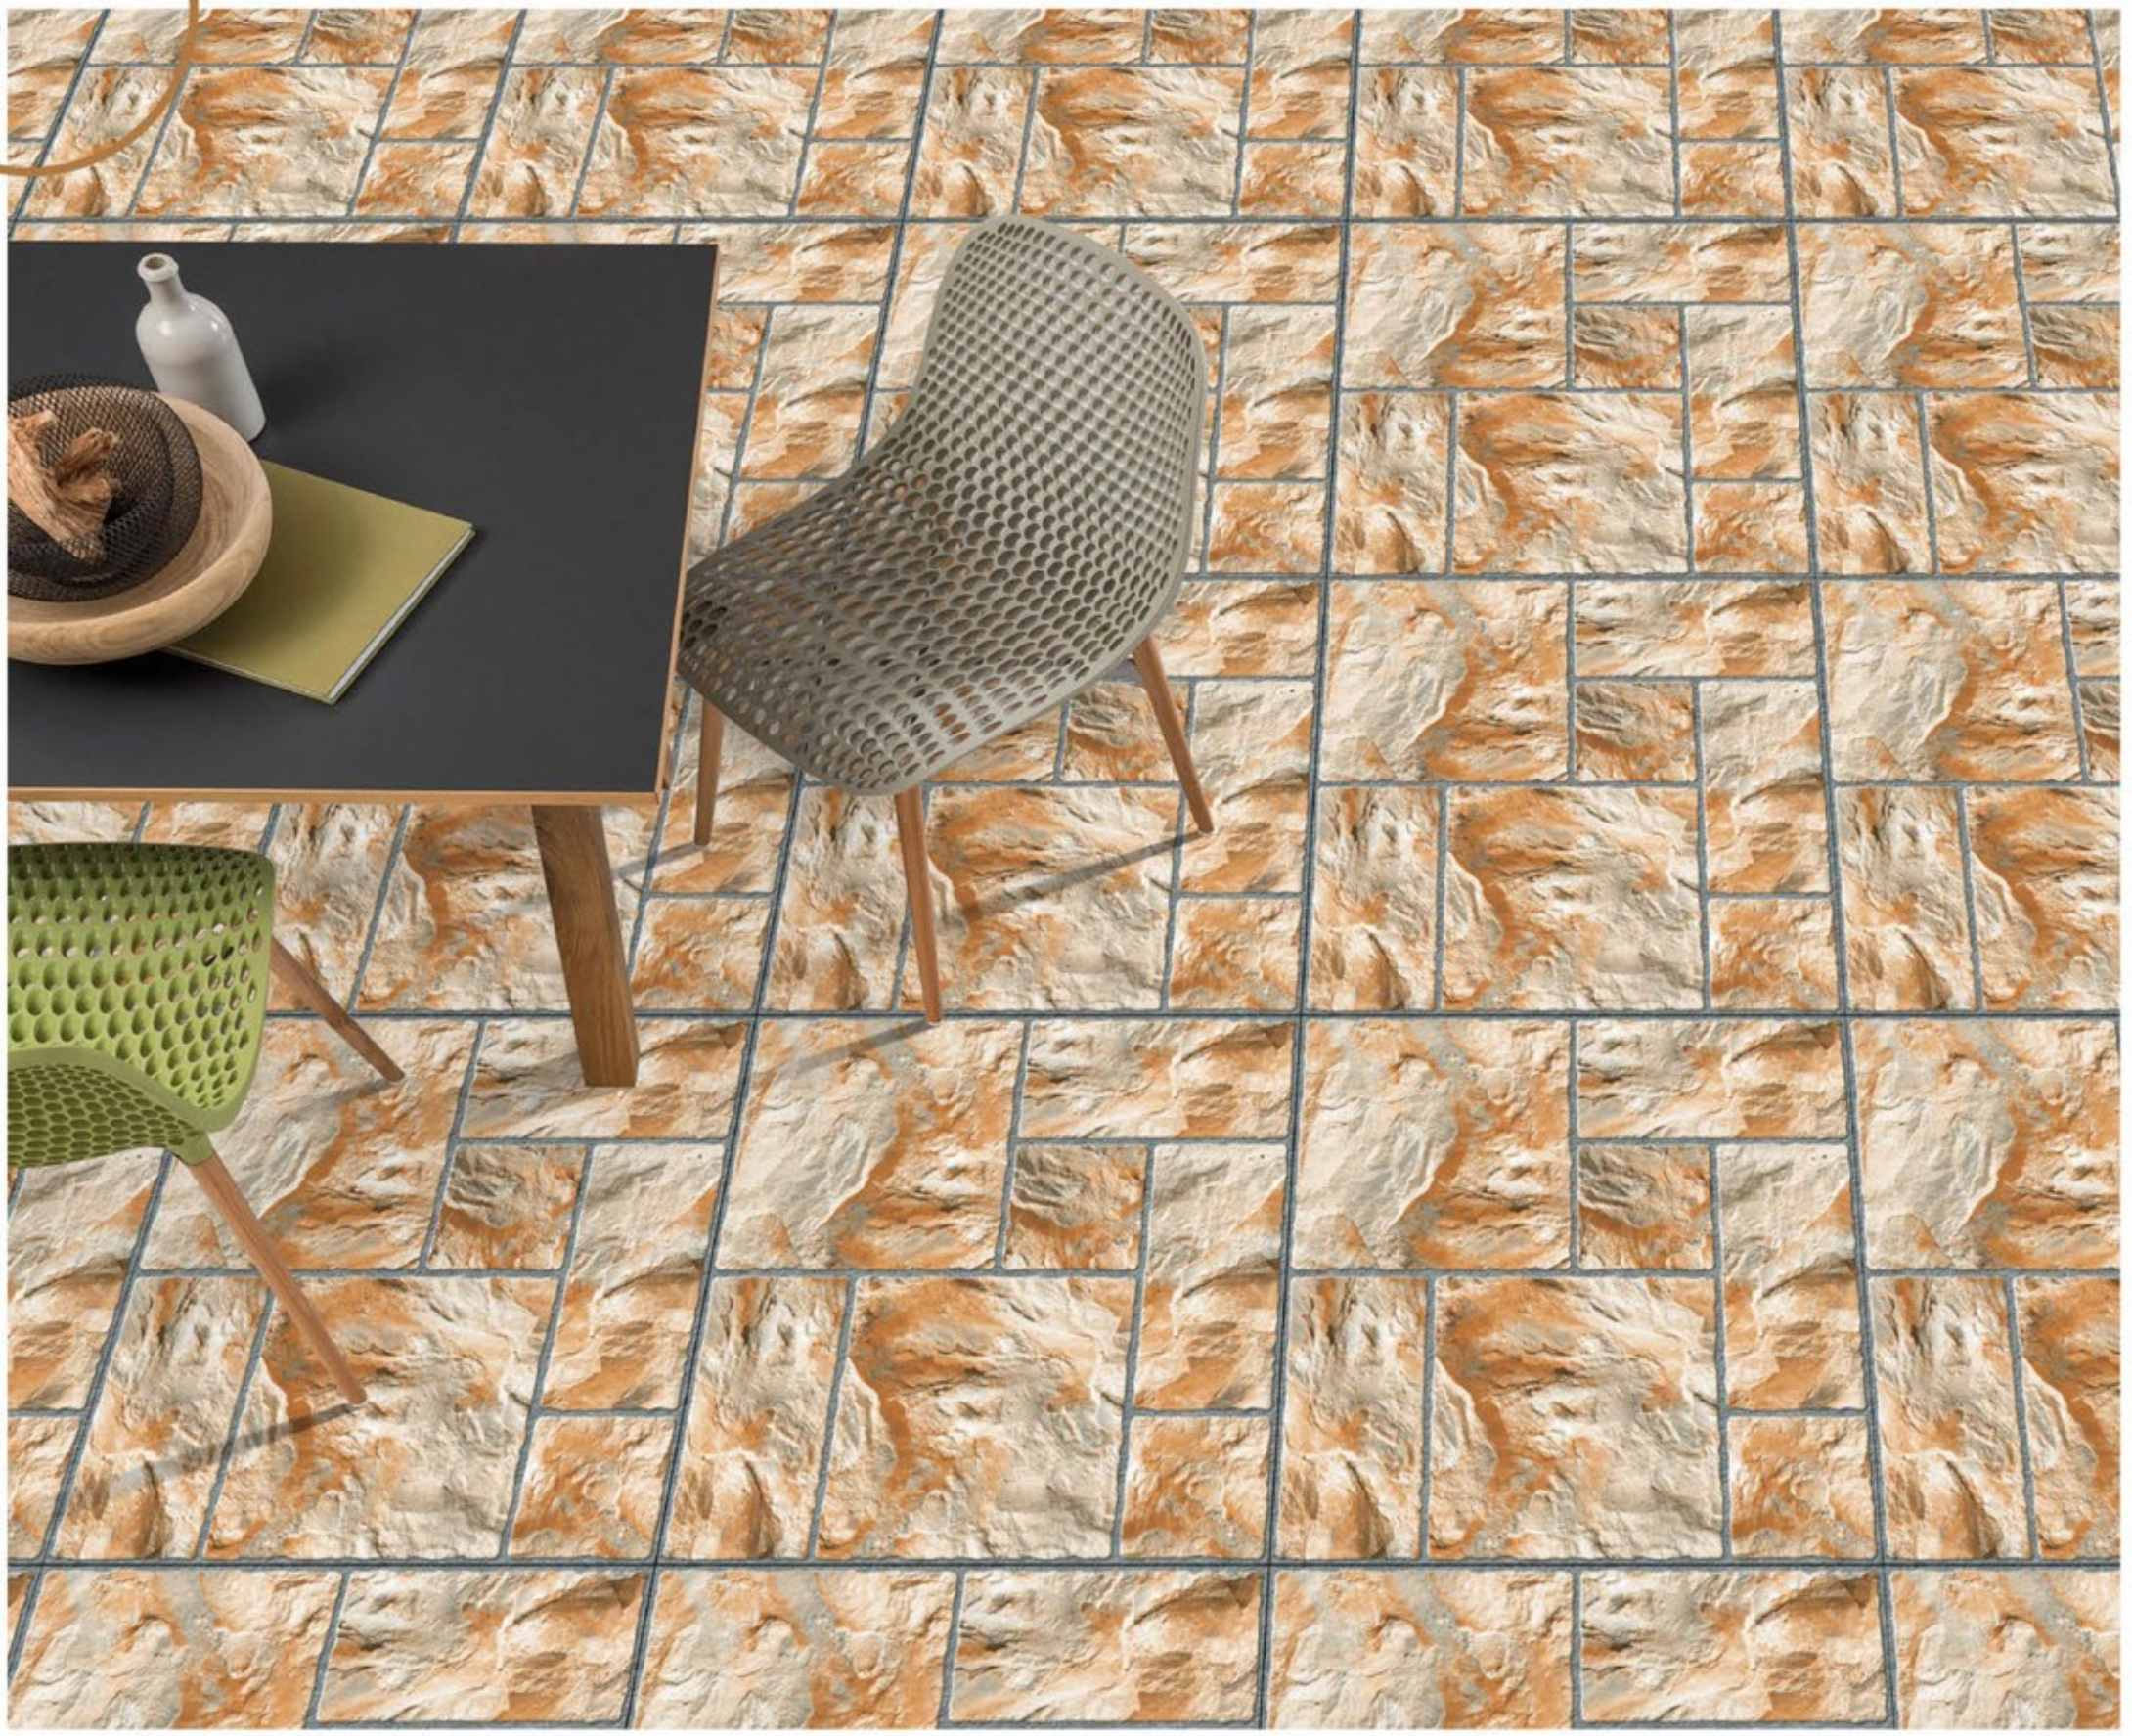

**MATT**  
SERIES

**ATLANTIC BROWN**

**PORCELINE TILES**

**600X600 MM**

**BLOCOS BEIGE**

**PORCELINE TILES**

**600X600 MM**

**CASTLE BEIGE**