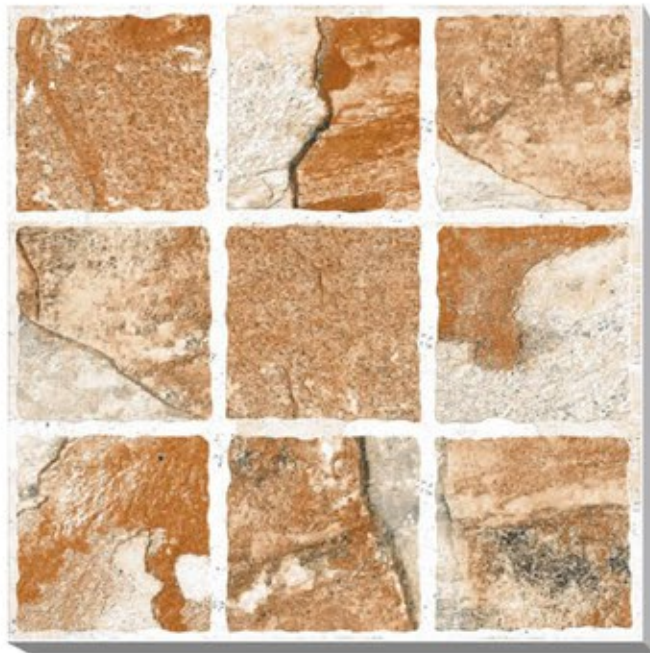

**MATT**  
SERIES

**ATLANTIC BROWN**

**PORCELINE TILES**

**600X600 MM**

**BLOCOS BEIGE**

**PORCELINE TILES**

**600X600 MM**

**CASTLE BEIGE**