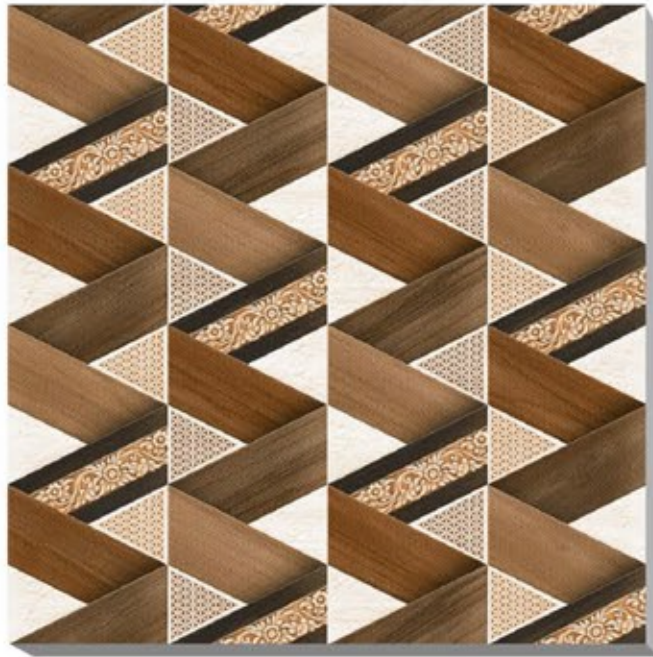

GRANITO LLP

Dreams Come True

MATT
SERIES

PINWHEEL BEIGE