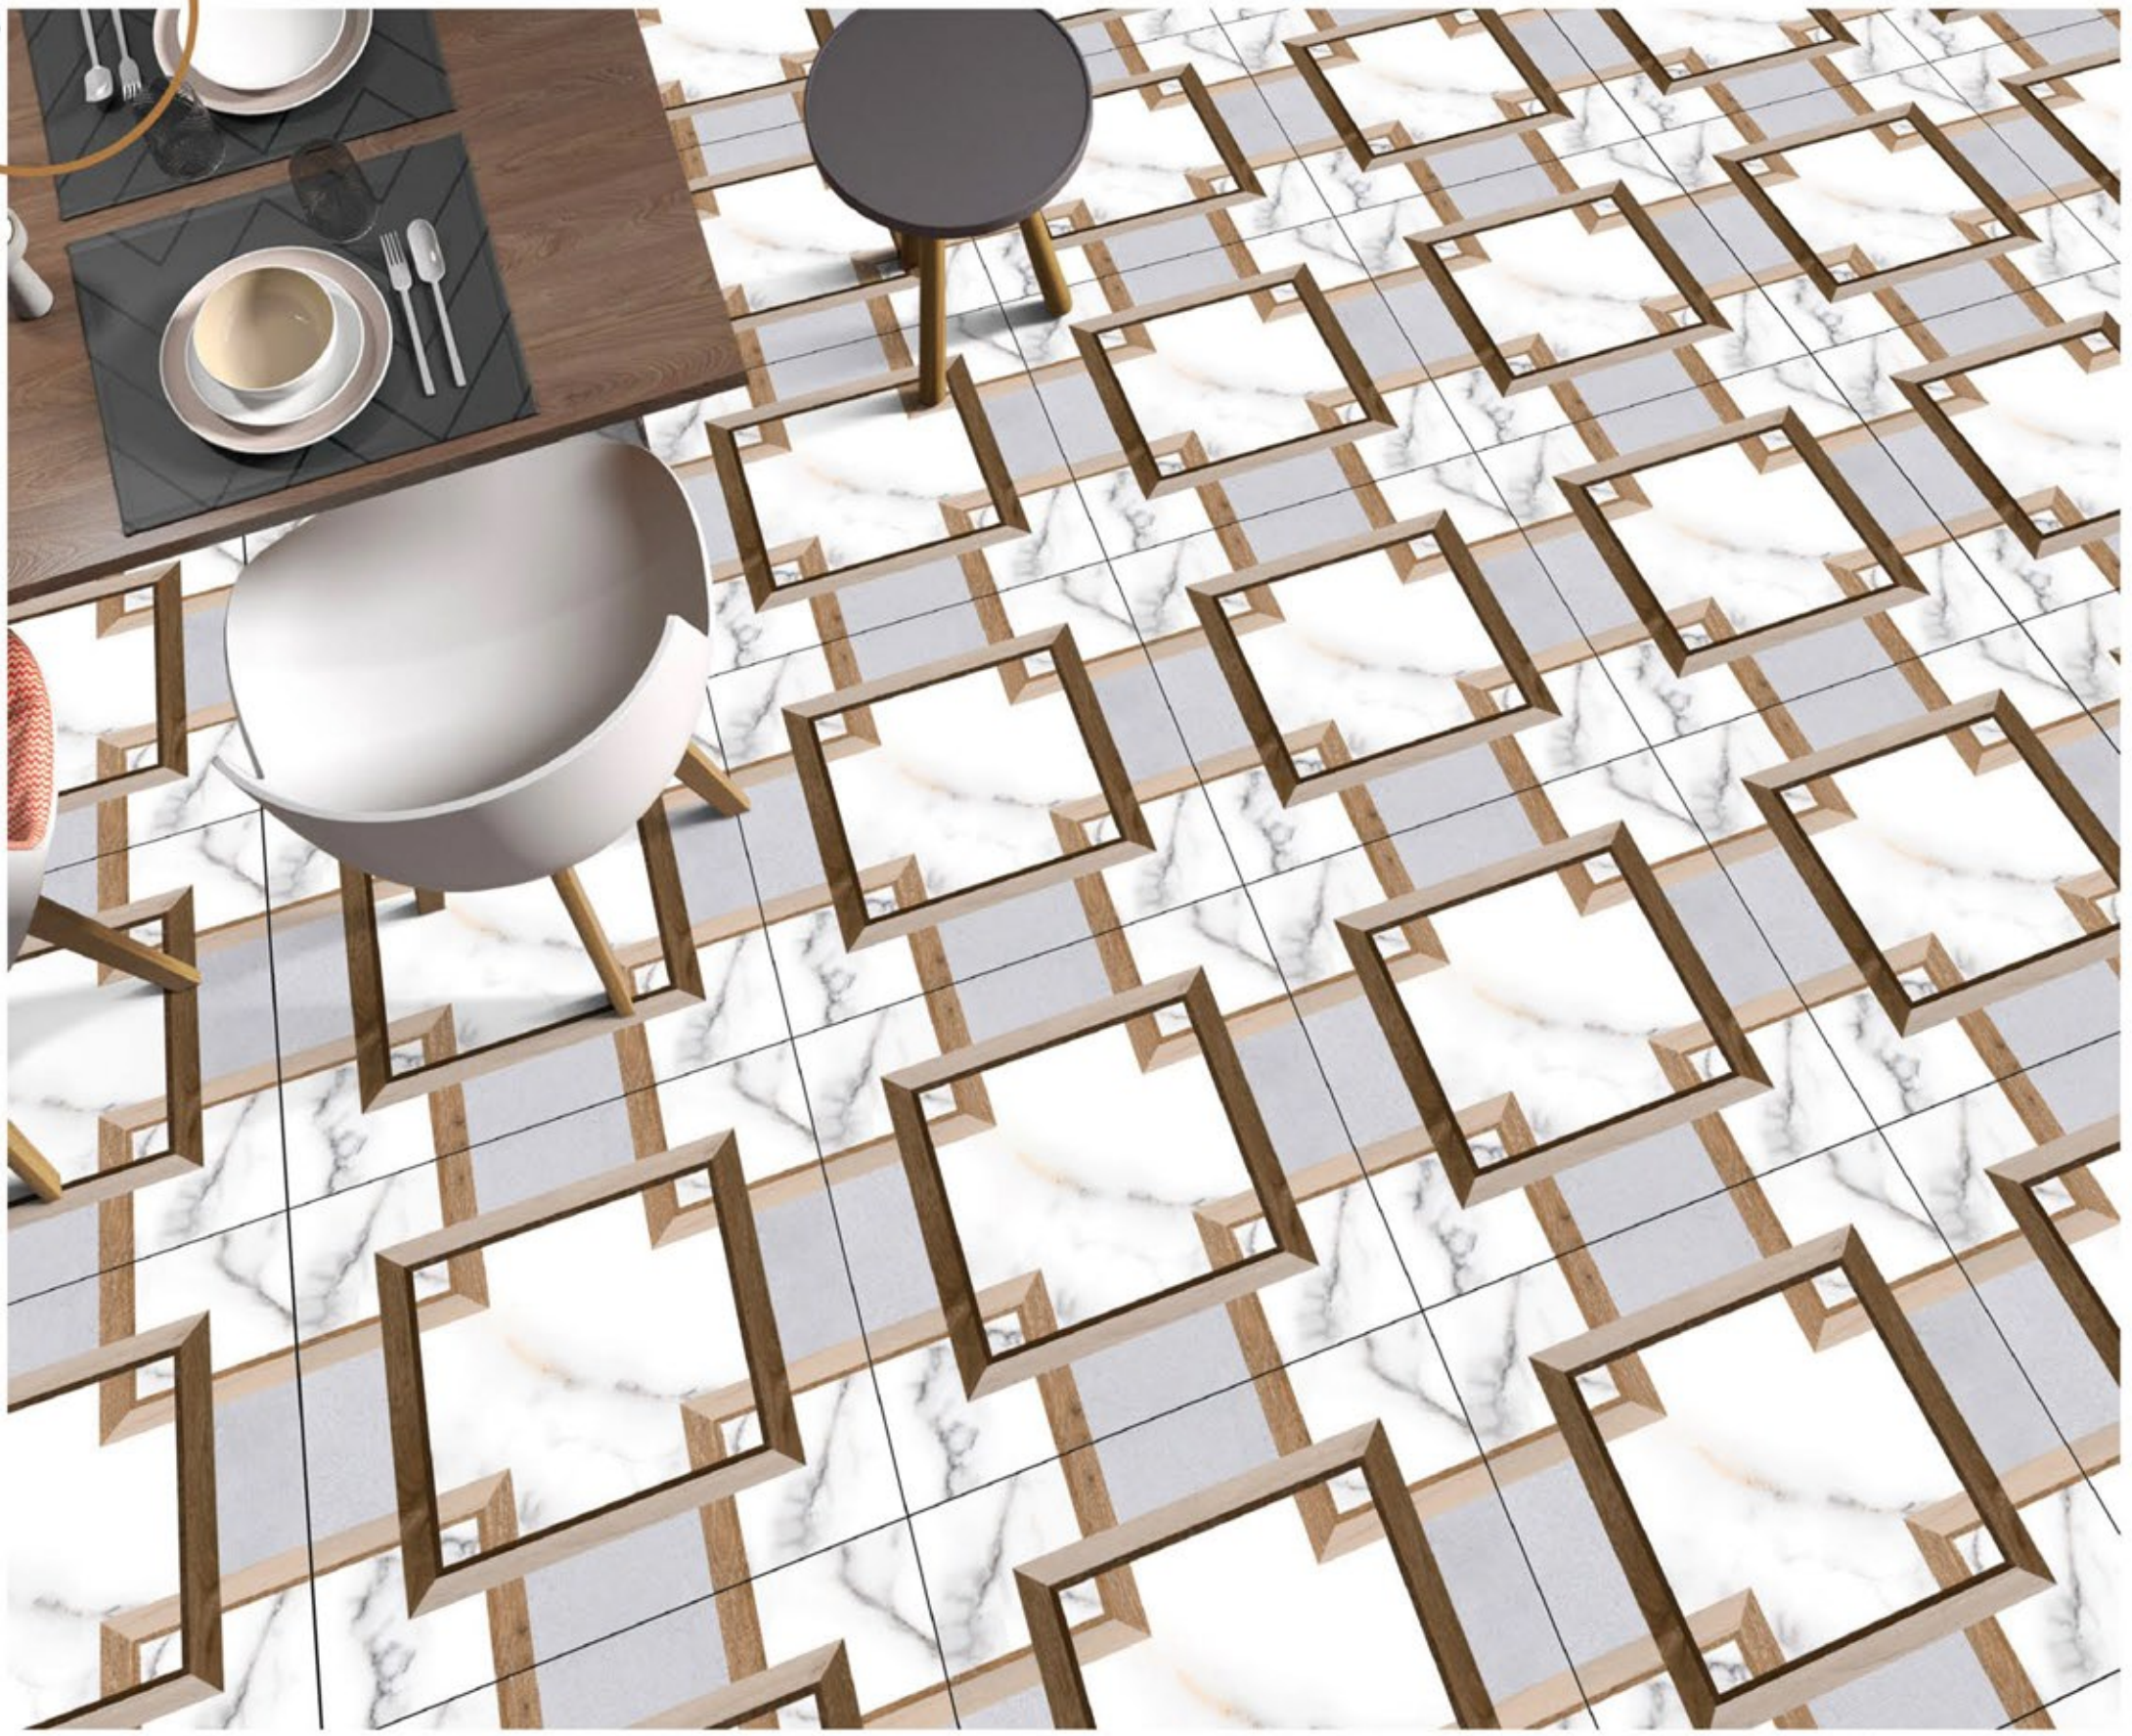

PORCELINE TILES

600X600 MM

CARLO BROWN

PORCELINE TILES

600X600 MM

MATT
SERIES

CERAMEL WHITE

PORCELINE TILES