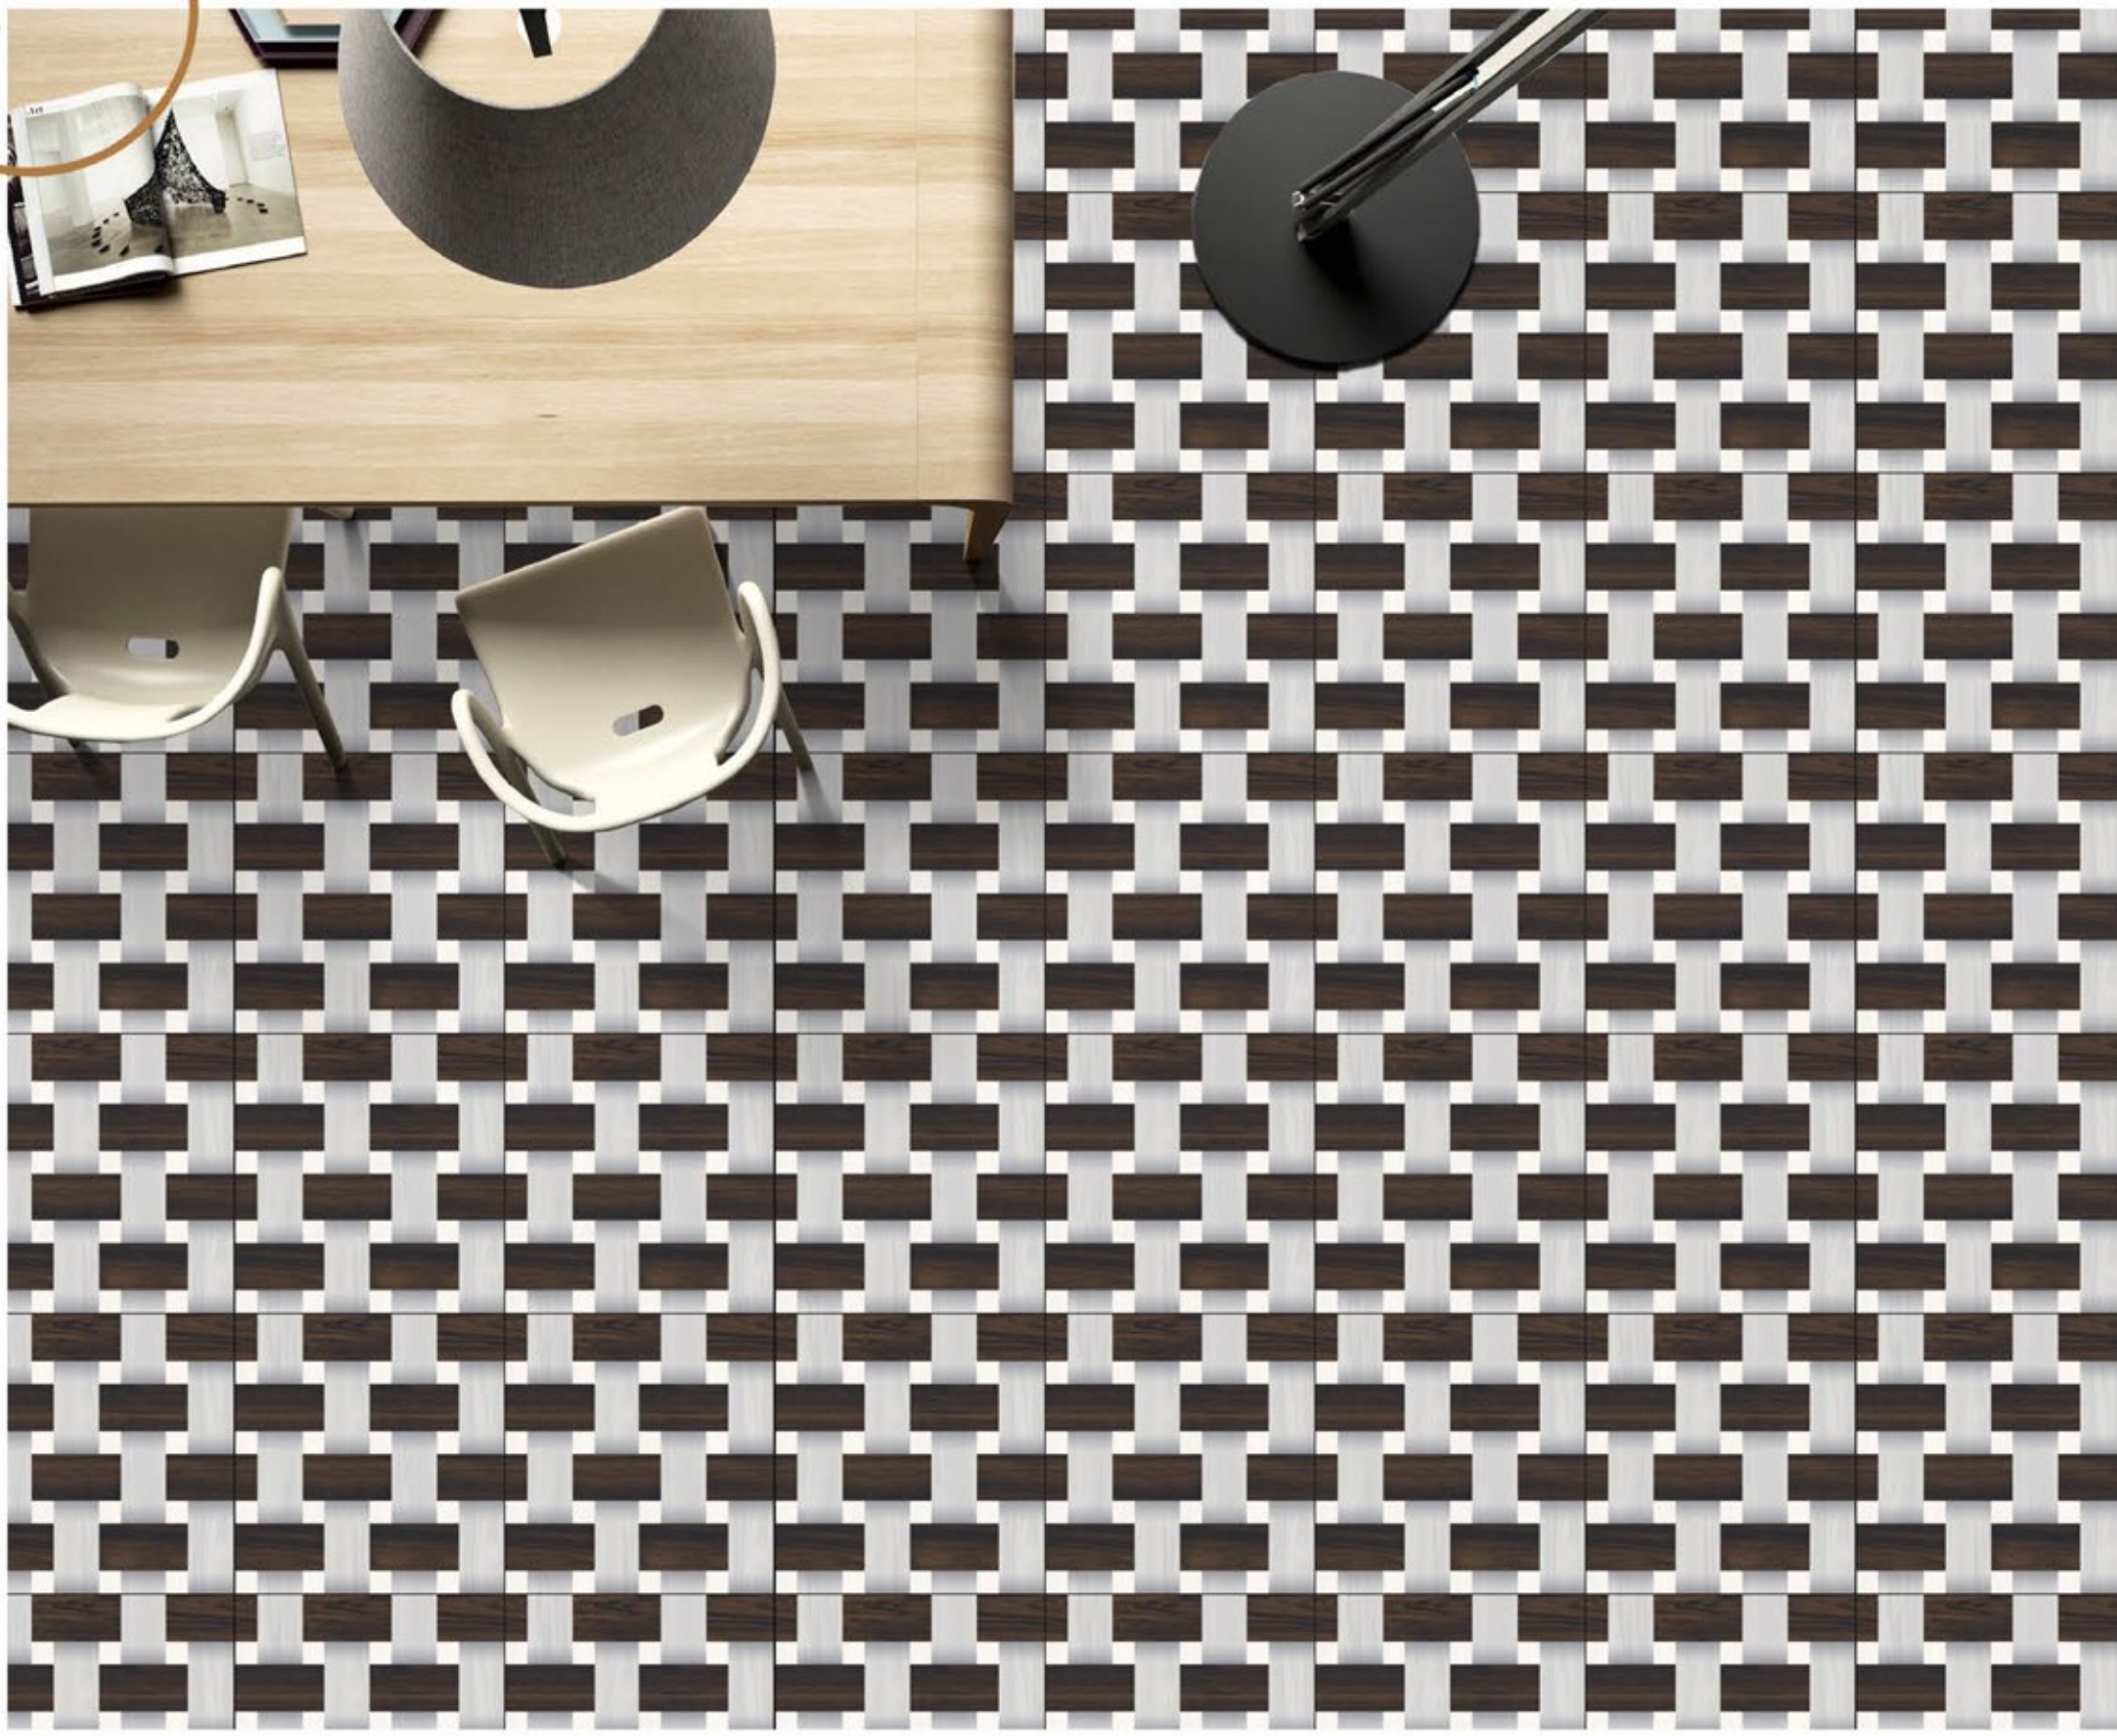

MATT
SERIES

OXFORD

PORCELINE TILES

600X600 MM