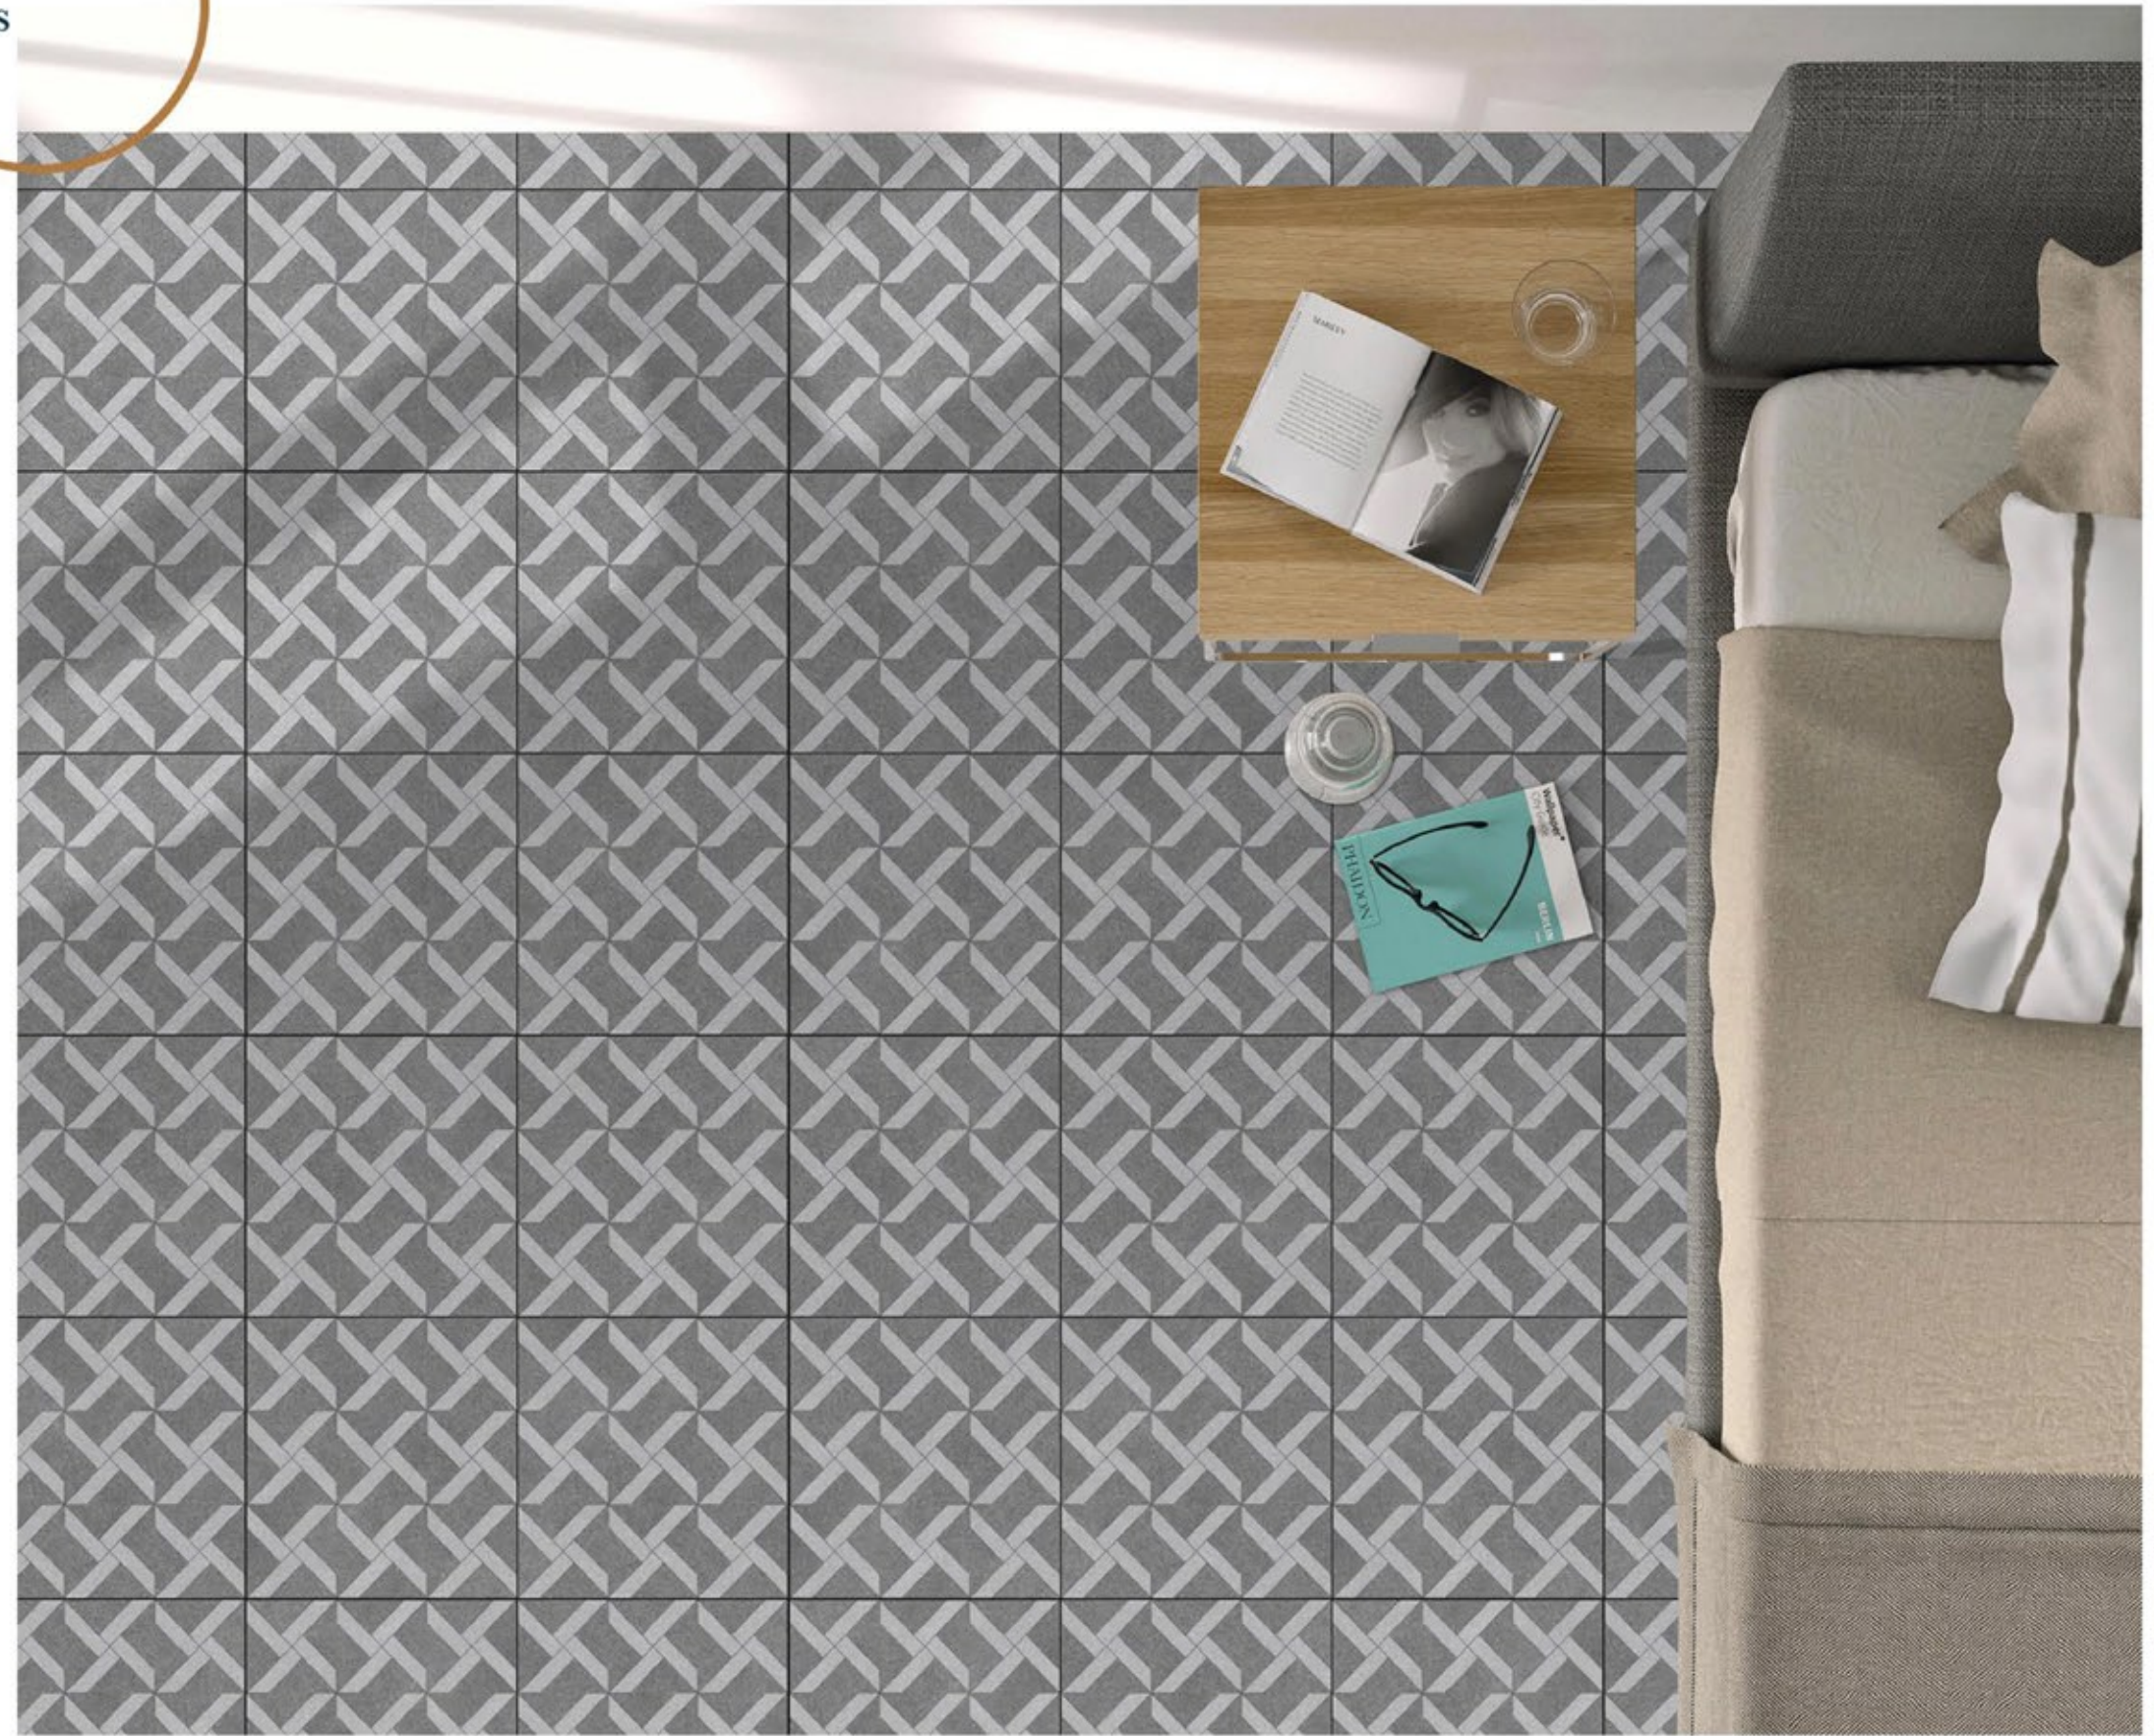

PORCELINE TILES

600X600 MM