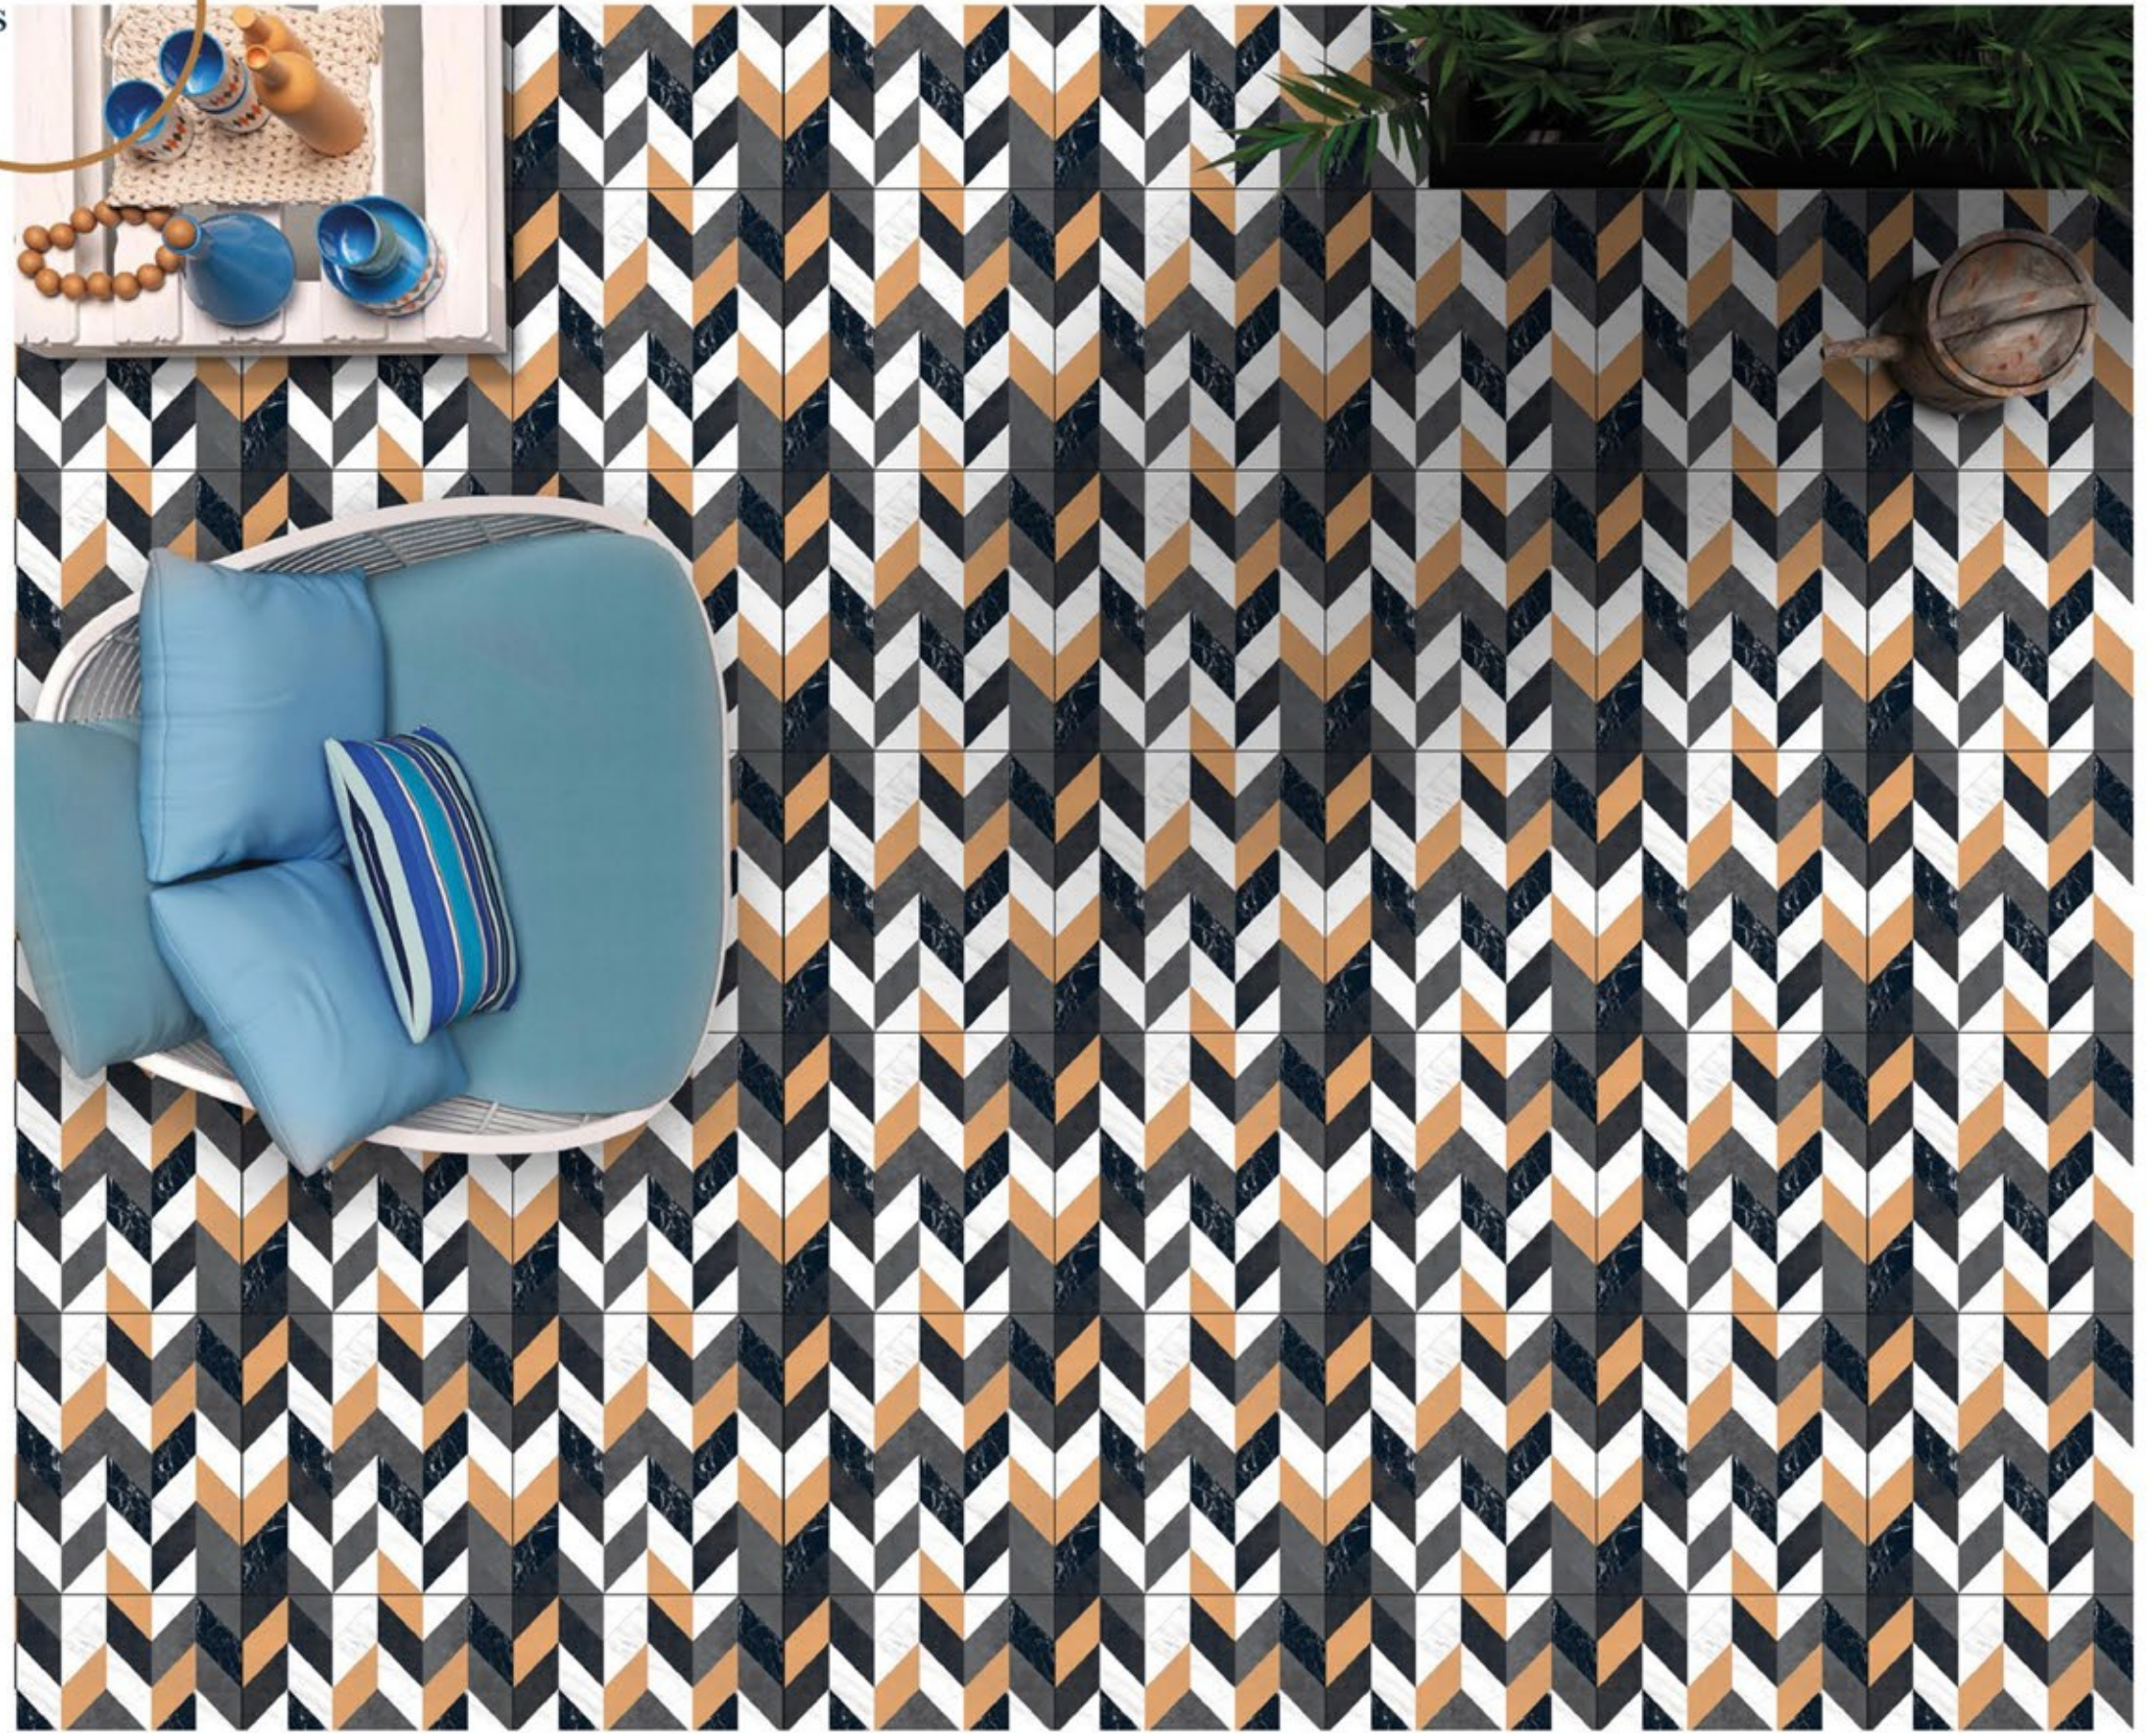

PORCELINE TILES

600X600 MM