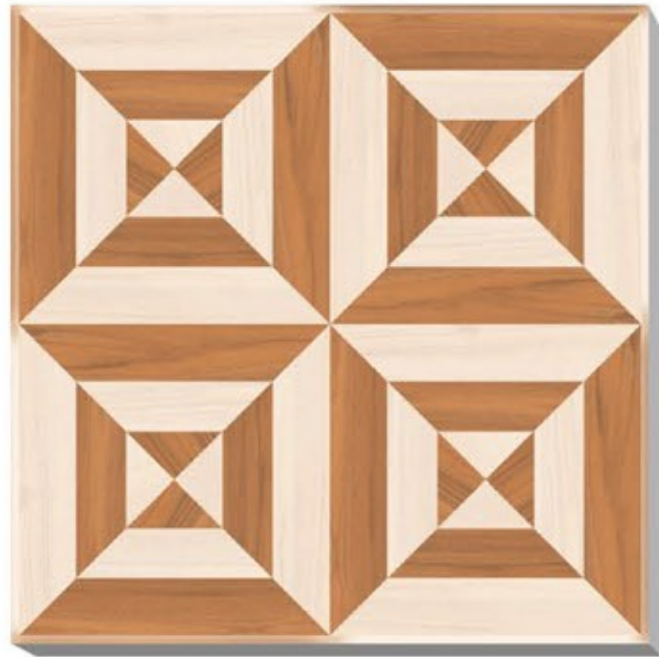

CIRCUIT GREY

PORCELAIN TILES

600X600 MM

COLTON GREY

PORCELINE TILES

600X600 MM

FREM WOOD

PORCELAIN TILES