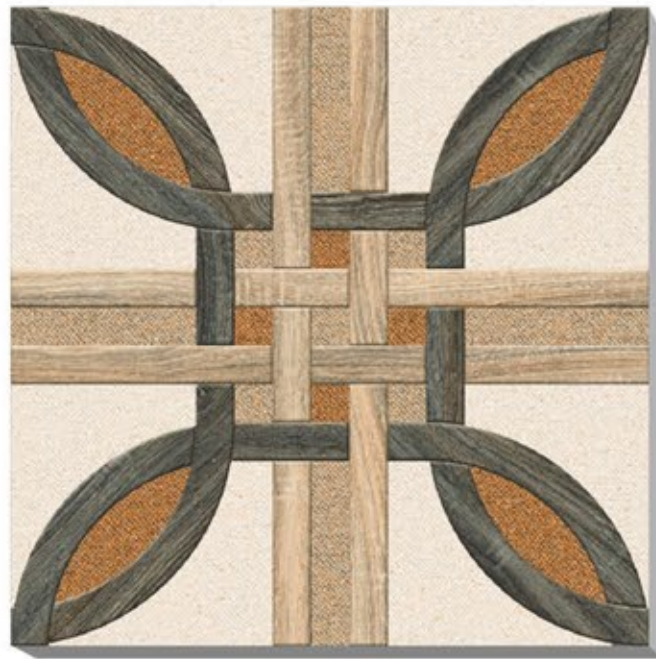

LOTUS CREMA