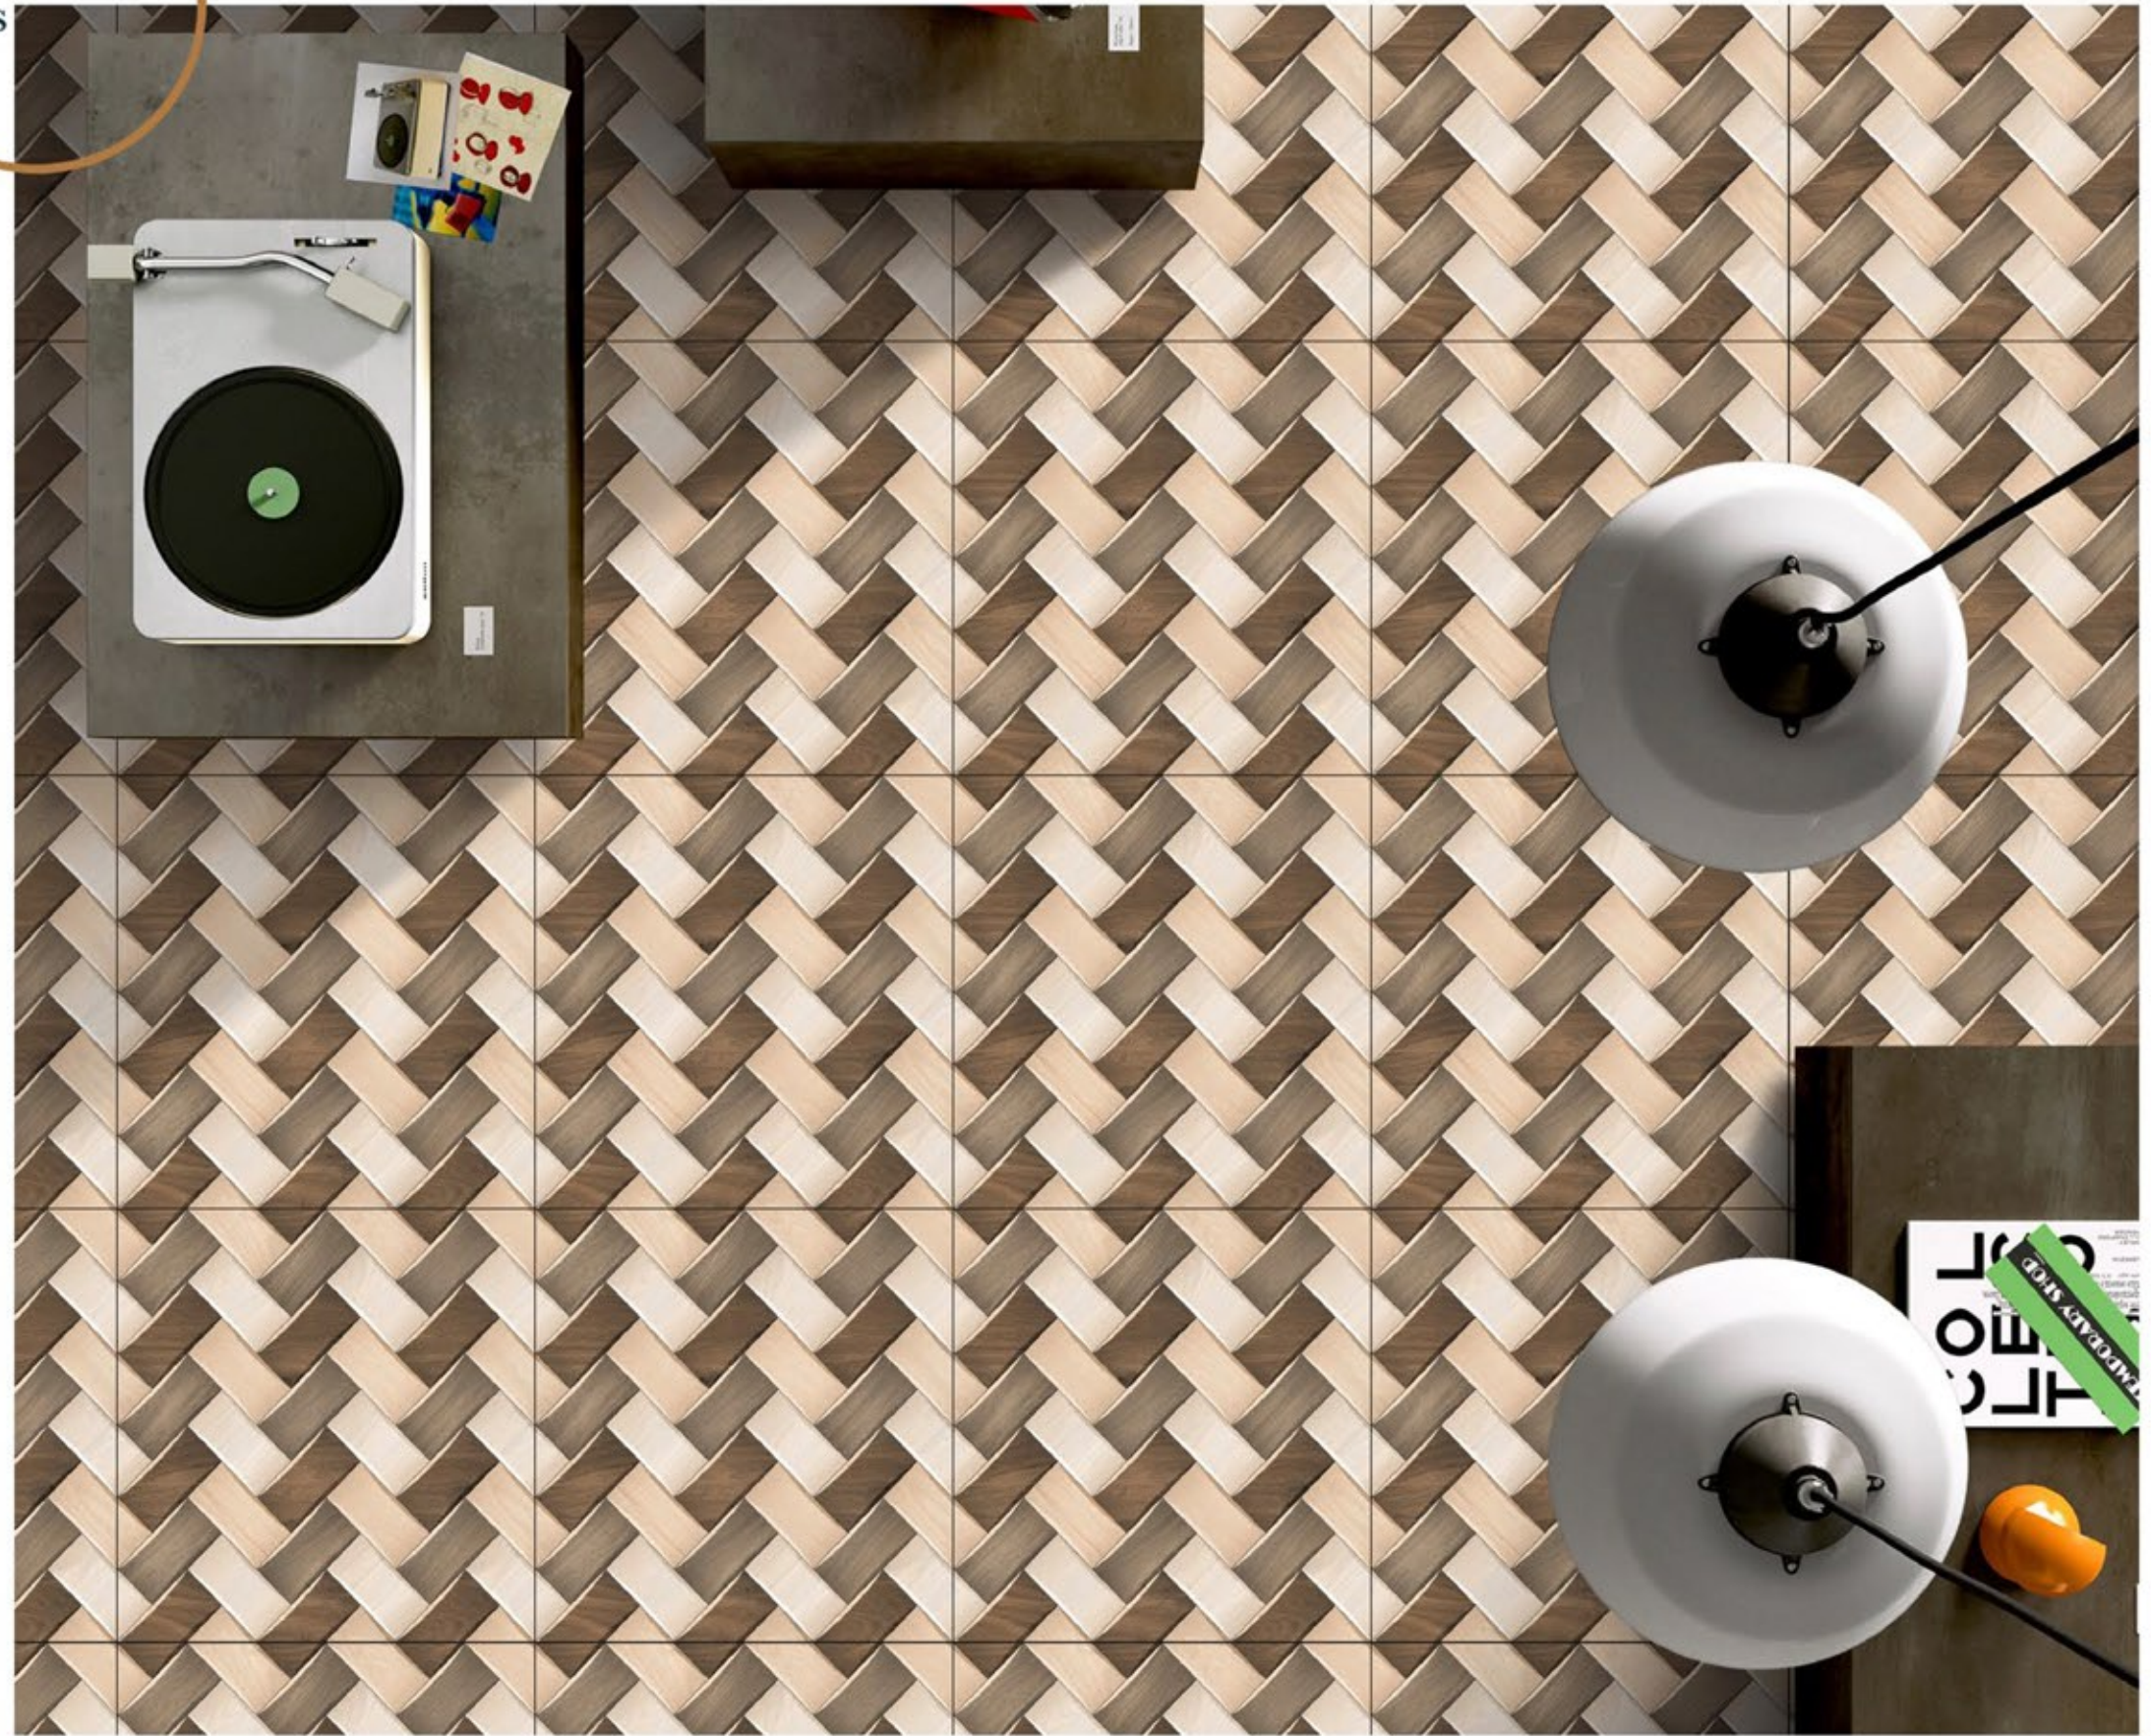

600X600 MM

BLACK STRICT

PORCELINE TILES

600X600 MM

BRUNO 3D

PORCELINE TILES

600X600 MM

BURMA TEAK