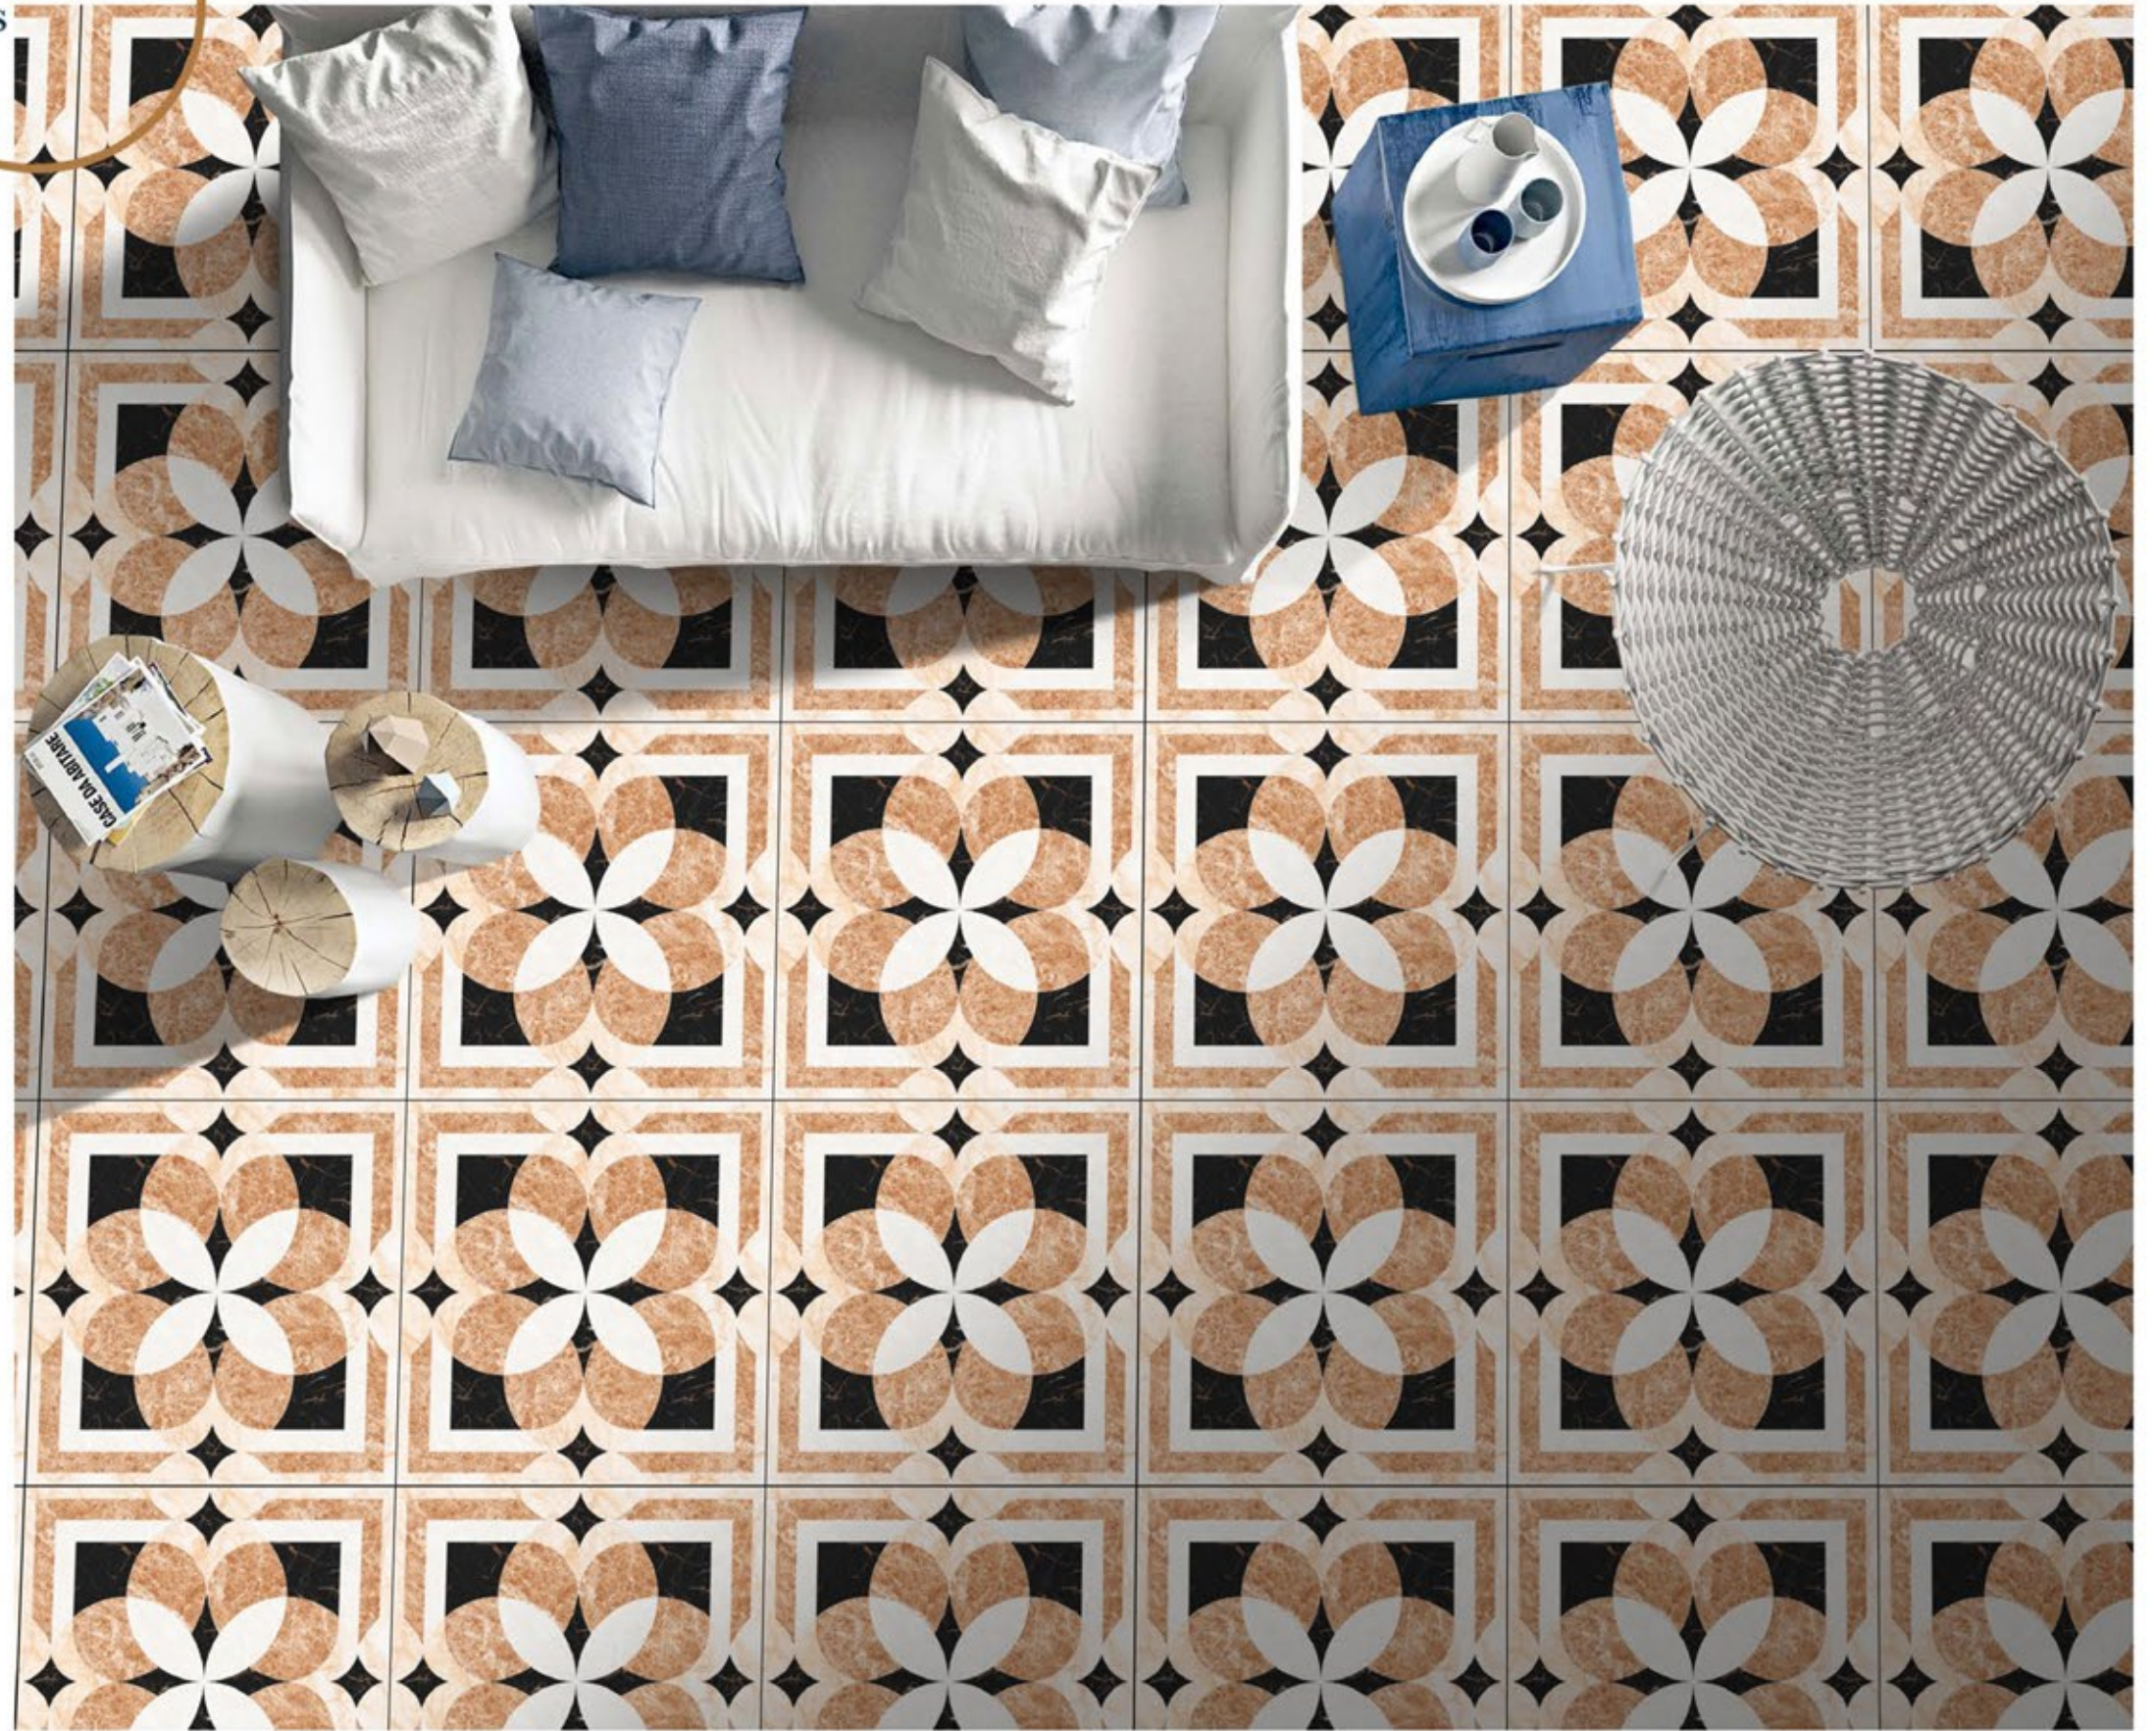

PORCELINE TILES

600X600 MM