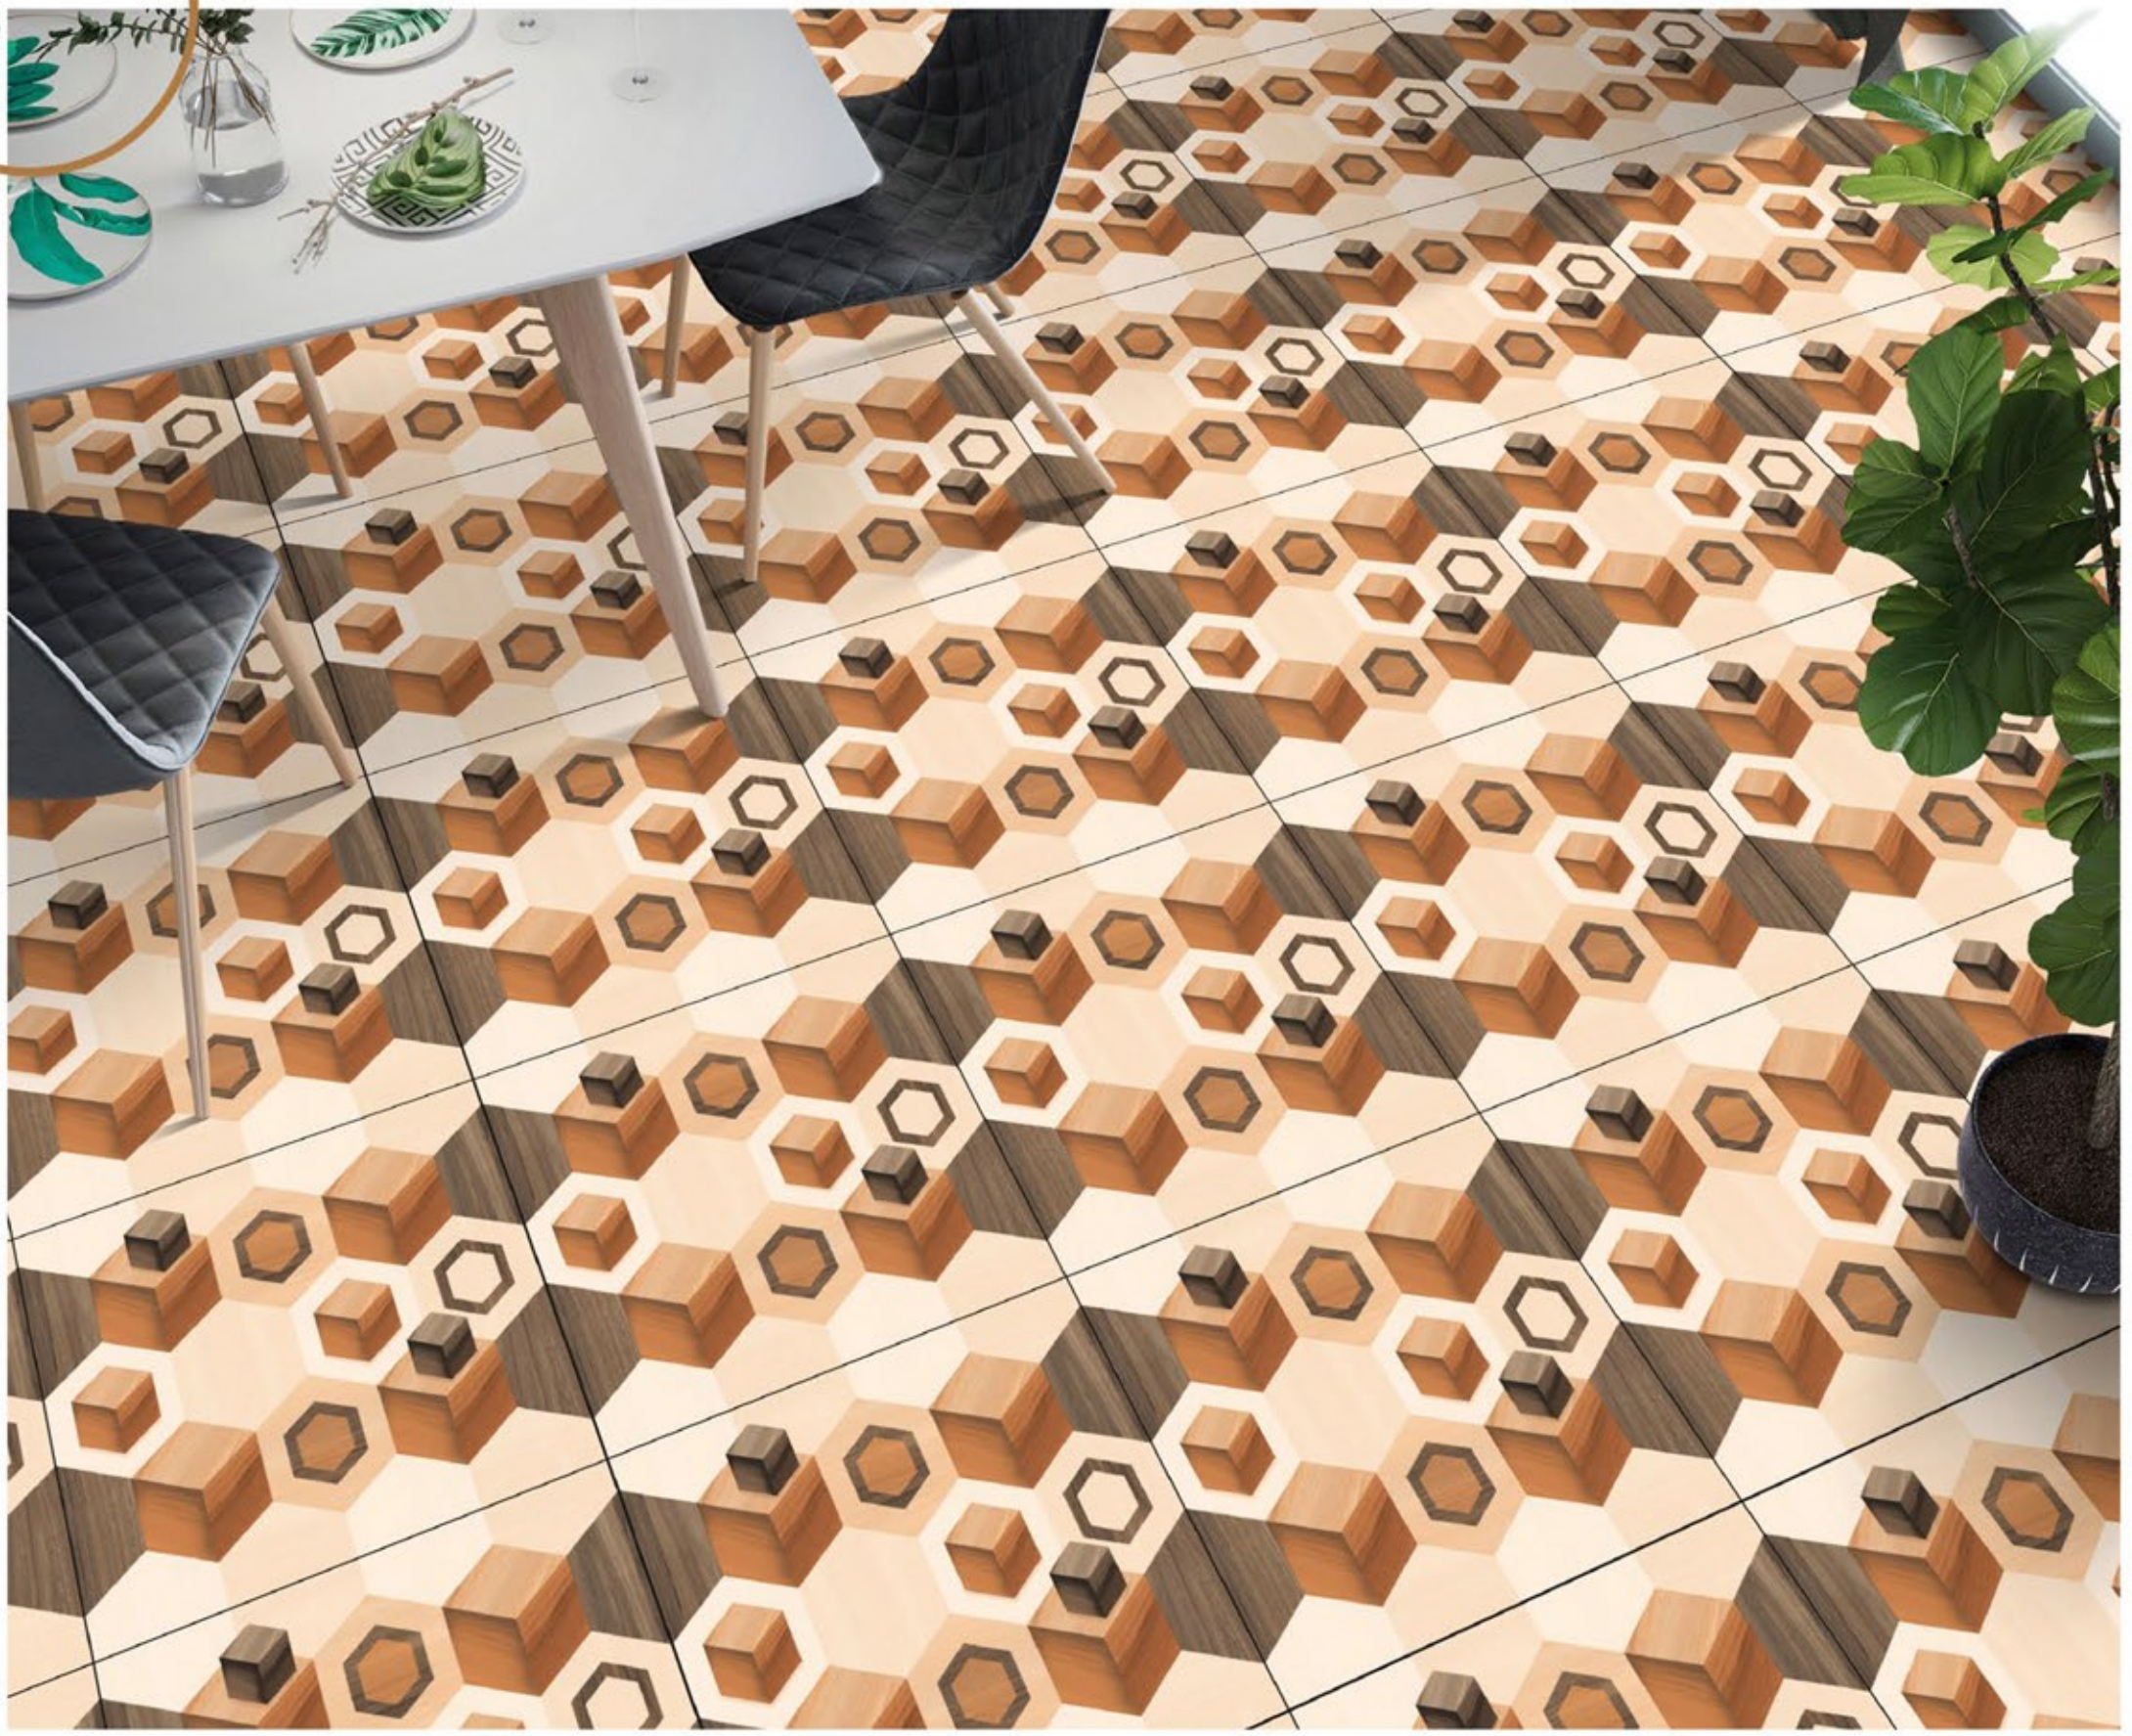

600X600 MM

VACTOR BLUE

PORCELINE TILES

600X600 MM

VOLKAS SQUIRE

PORCELINE TILES

600X600 MM

YAPA GOLD