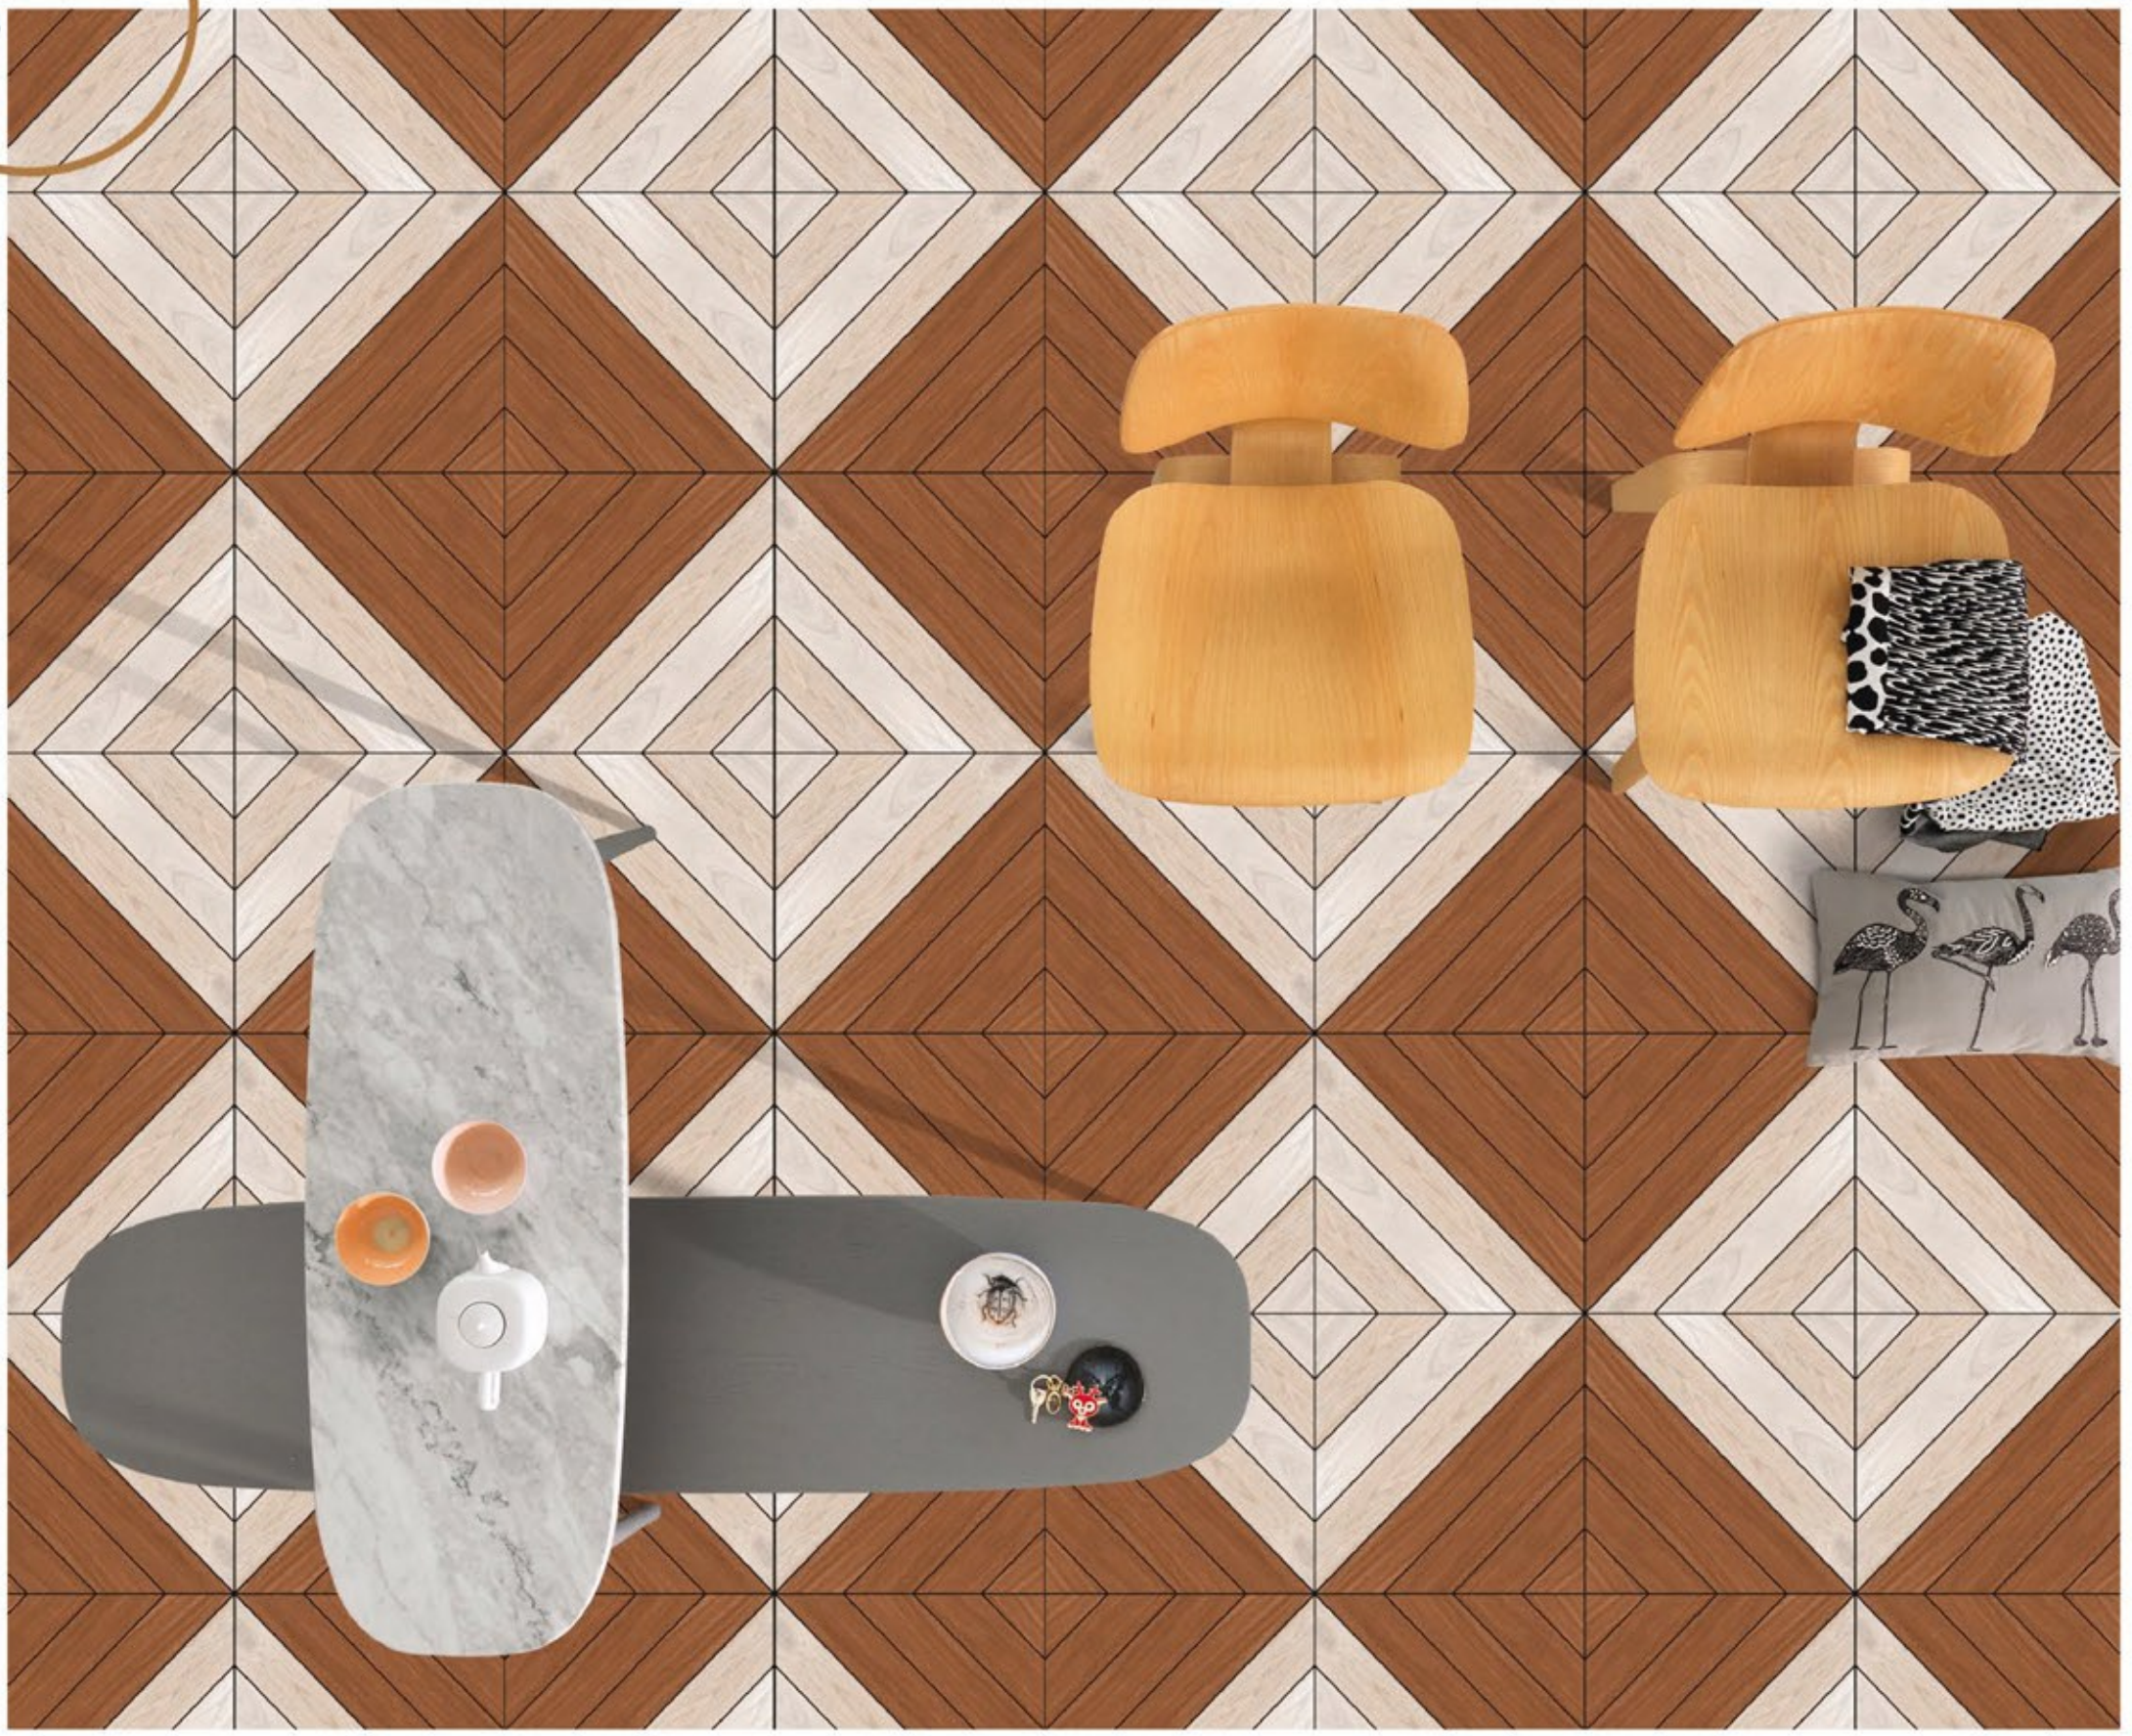

PORCELINE TILES

600X600 MM