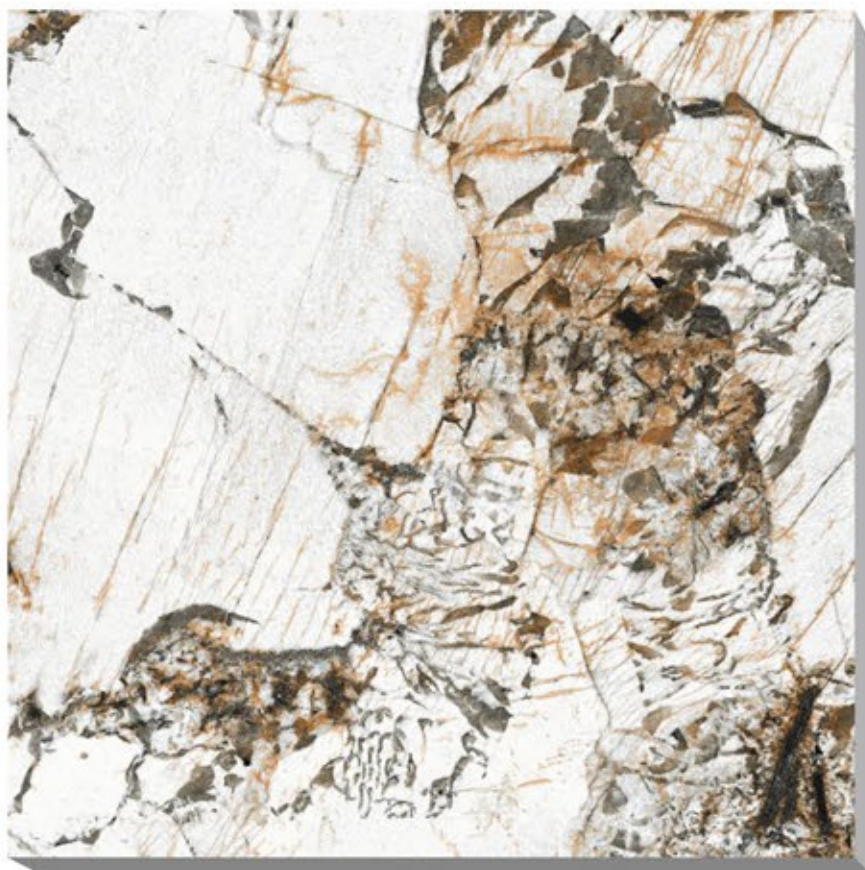

**GAEKWAR**

**GREAVES BROWN**

**PORCELIN TILES**

**600X600 MM**

**GREAVES BROWN**

**INDOKEM**

**PORCELINE TILES**

**600X600 MM**