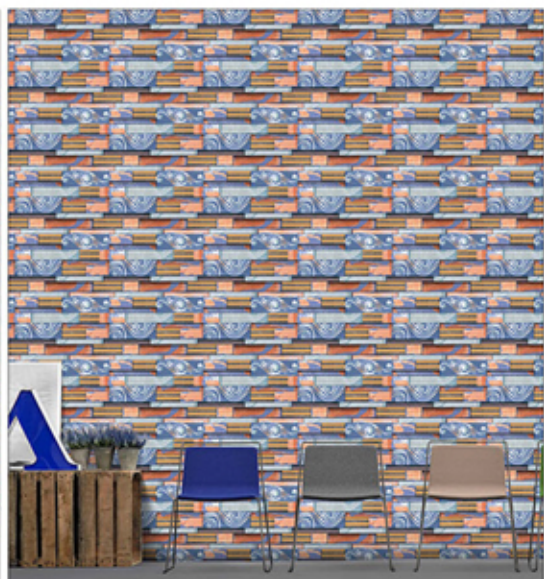

NEW
COLLECTION

Glossy
Surface

100%
Waterproof

Digital Wall Tiles

300 x 450 mm