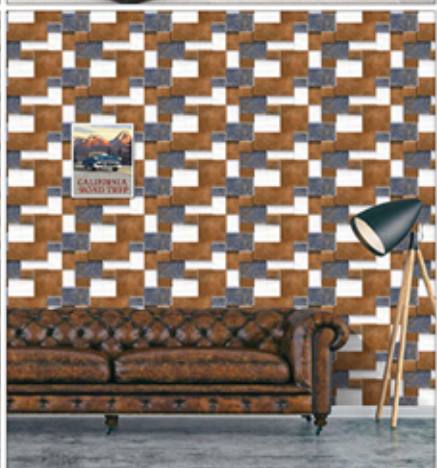

Glossy
Surface

100%
Waterproof

Digital Wall Tiles

300 x 450 mm

27110 G

27111 G

27112 G

27113 G