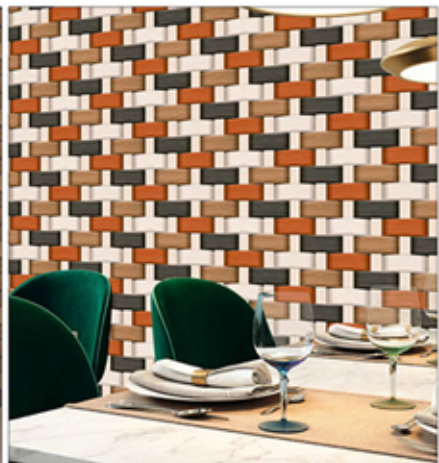

Glossy
Surface

100%
Waterproof

Digital Wall Tiles

300 x 450 mm