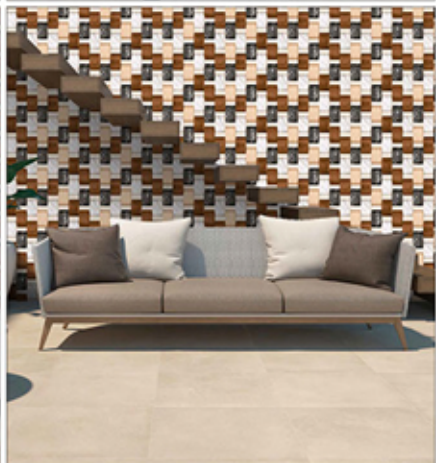

Glossy
Surface

100%
Waterproof

Digital Wall Tiles

300 x 450 mm