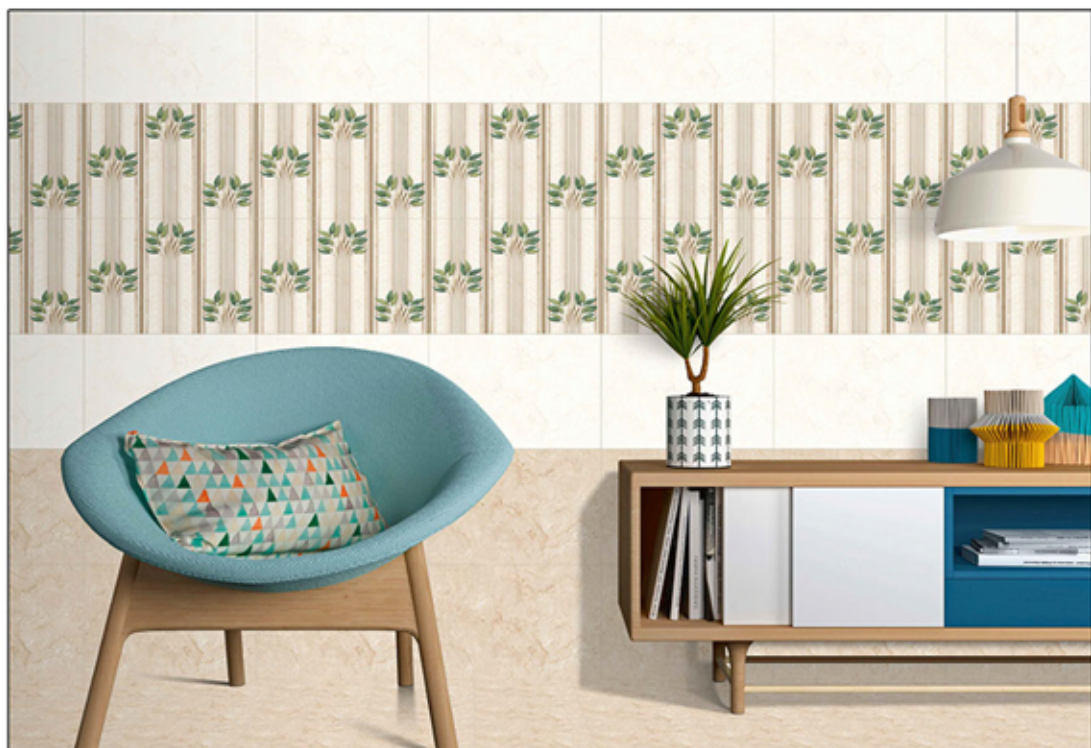

NEW
COLLECTION

Glossy
Surface

100%
Waterproof

Digital Wall Tiles

300 x 450 mm