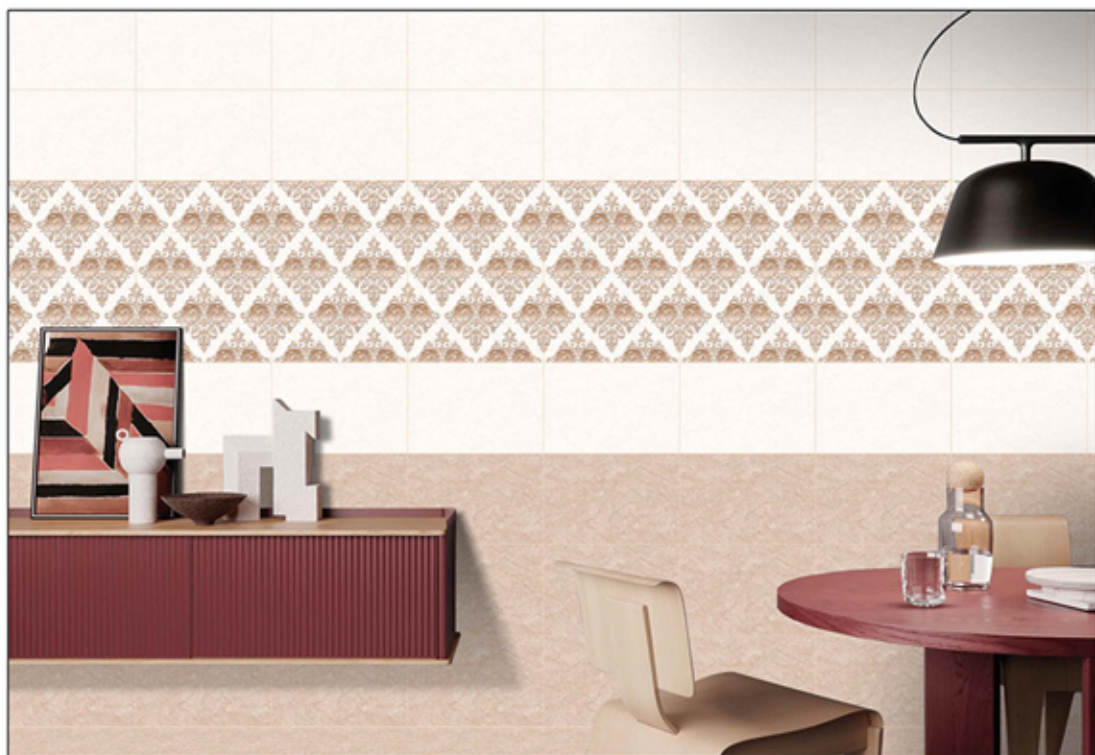

NEW
COLLECTION

Glossy
Surface

100%
Waterproof

Digital Wall Tiles

300 x 450 mm