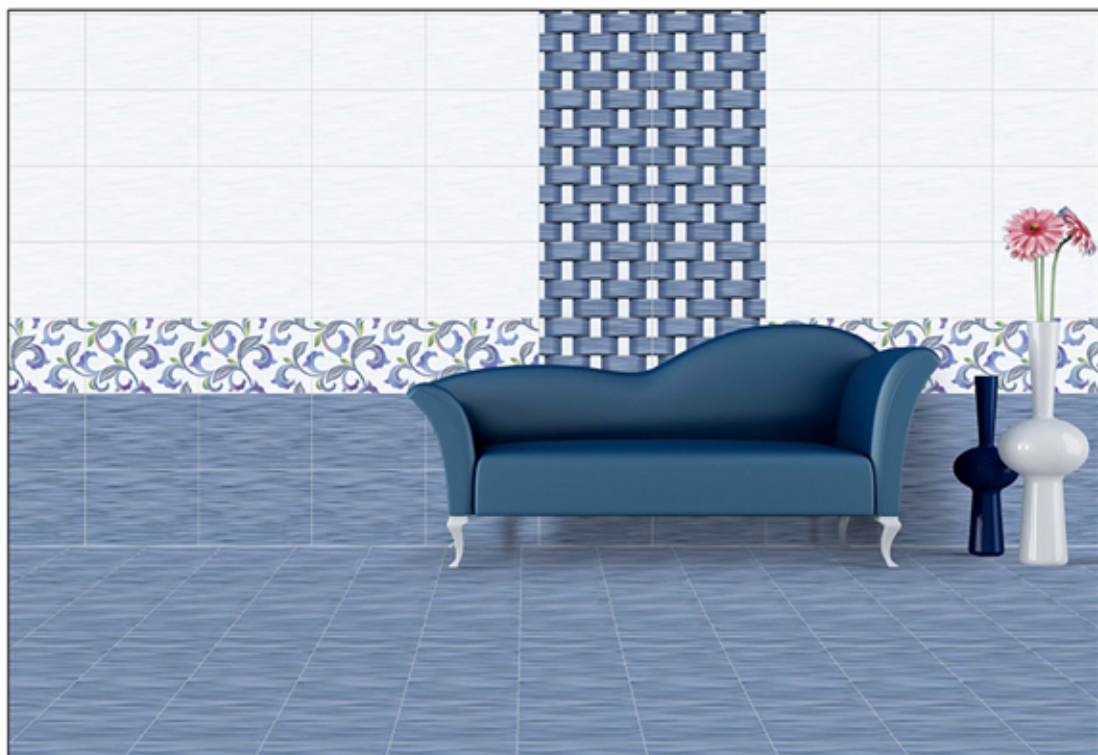

NEW
COLLECTION

Glossy
Surface

100%
Waterproof

Digital Wall Tiles

300 x 450 mm