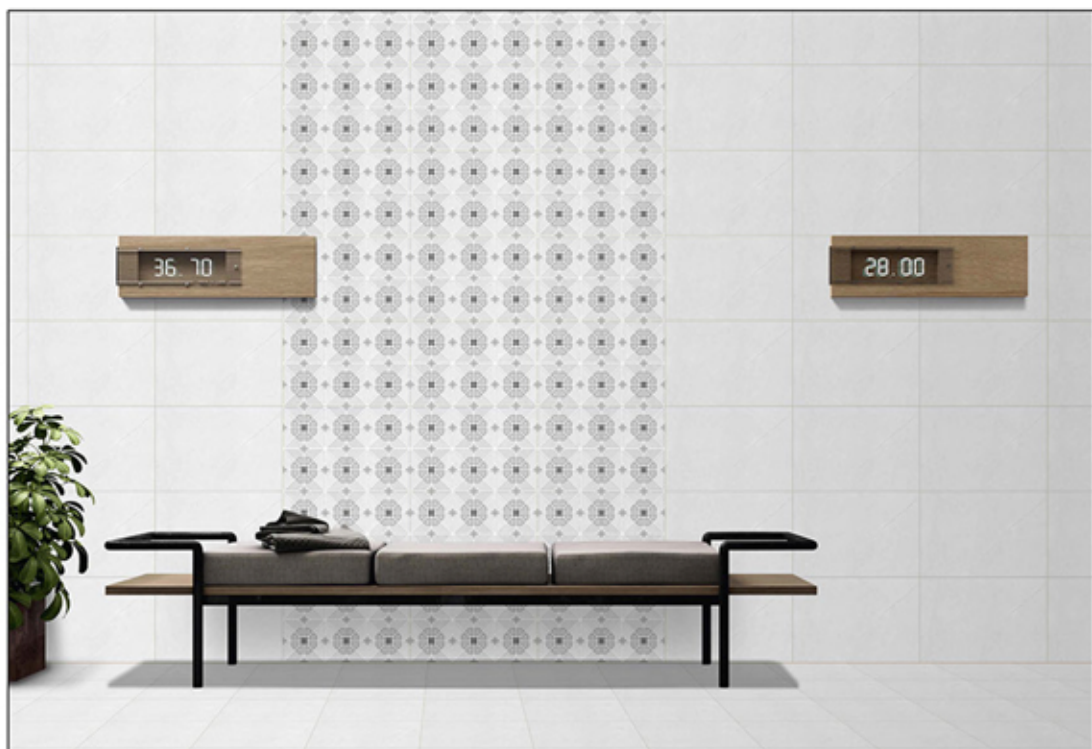

NEW
COLLECTION

Glossy
Surface

100%
Waterproof

Digital Wall Tiles

300 x 450 mm