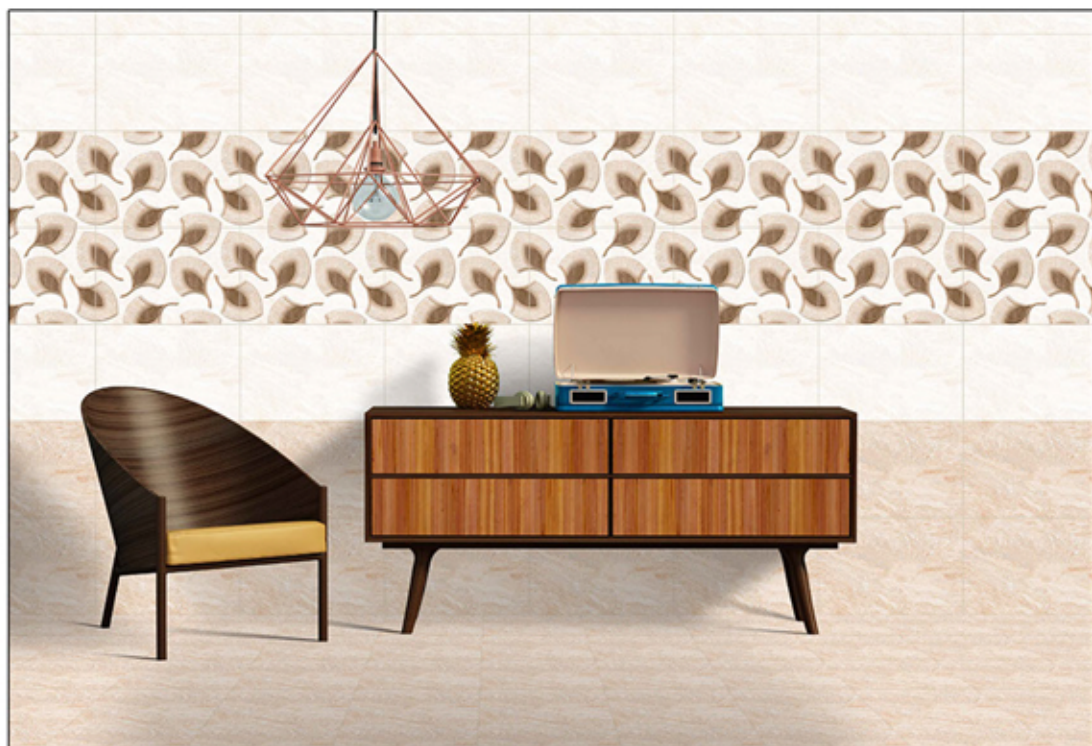

NEW
COLLECTION

Glossy
Surface

100%
Waterproof

Digital Wall Tiles

300 x 450 mm