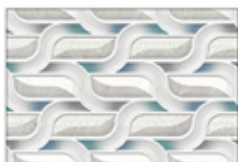

NEW
COLLECTION

Glossy Surface®

Digital Wall Tiles

100%
Waterproof

300 x 450 mm

23122 HL2