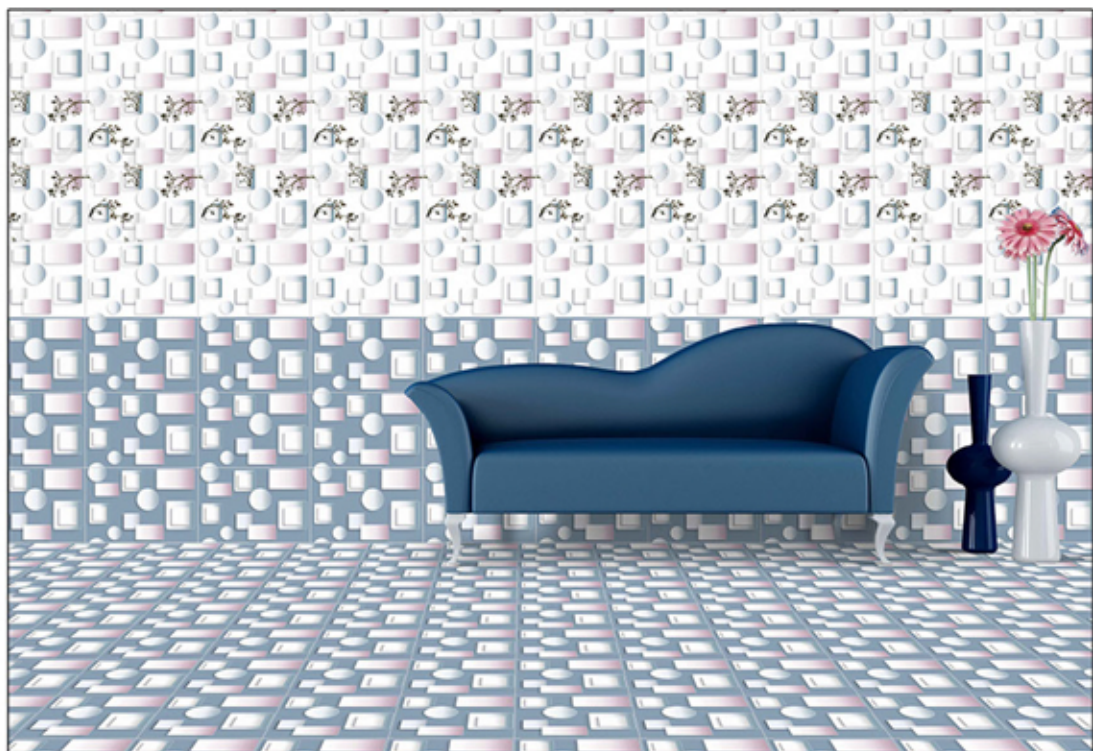

300 x 450 mm

23148 L

23148 HL1

23148 D

23148 F

NEW
COLLECTION

Glossy
Surface

100%
Waterproof