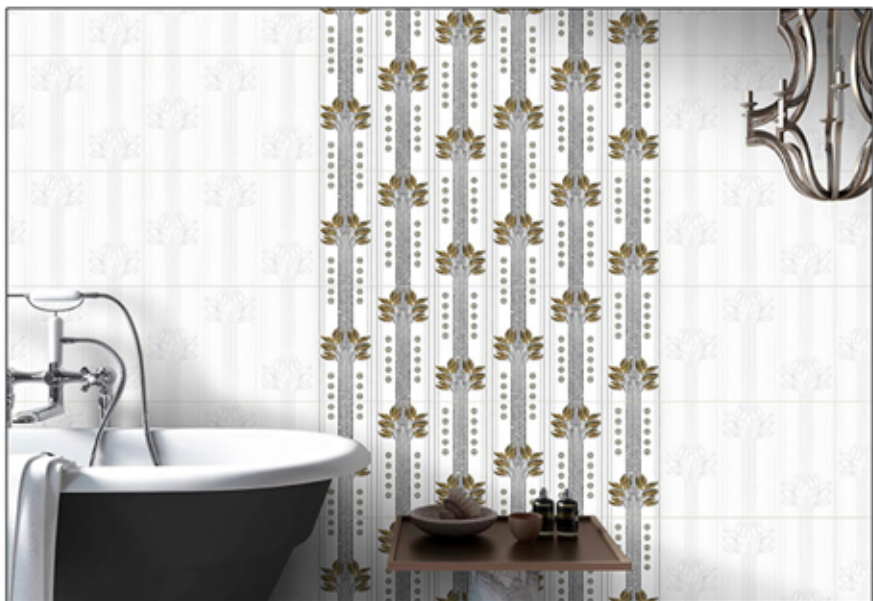

**Glossy**  
Surface

100%  
Waterproof

Digital Wall Tiles

300 x 450 mm

**23058 L**

**23058 HL1**

**Ant White F**

**Glossy**  
Surface