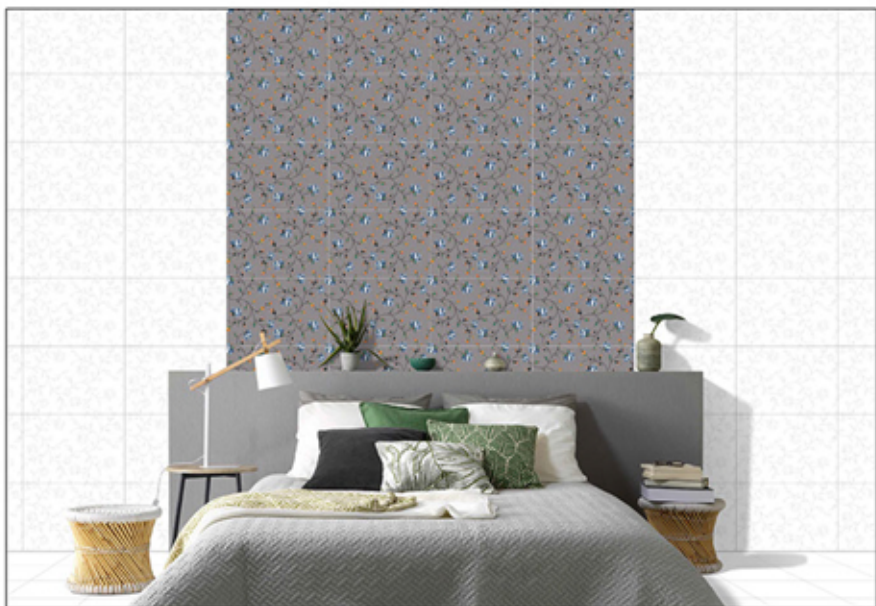

Glossy
Surface

100%
Waterproof

Digital Wall Tiles

300 x 450 mm