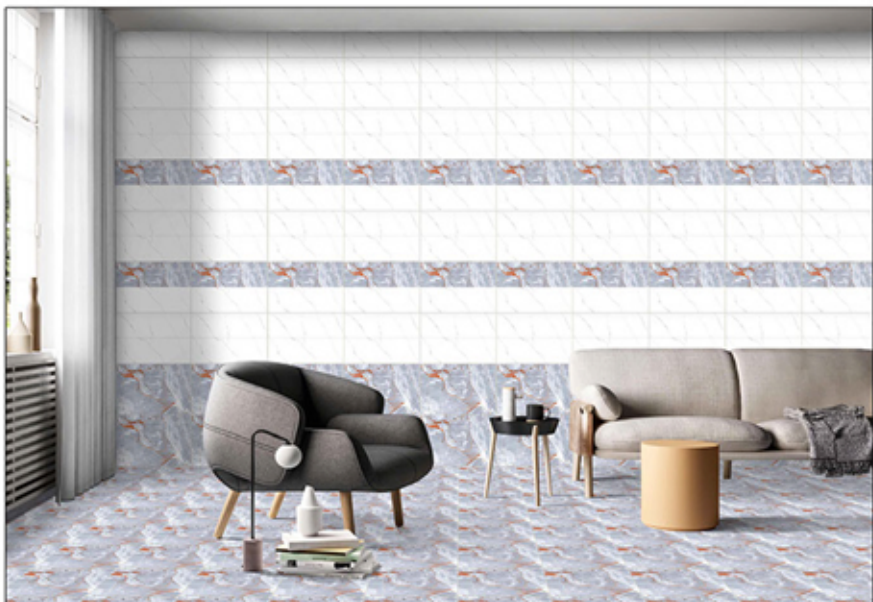

Glossy
Surface

100%
Waterproof

Digital Wall Tiles

300 x 450 mm