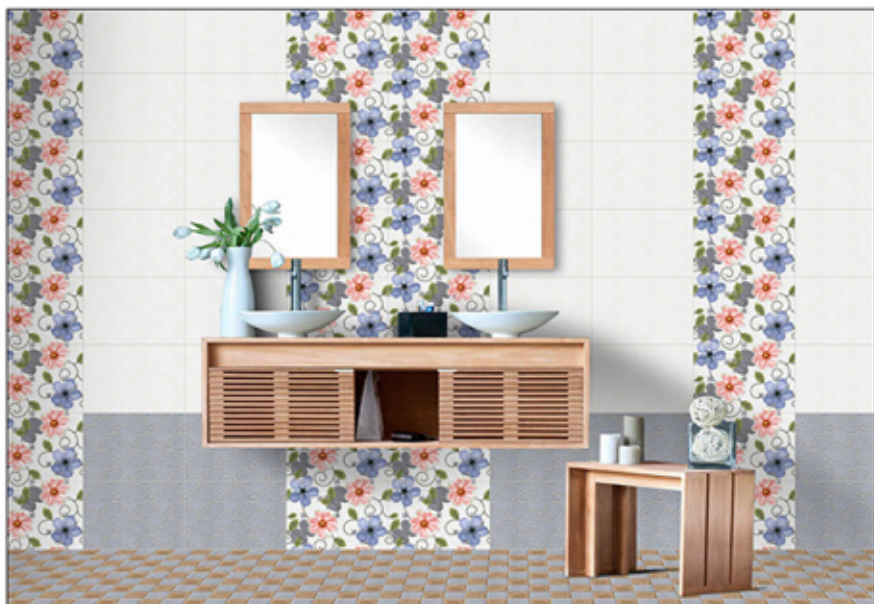

Glossy
Surface

100%
Waterproof

Digital Wall Tiles

300 x 450 mm