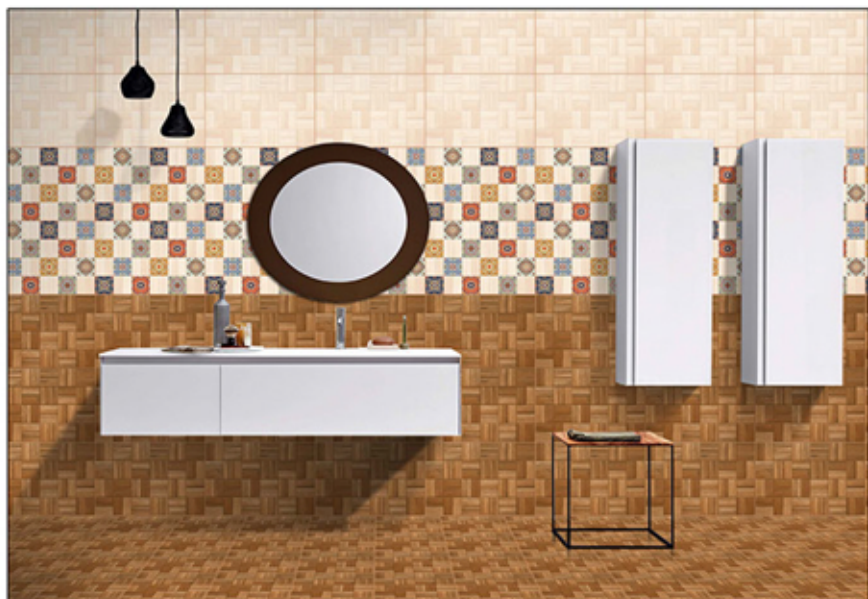

21198 D

21198 HL2

21198 HL4

21198 F

Glossy
Surface

100%
Waterproof

Digital Wall Tiles

300 x 450 mm