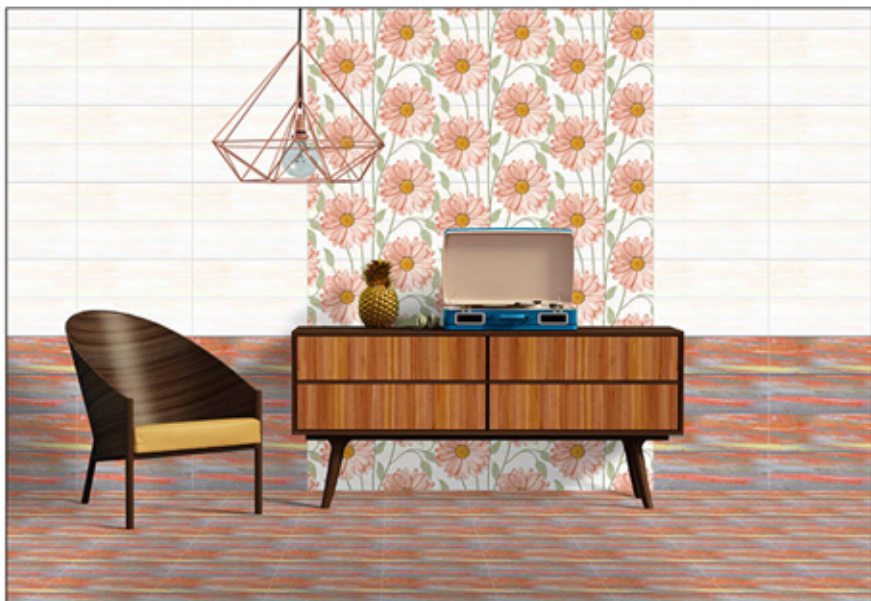

Glossy
Surface

100%
Waterproof

Digital Wall Tiles

300 x 450 mm