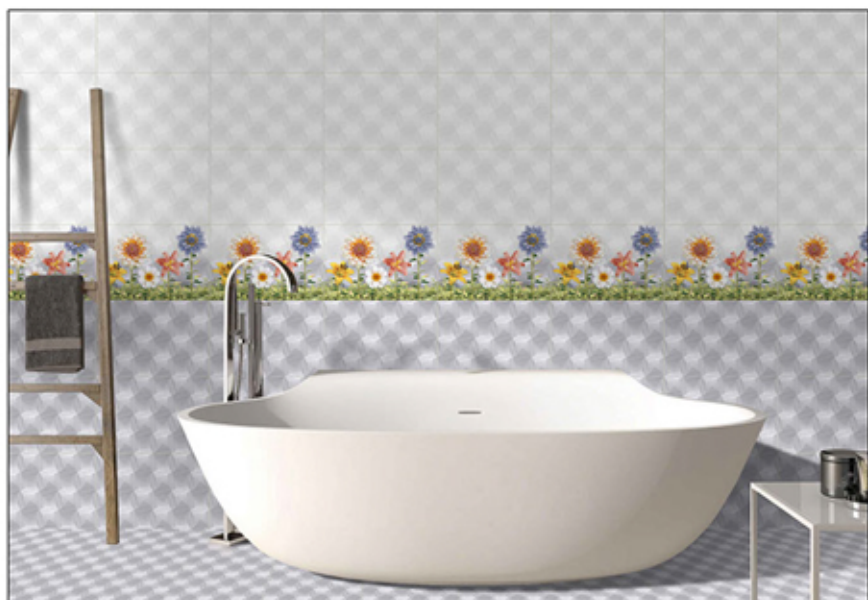

Glossy
Surface

100%
Waterproof

Digital Wall Tiles

300 x 450 mm