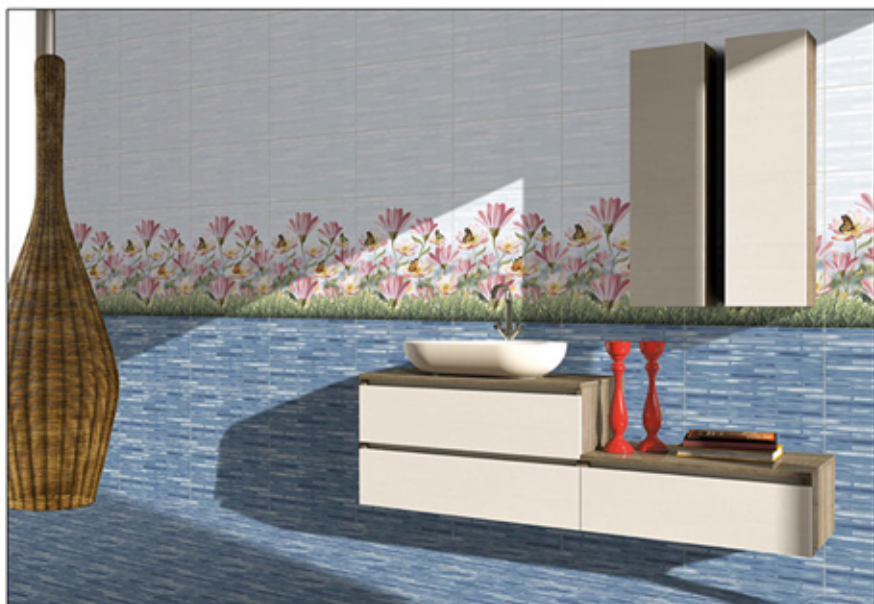

21044 HL1

21044 D

21044 HL2

21044 F

**Glossy**  
Surface

100%  
Waterproof

Digital Wall Tiles

300 x 450 mm