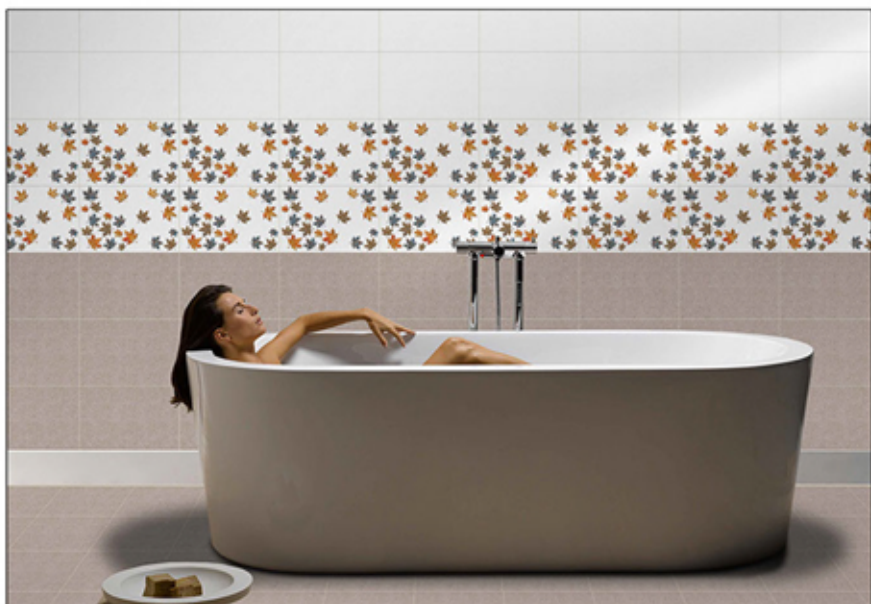

Glossy
Surface

100%
Waterproof

Digital Wall Tiles

300 x 450 mm