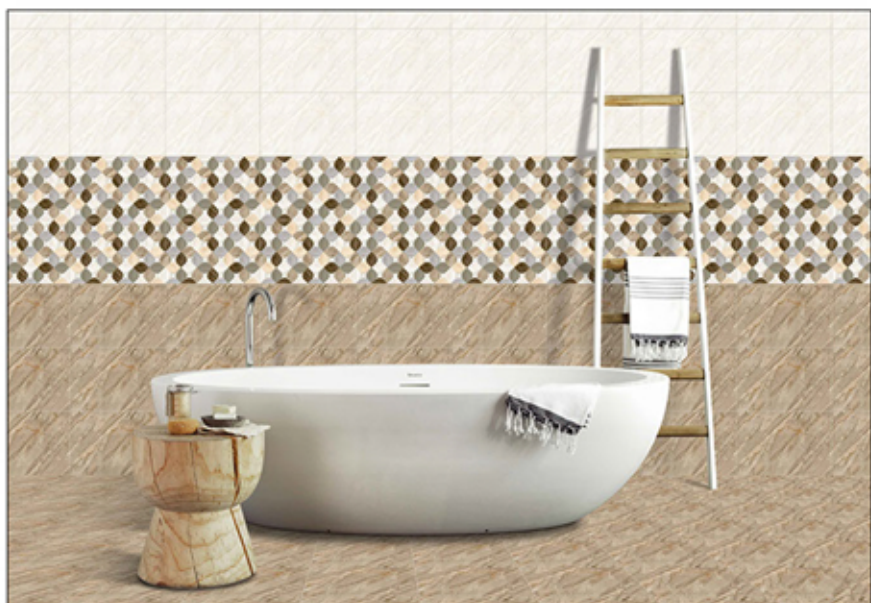

Glossy
Surface

100%
Waterproof

Digital Wall Tiles

300 x 450 mm