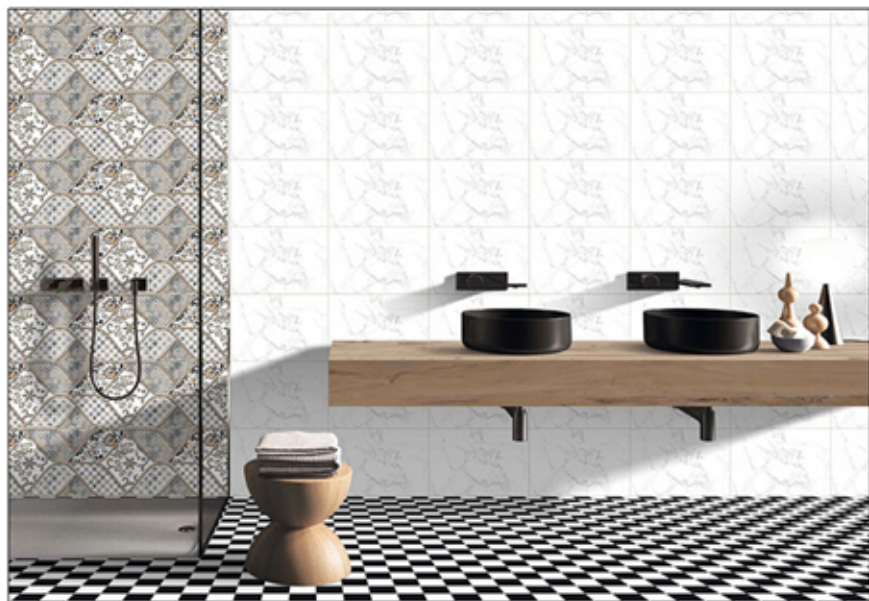

Glossy
Surface

100%
Waterproof

Digital Wall Tiles

300 x 450 mm