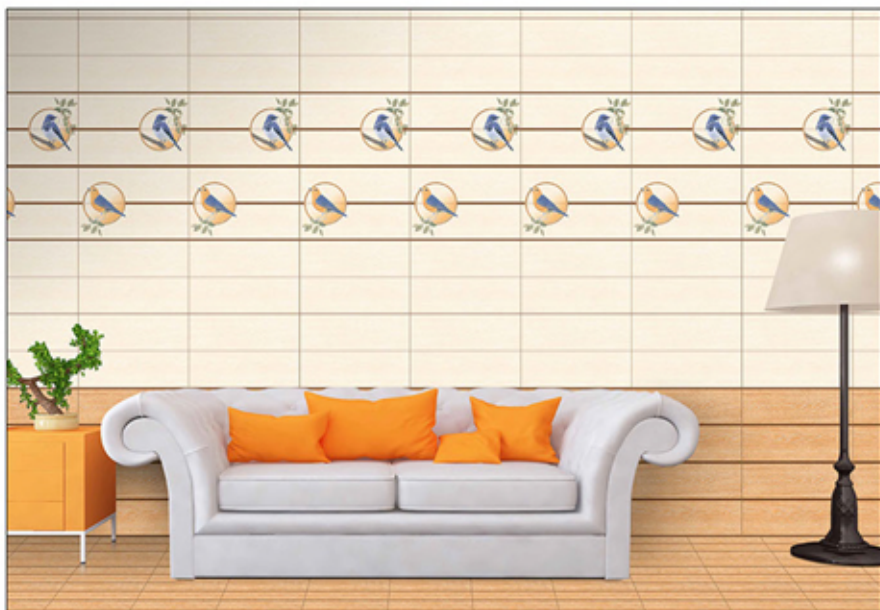

Glossy
Surface

100%
Waterproof

Digital Wall Tiles

300 x 450 mm