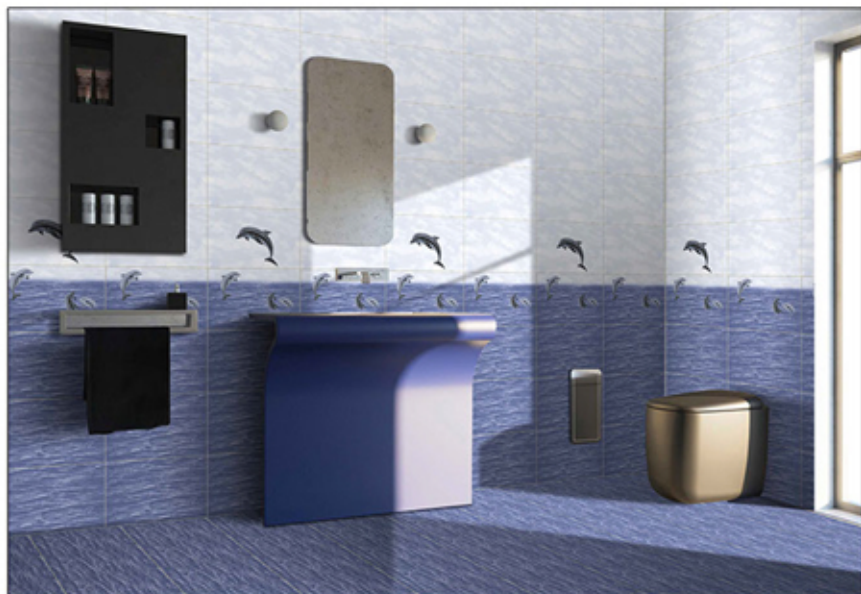

Glossy
Surface

100%
Waterproof

Digital Wall Tiles

300 x 450 mm